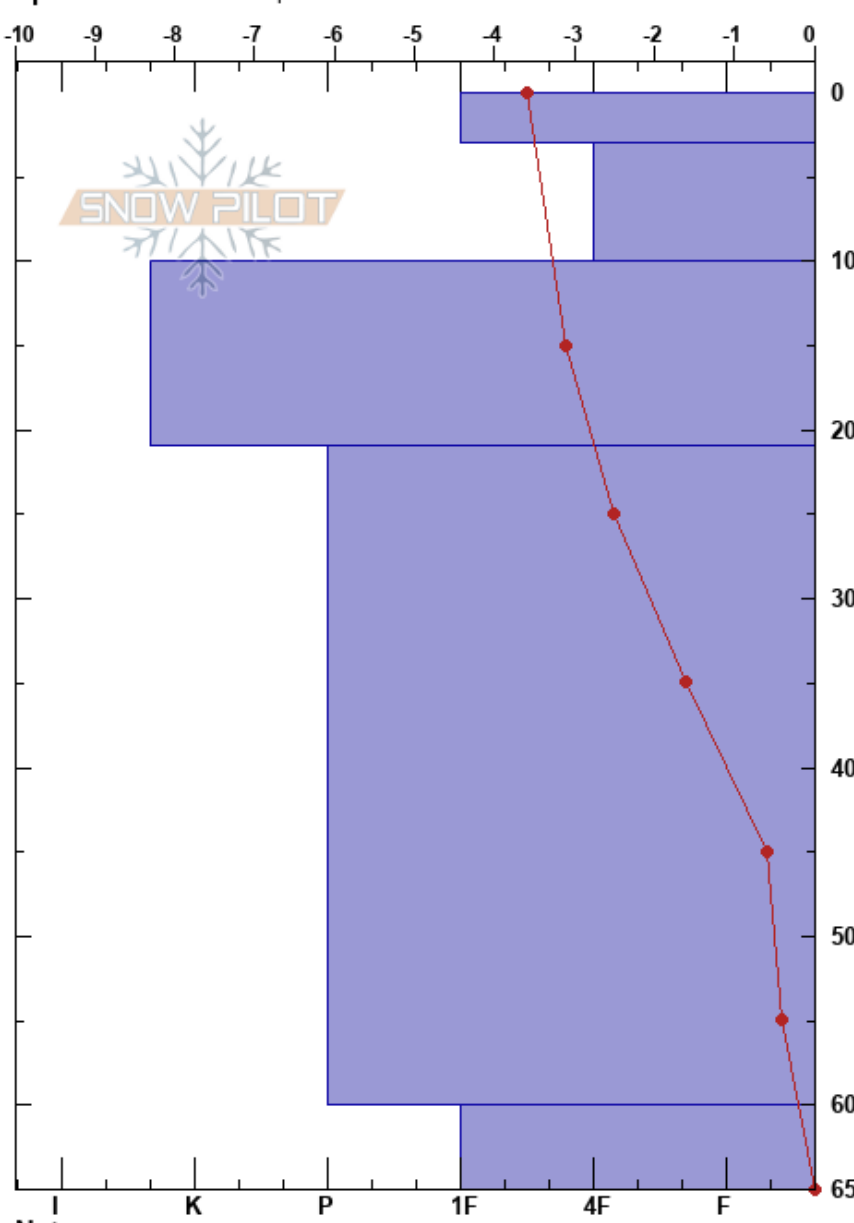

SE Face, Hemlock Ridge
 Eastern Sierra Nevada
 CA
 Elevation: 9872 ft
 Aspect: SE
 Specifics: We skied slope

Christopher Older
 12/01/2017 - 11:53am
 Co-ord: 11S 318674W 4166773N
 Slope Angle: 35°
 Wind Loading:

Stability: **HS:65**
 Air Temperature: 3°C **PF:10** 60-65cm:Problematic layer
 Sky Cover: CLR
 Precipitation: NO
 Wind: SW Light Breeze

Form	Crystal		ρ kg/m ³	Stability tests & Layer comments
	Size	Moisture		
-	1			← ECTN30 @0cm No failure
+	1			
⊙⊙	25			
•	2			
□	2			