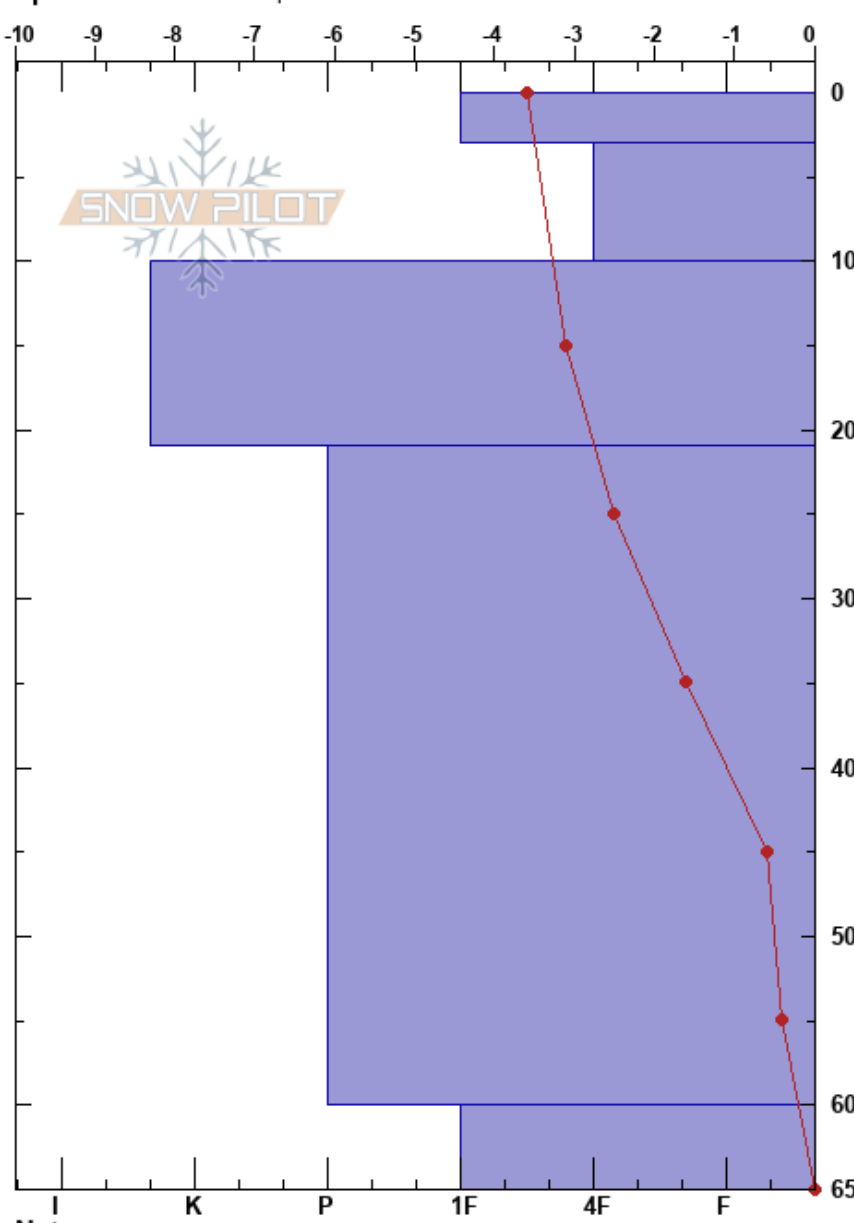

SE Face, Hemlock Ridge  
 Eastern Sierra Nevada  
 CA  
 Elevation: 9872 ft  
 Aspect: SE  
 Specifics: We skied slope

Christopher Older  
 12/01/2017 - 11:53am  
 Co-ord: 11S 318674W 4166773N  
 Slope Angle: 35°  
 Wind Loading:

Stability: **HS:65**  
 Air Temperature: 3°C **PF:10** 60-65cm:Problematic layer  
 Sky Cover: CLR  
 Precipitation: NO  
 Wind: SW Light Breeze

Form	Crystal		Moisture	ρ kg/m³	Stability tests & Layer comments
	Size				
-	1				← ECTN30 @0cm No failure
+	1				
⊙⊙	25				
•	2				
□	2				