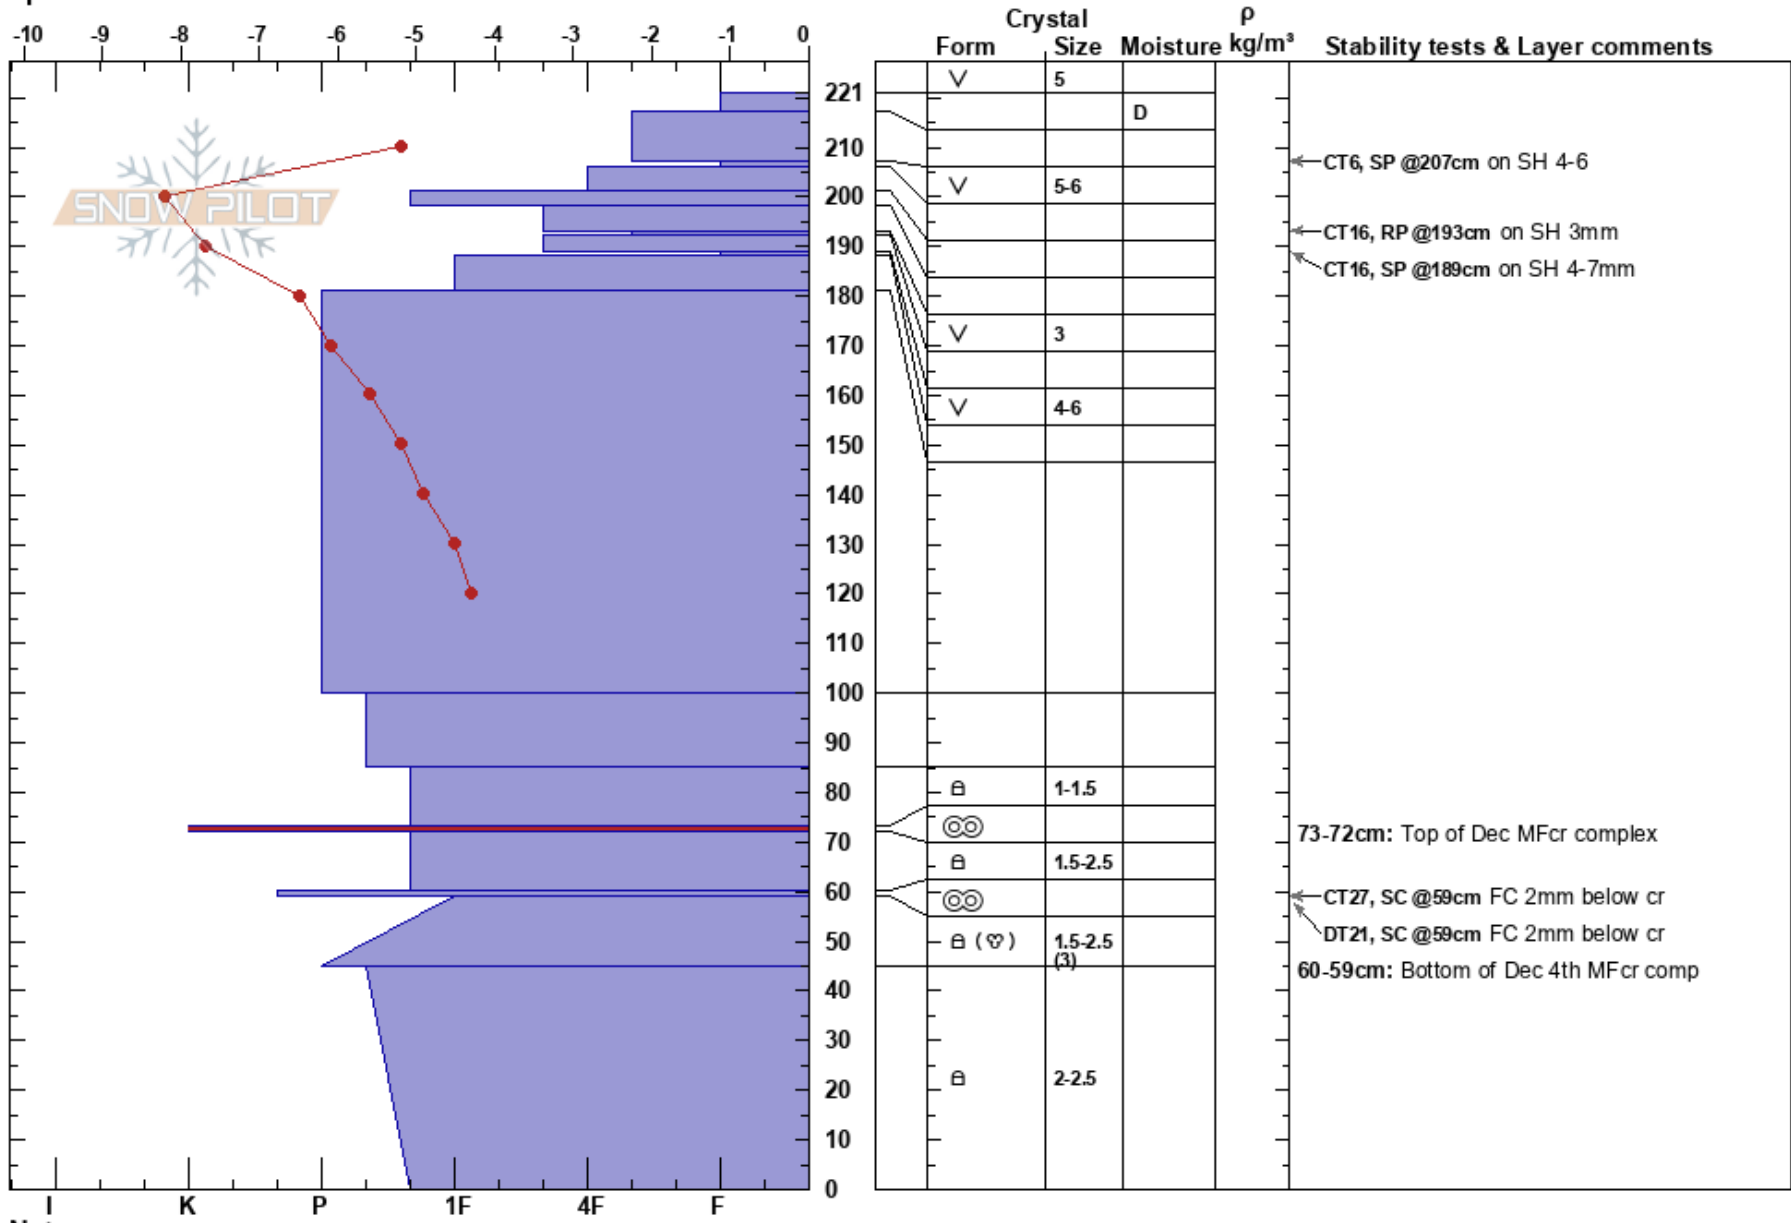

220125 Mt.Drewry TP  
 Selkirks  
 BC  
 Elevation: 2260 m  
 Aspect: 90°  
 Specifics:

Dom Baker  
 25/01/2022 - 12:40  
 Co-ord: 11U 508274E 5480725N  
 Slope Angle: 32°  
 Wind Loading:

Stability: **HS:221**  
 Air Temperature: -5.2°C **PF:40**  
 Sky Cover: BKN **PS:20**  
 Precipitation: NO  
 Wind: Calm

**Layer Notes:**  
 73-72cm: Top of Dec MFcr complex  
 73-72cm: Problematic layer  
 60-59cm: Bottom of Dec 4th MFcr comp

Notes: VF 1400m  
 Site: Lee of rolling TL ridge feature. Sparse trees - 10 m spacing.