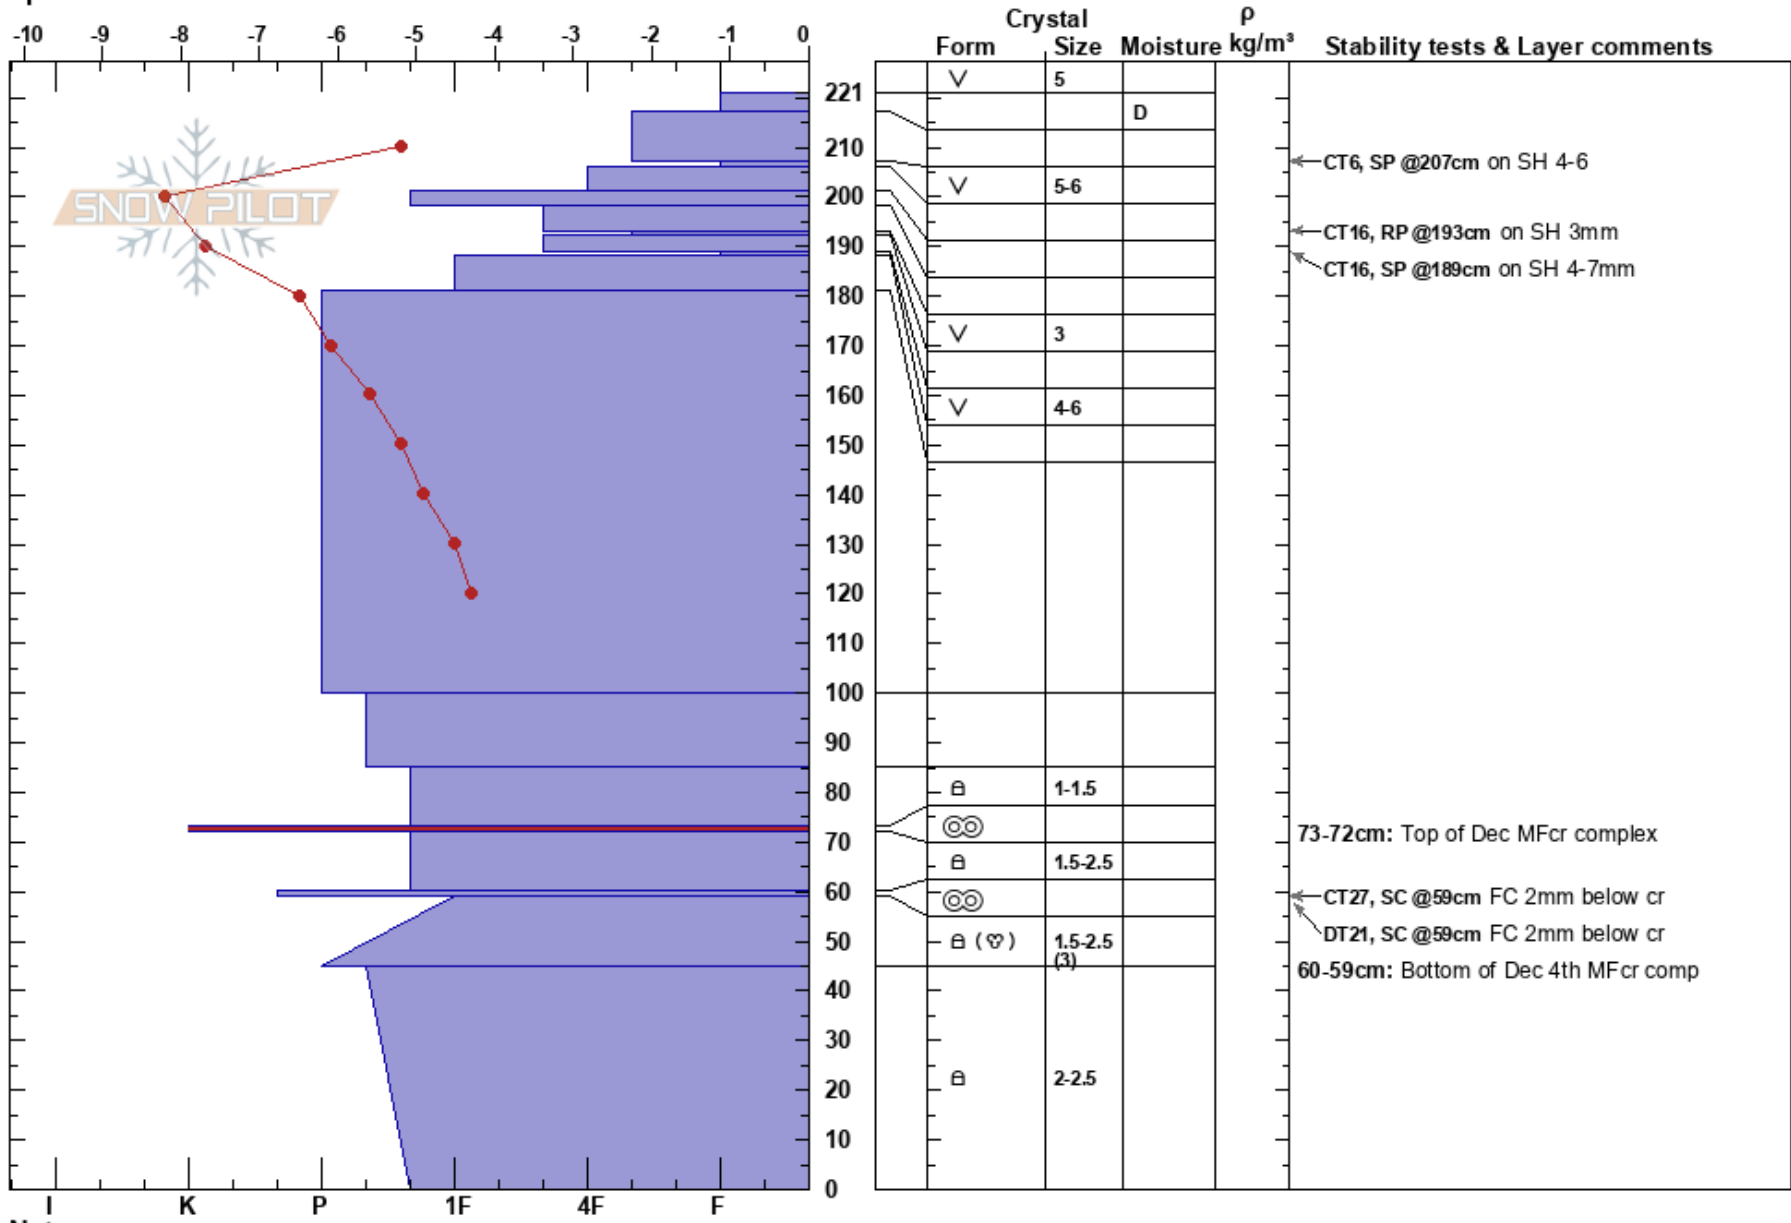

220125 Mt.Drewry TP
 Selkirks
 BC
 Elevation: 2260 m
 Aspect: 90°
 Specifics:

Dom Baker
 25/01/2022 - 12:40
 Co-ord: 11U 508274E 5480725N
 Slope Angle: 32°
 Wind Loading:

Stability: **HS:221**
 Air Temperature: -5.2°C **PF:40**
 Sky Cover: BKN **PS:20**
 Precipitation: NO
 Wind: Calm

Layer Notes:
 73-72cm: Top of Dec MFcr complex
 73-72cm: Problematic layer
 60-59cm: Bottom of Dec 4th MFcr comp

Notes: VF 1400m
 Site: Lee of rolling TL ridge feature. Sparse trees - 10 m spacing.