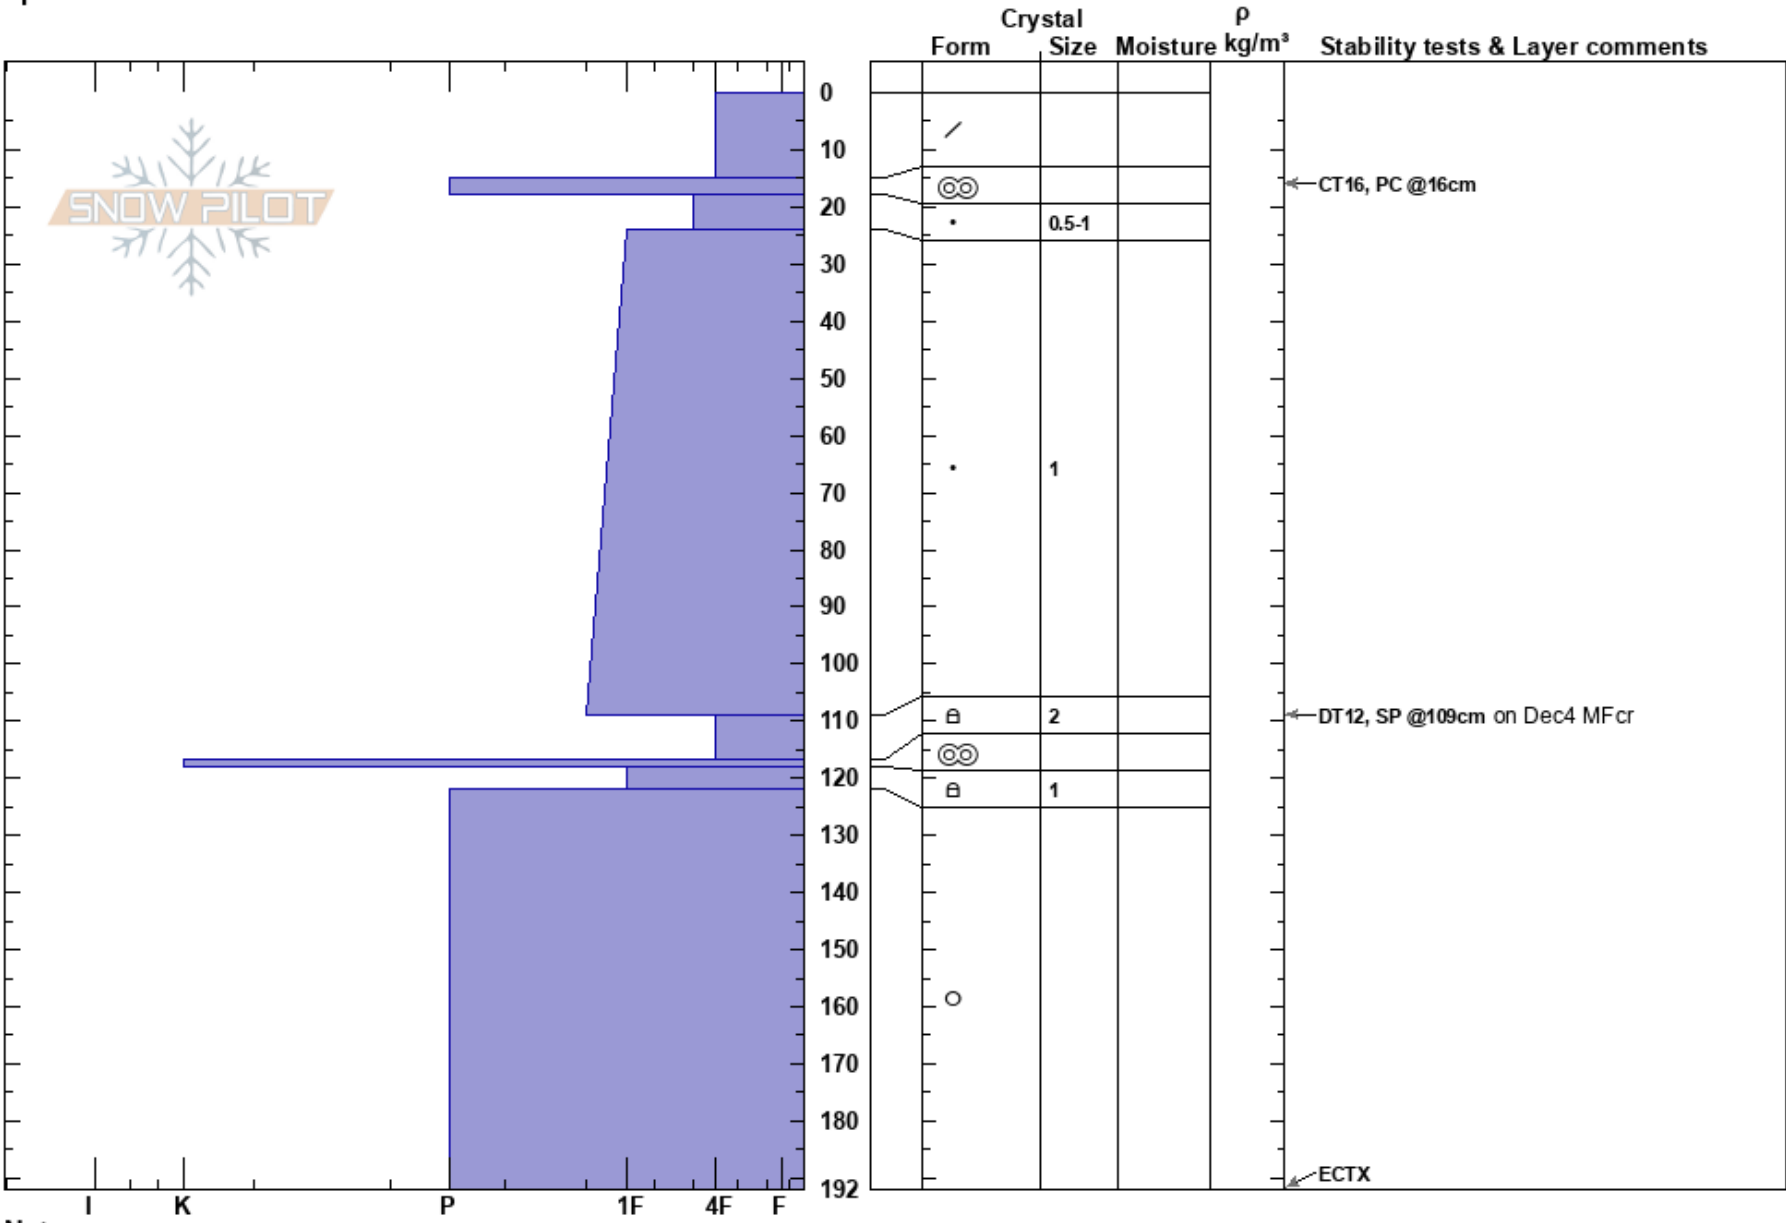

SpruceForest10
 Monashee
 BC
 Elevation: 1947 m
 Aspect:
 Specifics:

Andy Cole
 25/01/2022 - 10:00
 Co-ord: 49.22560N, -117.85790E
 Slope Angle:
 Wind Loading: previous

Stability:
 Air Temperature: -3.9°C
 Sky Cover: BKN
 Precipitation: NO
 Wind: N Light Breeze

HS:192
 Layer Notes:
 117-118cm:Problematic layer

Notes: