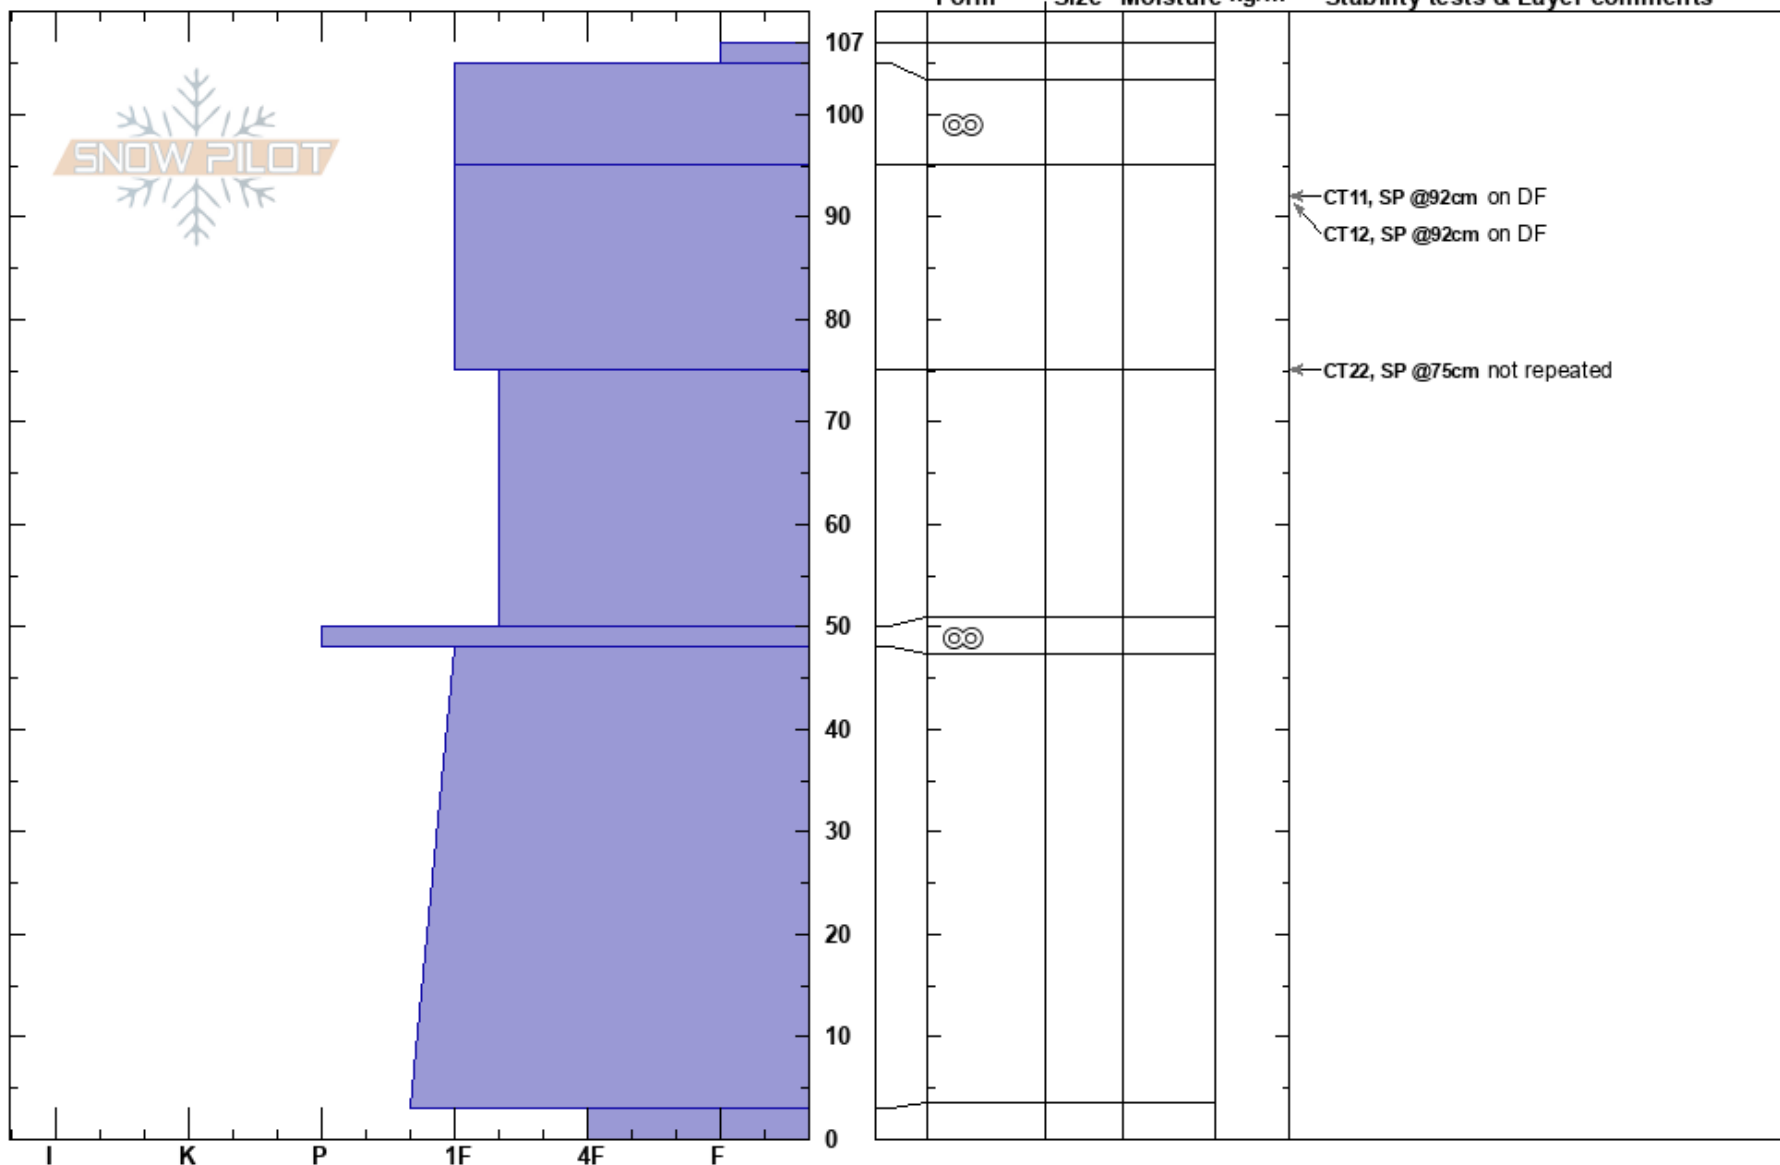

outback ridge south  
 Purcell  
 BC  
 Elevation: 2055 m  
 Aspect: S  
 Specifics:

Panorama Avalanche Office  
 25/01/2022 - 15:00  
 Co-ord: 45.31099N, -115.20813W  
 Slope Angle: 23°  
 Wind Loading:

Stability:  
 Air Temperature: -1.2°C  
 Sky Cover: SCT  
 Precipitation: NO  
 Wind: Calm

HS:107

Layer Notes:

Notes: