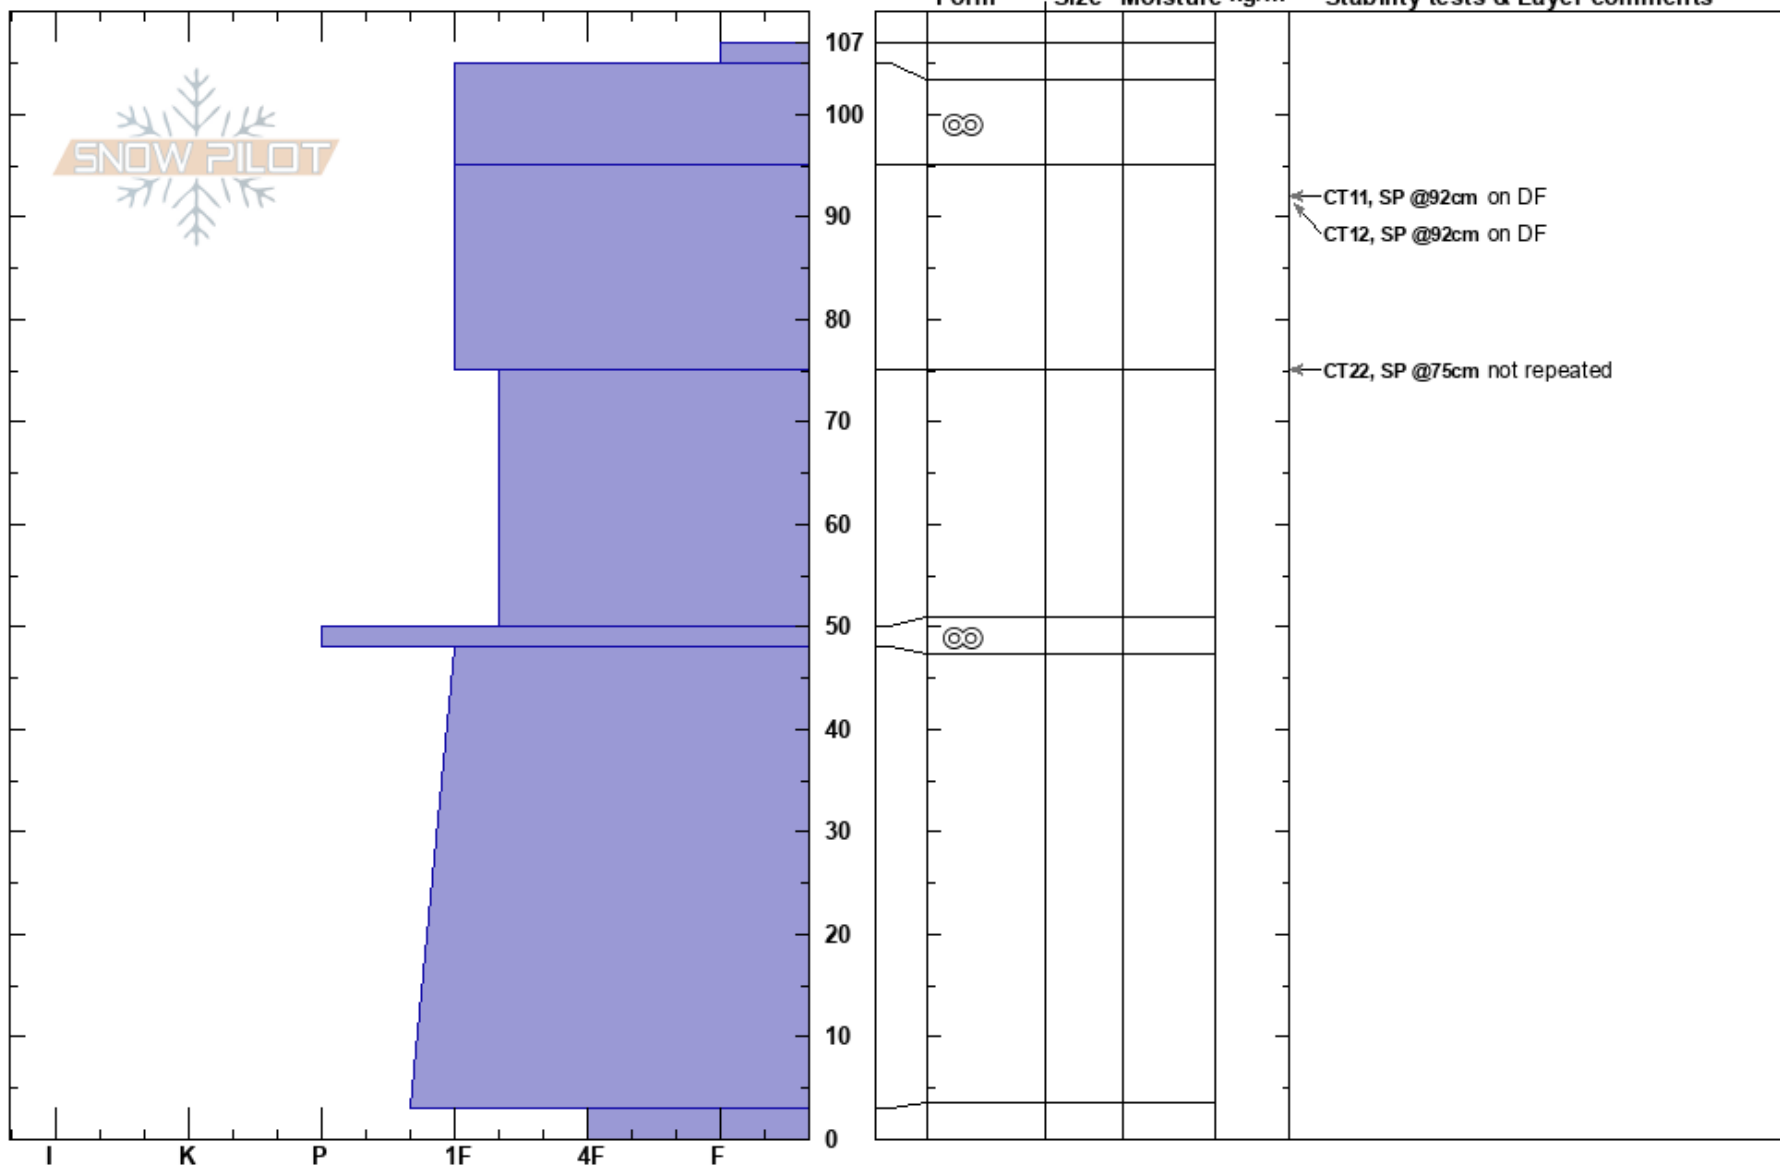

outback ridge south
 Purcell
 BC
Elevation: 2055 m
Aspect: S
Specifics:

Panorama Avalanche Office
 25/01/2022 - 15:00
Co-ord: 45.31099N, -115.20813W
Slope Angle: 23°
Wind Loading:

Stability:
Air Temperature: -1.2°C
Sky Cover: SCT
Precipitation: NO
Wind: Calm

HS:107

Layer Notes:

Notes: