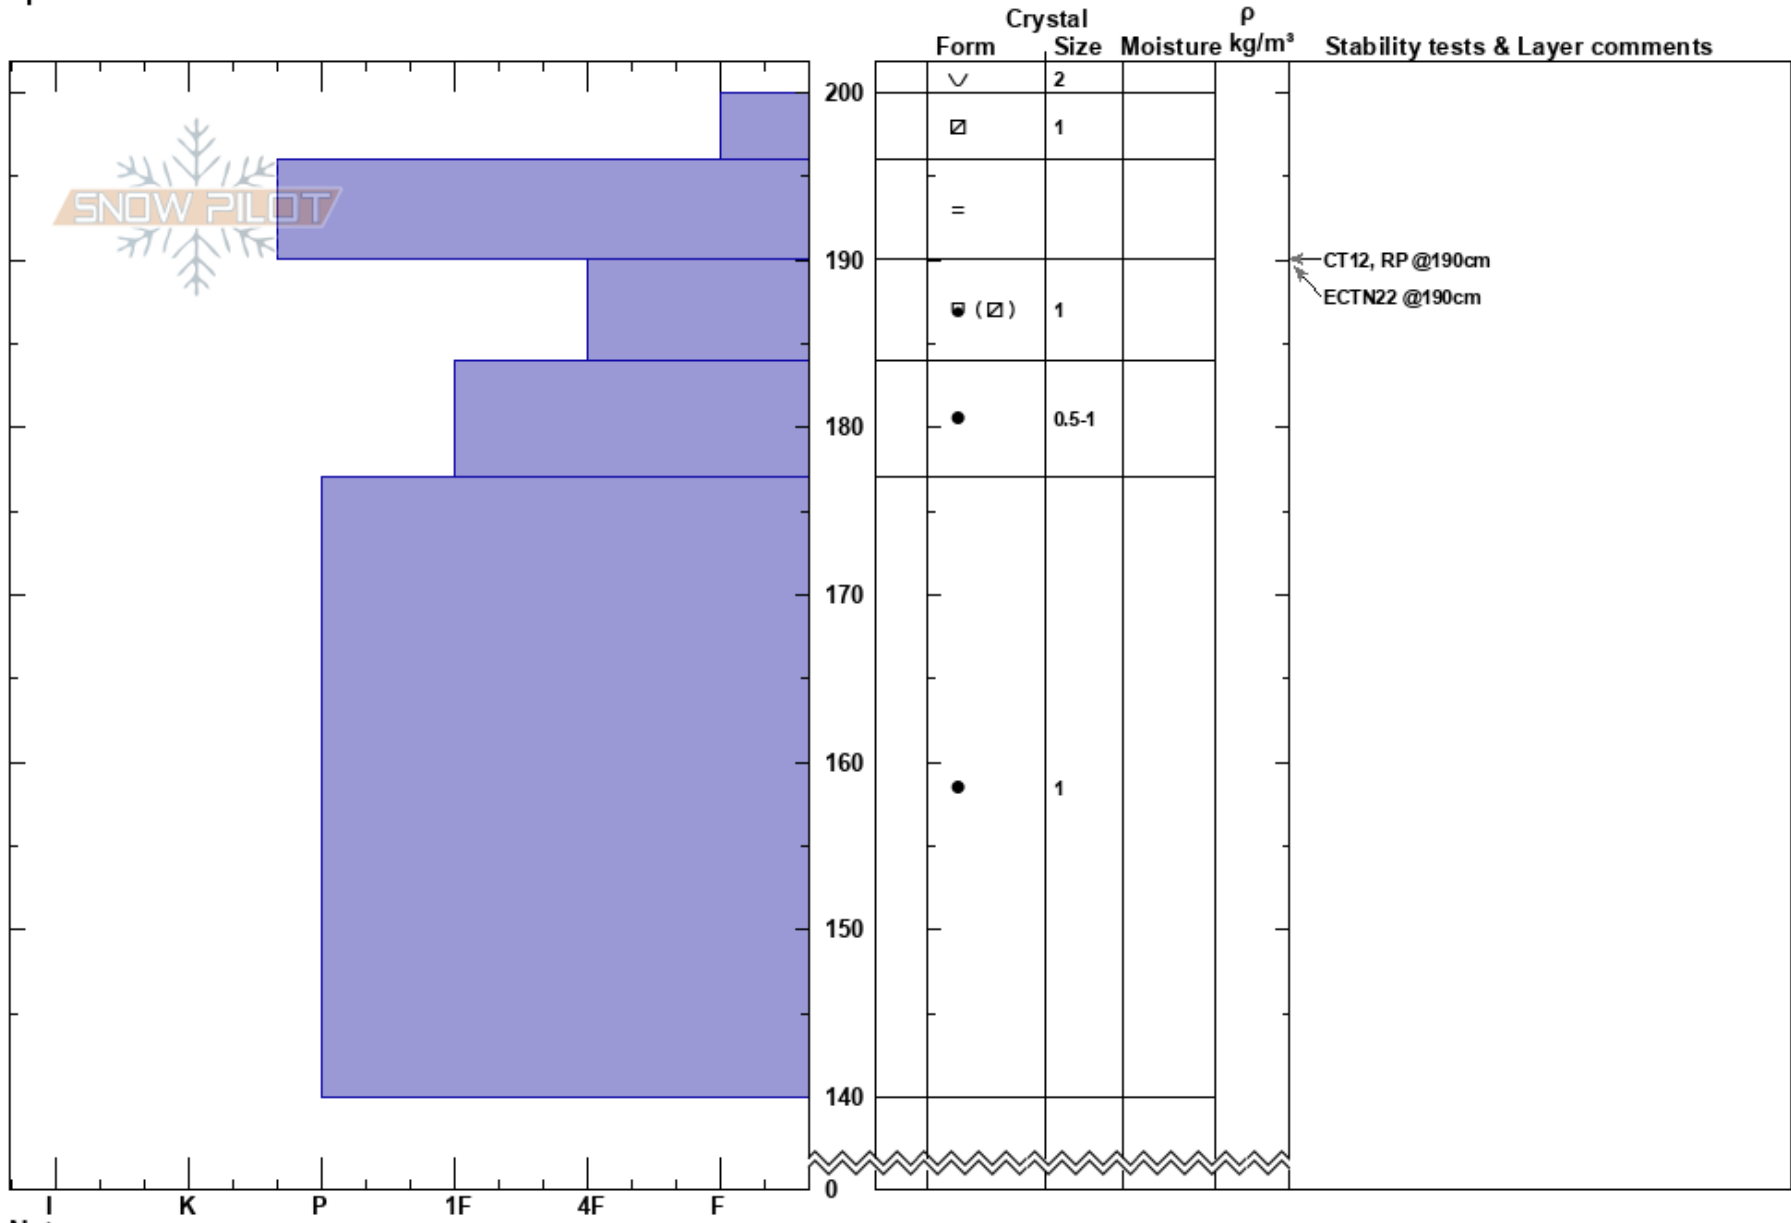

Elephant's Hump  
Central Sierra  
CA  
Elevation: 8400 ft  
Aspect: 42°  
Specifics:

Brandon Schwartz  
01/25/2022 - 11:45am  
Co-ord: 38.69187N, -119.97026W  
Slope Angle: 29°  
Wind Loading: no

Stability: Very Good HS:200  
Air Temperature: -3°C PS: 4  
Sky Cover: CLR  
Precipitation: NO  
Wind: NE Moderate

Layer Notes:

Notes: Pit dug in below treeline terrain to examine upper snowpack faceting.