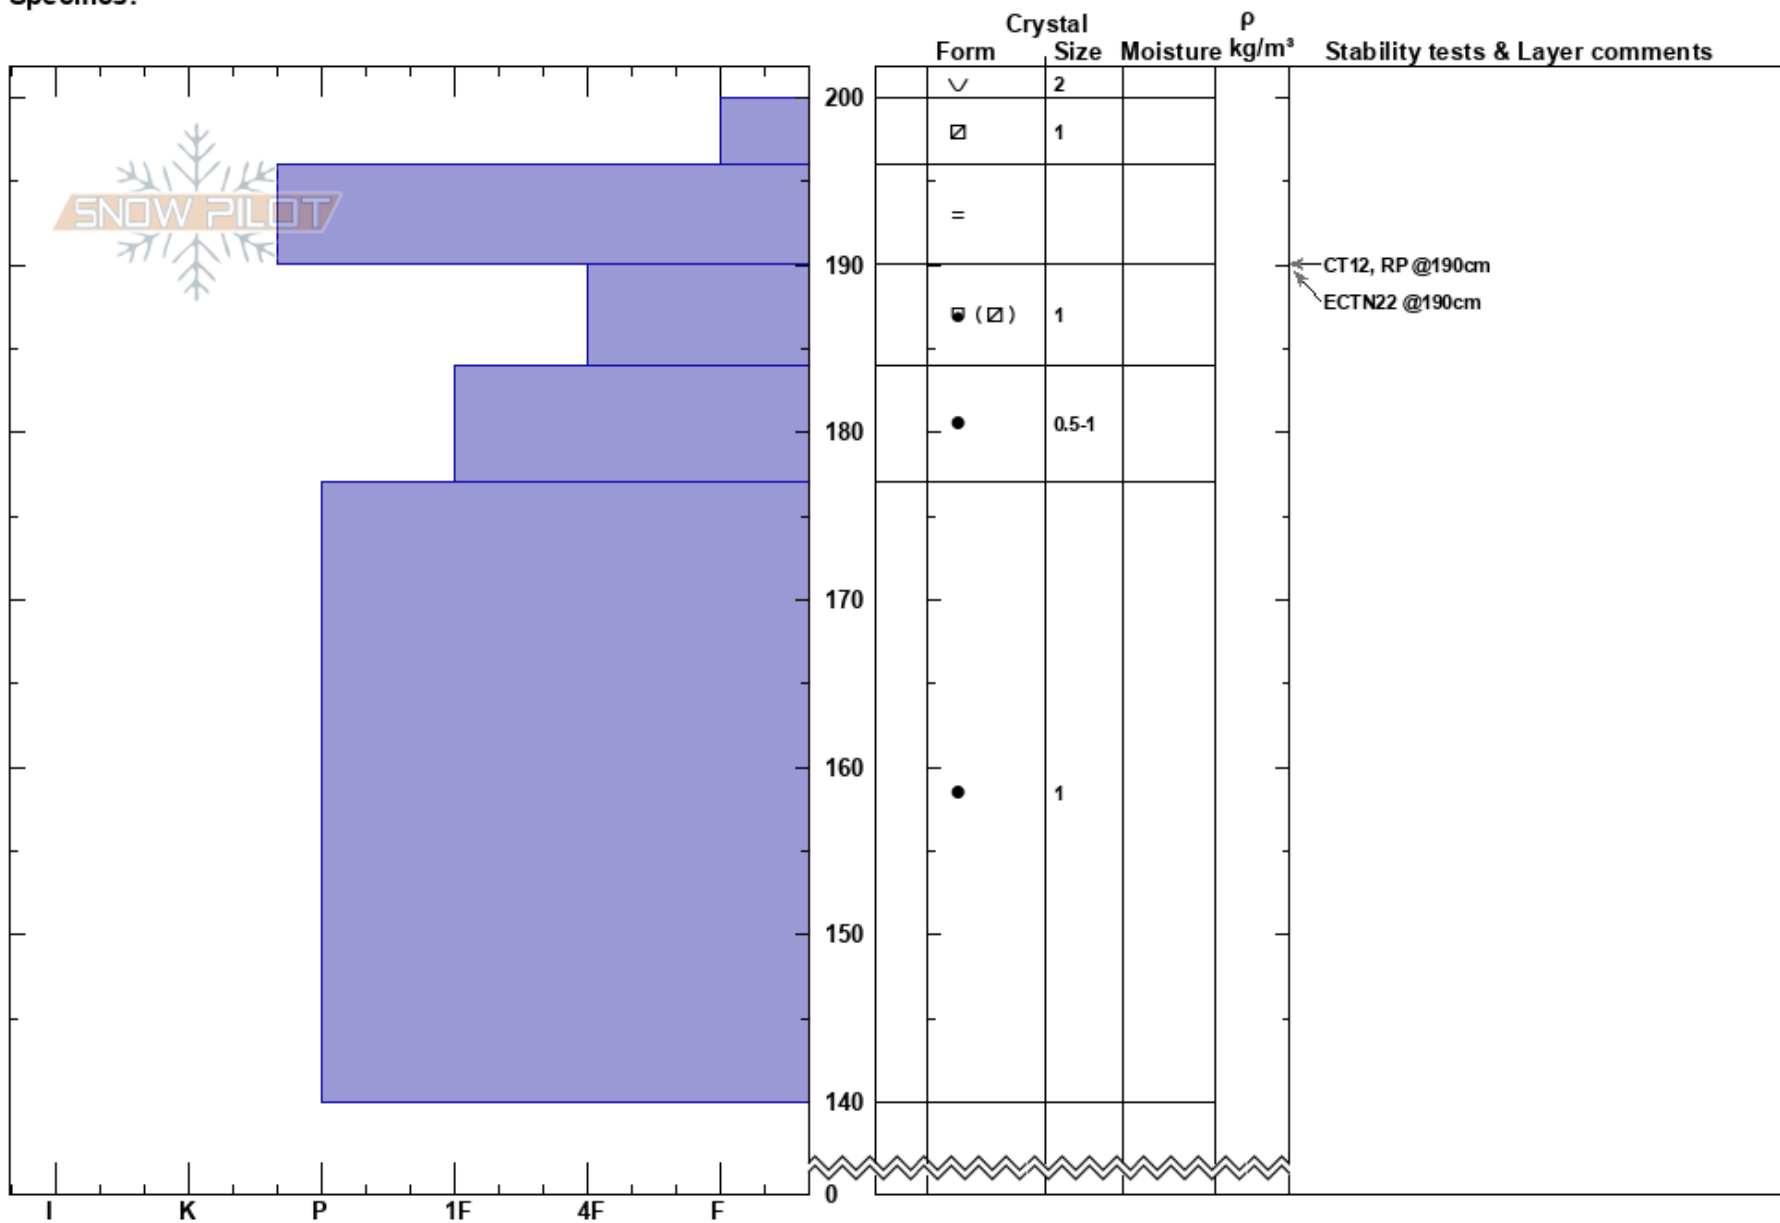

Elephant's Hump
 Central Sierra
 CA
Elevation: 8400 ft
Aspect: 42°
Specifics:

Brandon Schwartz
 01/25/2022 - 11:45am
Co-ord: 38.69187N, -119.97026W
Slope Angle: 29°
Wind Loading: no

Stability: Very Good **HS:**200 **Layer Notes:**
Air Temperature: -3°C **PS:** 4
Sky Cover: CLR
Precipitation: NO
Wind: NE Moderate

Notes: Pit dug in below treeline terrain to examine upper snowpack faceting.