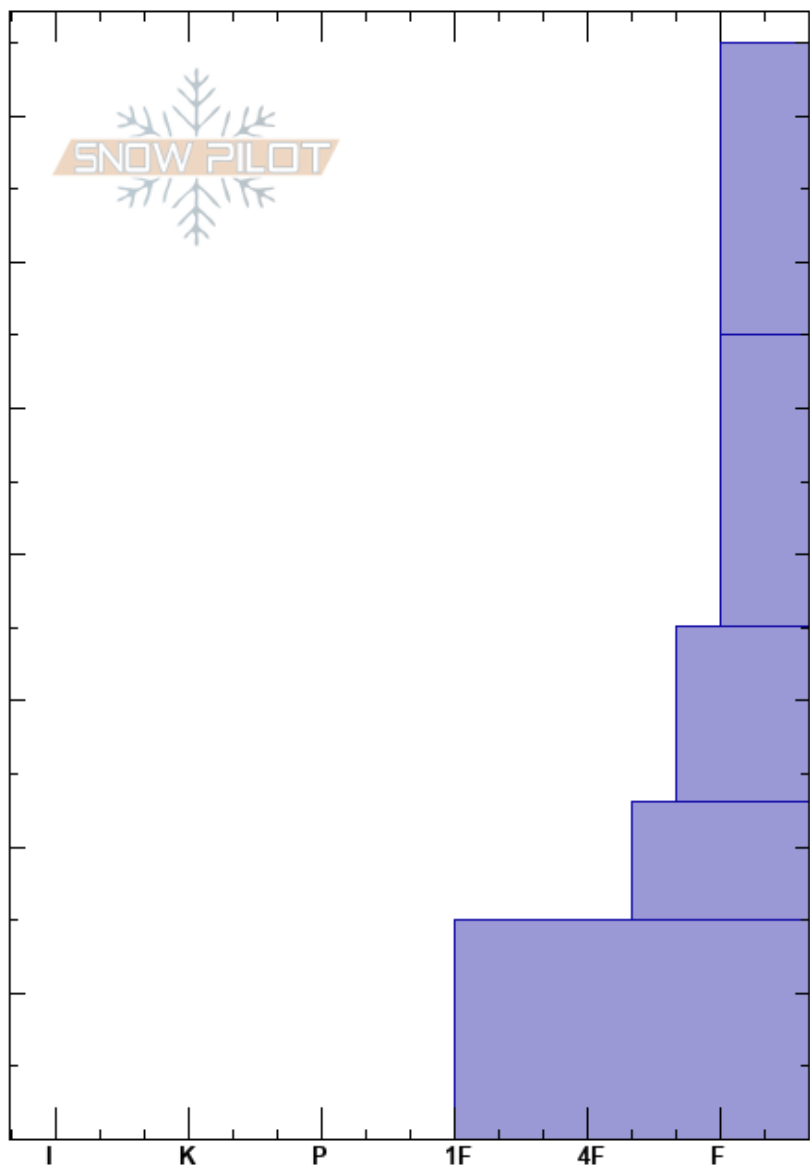

Mt. Wheeler #1
 Gallatin Range-N
 MT
Elevation: 8100 ft
Aspect: 100°
Specifics: We skied slope

Ian Hoyer
 01/25/2022 - 11:00am
Co-ord: 45.50192N, -111.07660W
Slope Angle: 28°
Wind Loading: no

Stability: Good
Air Temperature: HS:75
Sky Cover: OVC
Precipitation: NO
Wind: Calm
PF: 70
PS: 35
 23-15cm: Problematic layer

Crystal Form	Crystal Size	Moisture	ρ kg/m ³	Stability tests & Layer comments
+				
⊖	1.5			
□	2.4			
^	4			
^ ⊙ ⊙	4.6			
				ECTX

Notes: