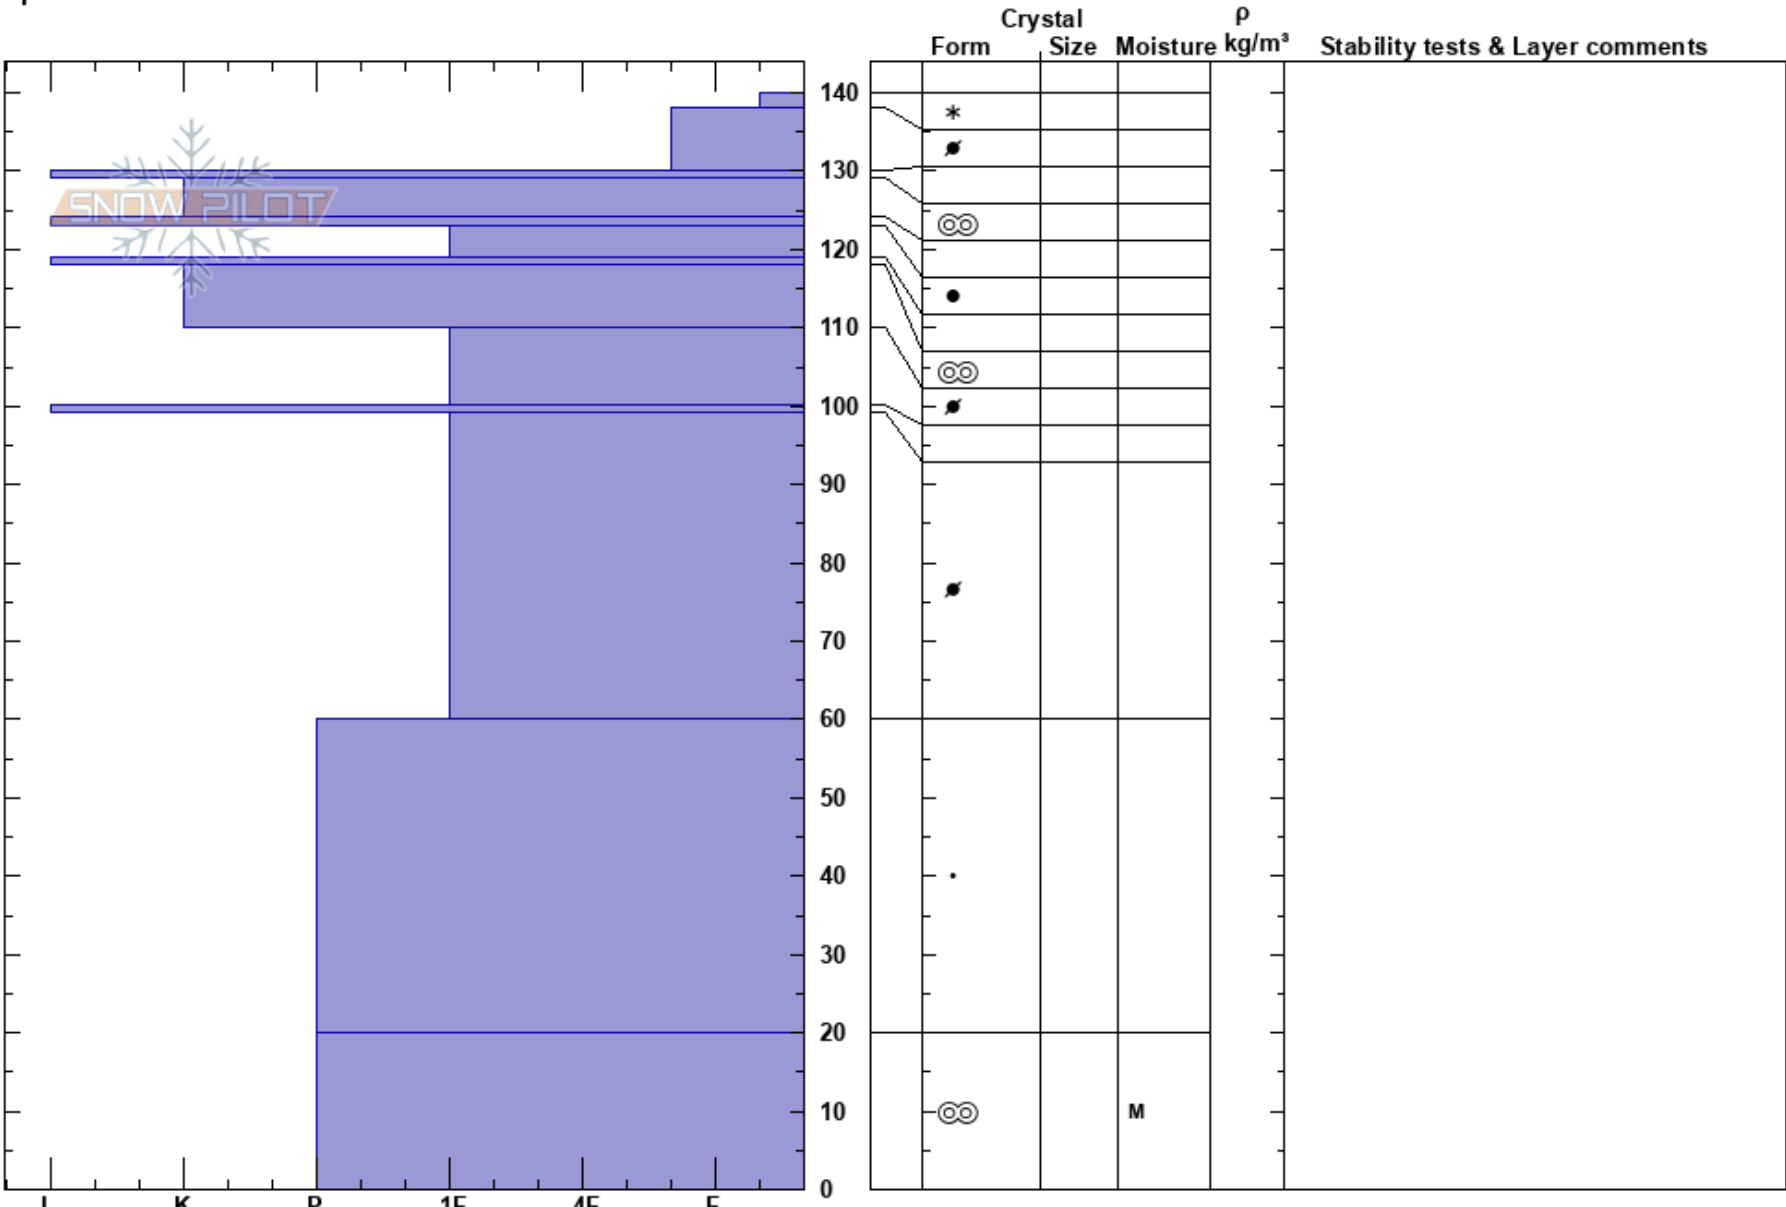

1.12.17 Melkarskaret
 Tamok
 Norway
 Elevation: 700 m
 Aspect: NE
 Specifics:

Aadne Olsrud
 02/12/2017 - 00:30
 Co-ord:
 Slope Angle: 20°
 Wind Loading: yes

Stability:
 Air Temperature: -5°C
 Sky Cover: OVC
 Precipitation: NO
 Wind: W Calm

HS:140
 123-119cm:Problematic layer

Notes: