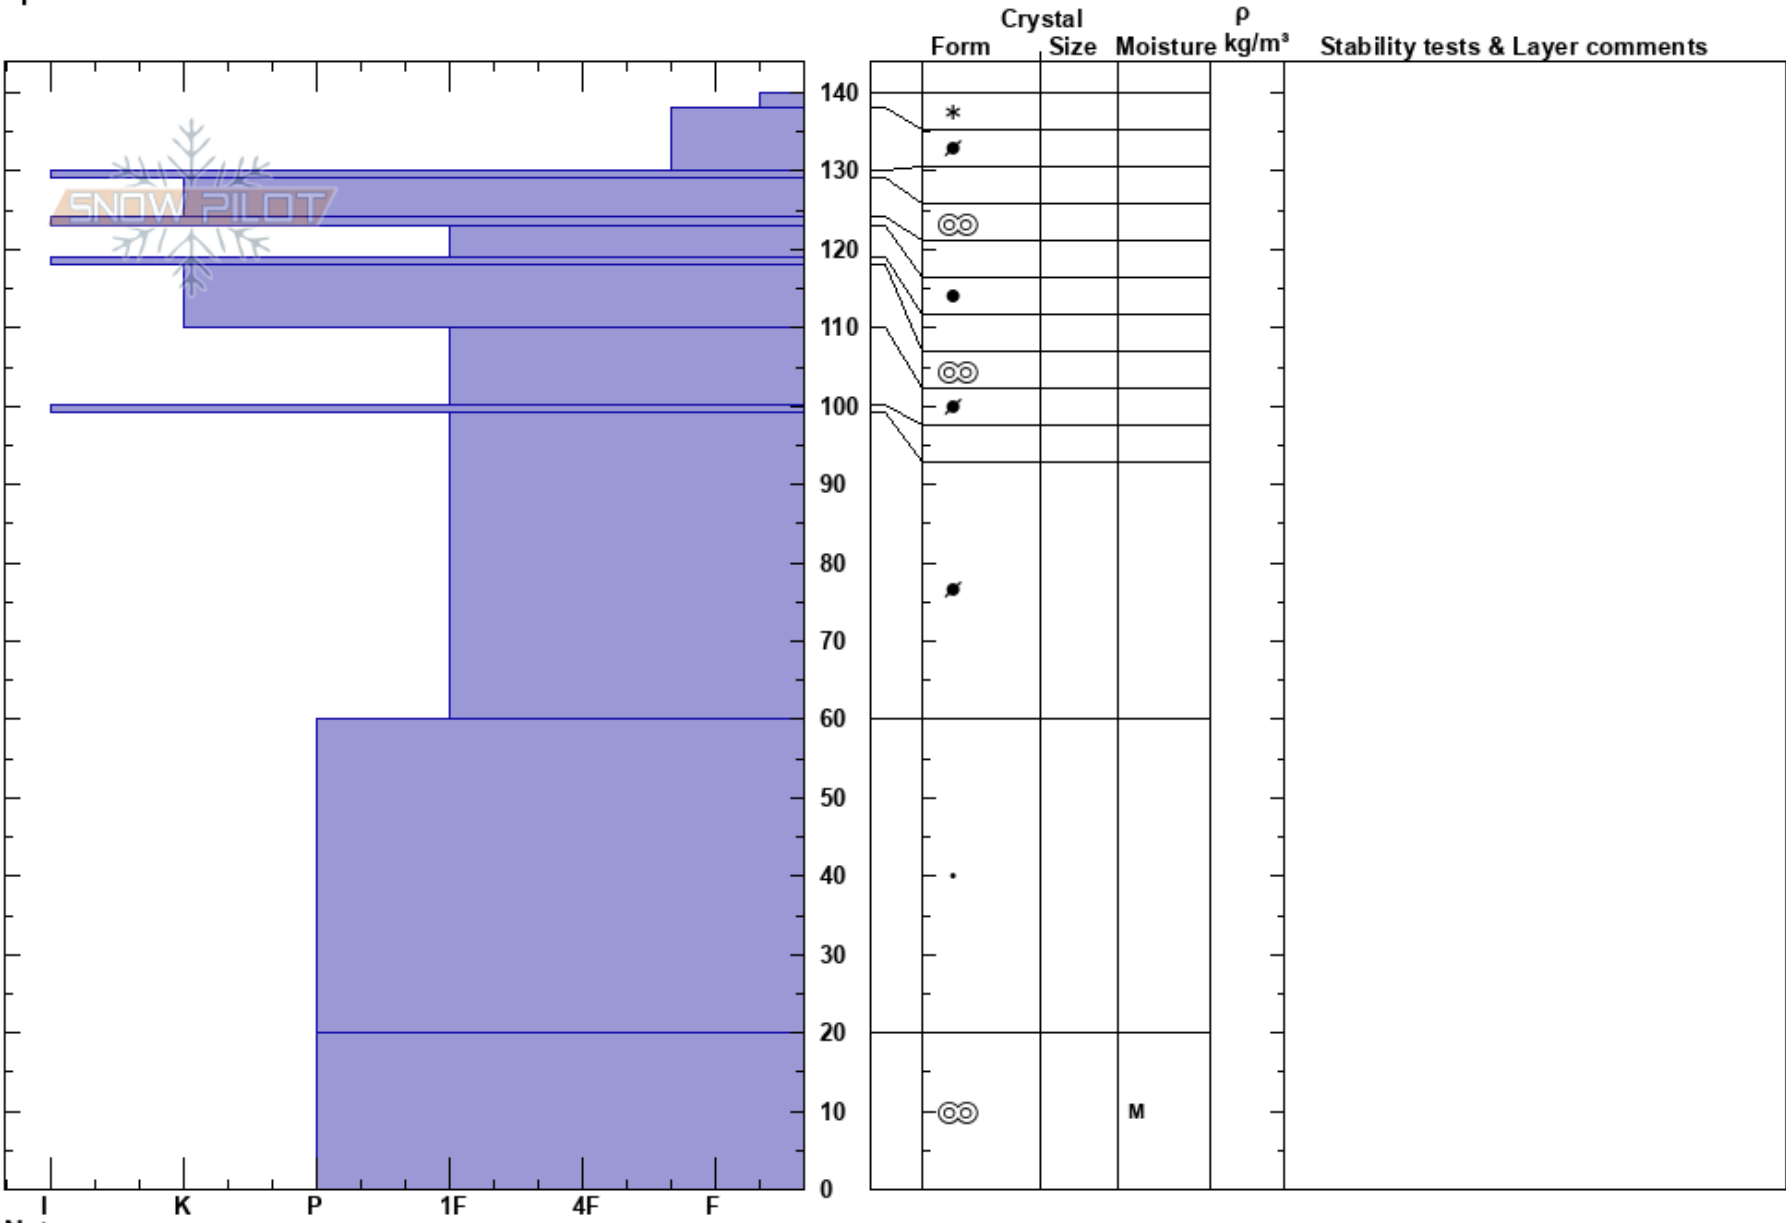

1.12.17 Melkarskaret
 Tamok
 Norway
 Elevation: 700 m
 Aspect: NE
 Specifics:

Aadne Olsrud
 02/12/2017 - 00:30
 Co-ord:
 Slope Angle: 20°
 Wind Loading: yes

Stability:
 Air Temperature: -5°C
 Sky Cover: OVC
 Precipitation: NO
 Wind: W Calm

HS:140
 123-119cm:Problematic layer

Notes: