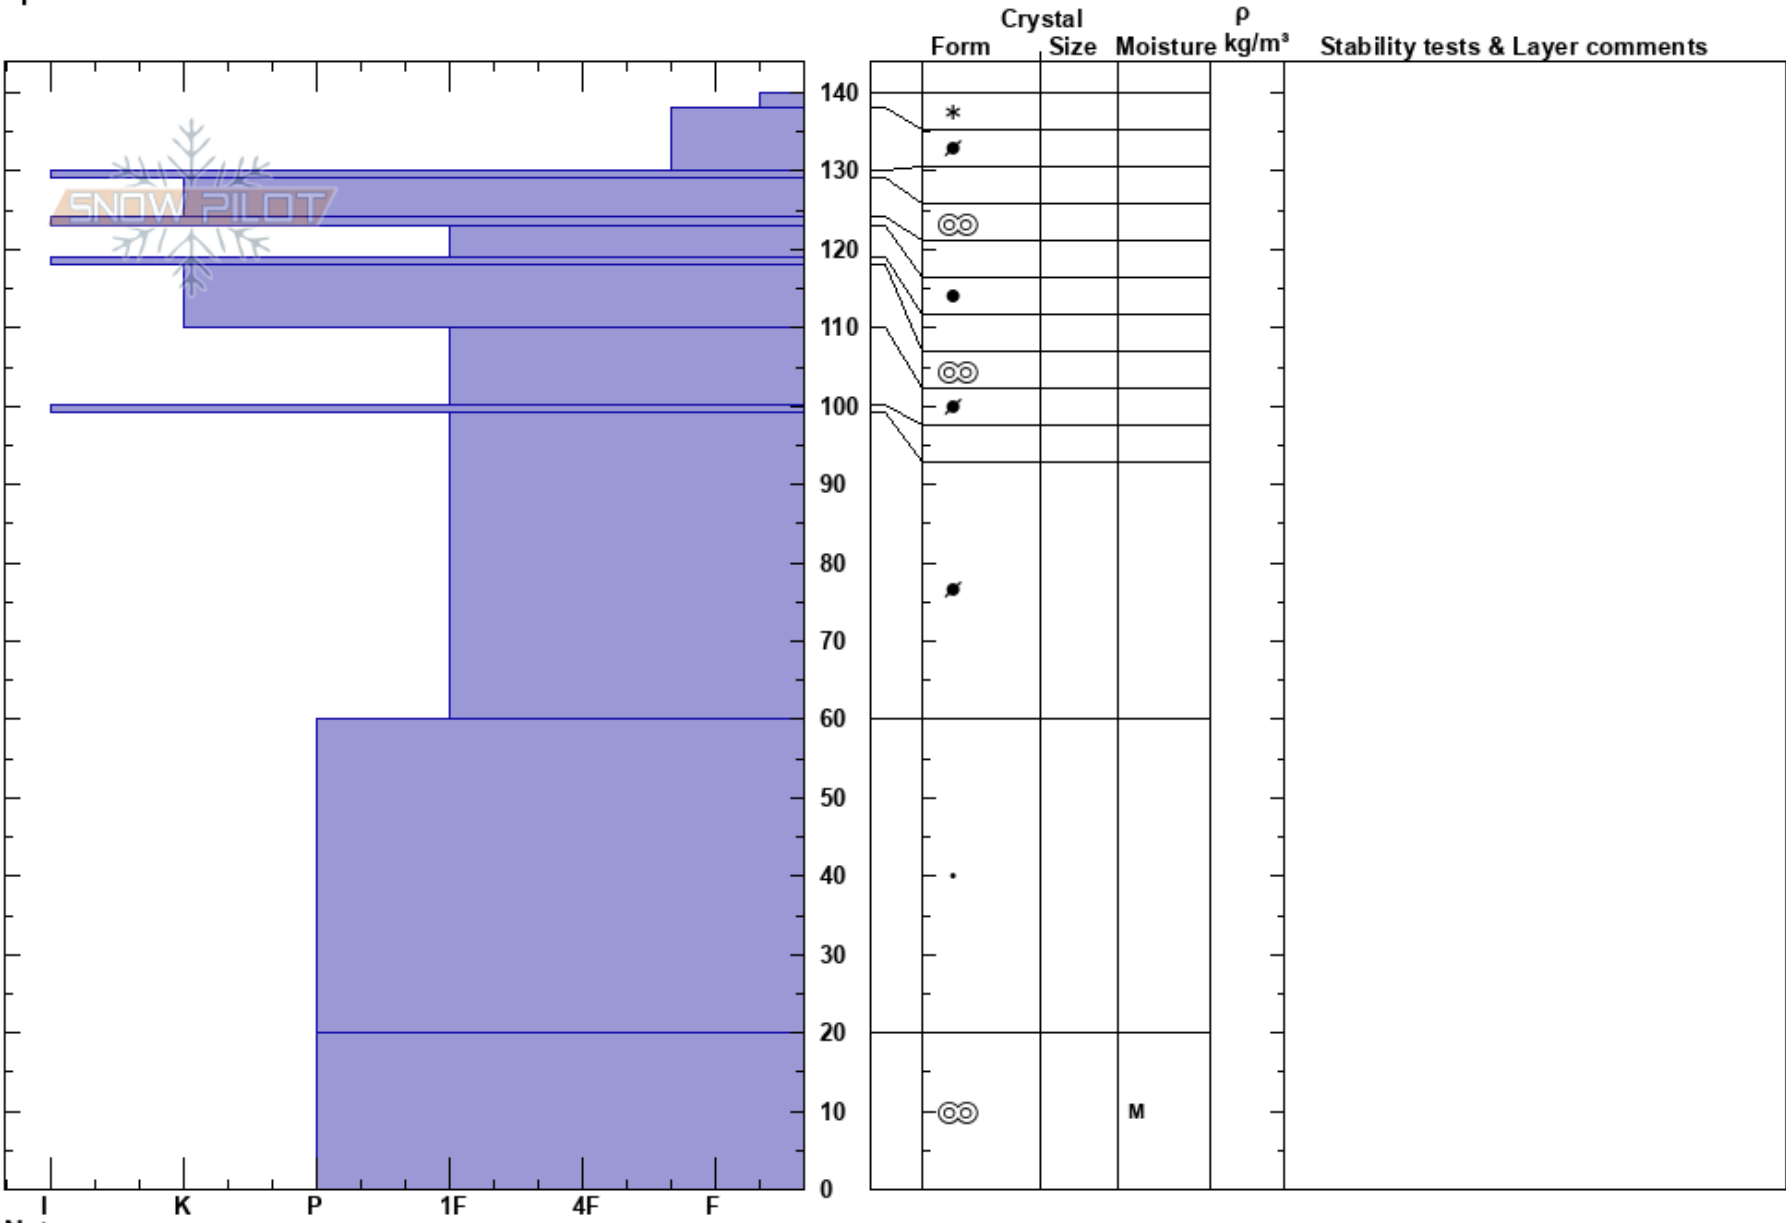

1.12.17 Melkarskaret  
 Tamok  
 Norway  
 Elevation: 700 m  
 Aspect: NE  
 Specifics:

Aadne Olsrud  
 02/12/2017 - 00:30  
 Co-ord:  
 Slope Angle: 20°  
 Wind Loading: yes

Stability:  
 Air Temperature: -5°C  
 Sky Cover: OVC  
 Precipitation: NO  
 Wind: W Calm

HS:140  
 123-119cm:Problematic layer

Notes: