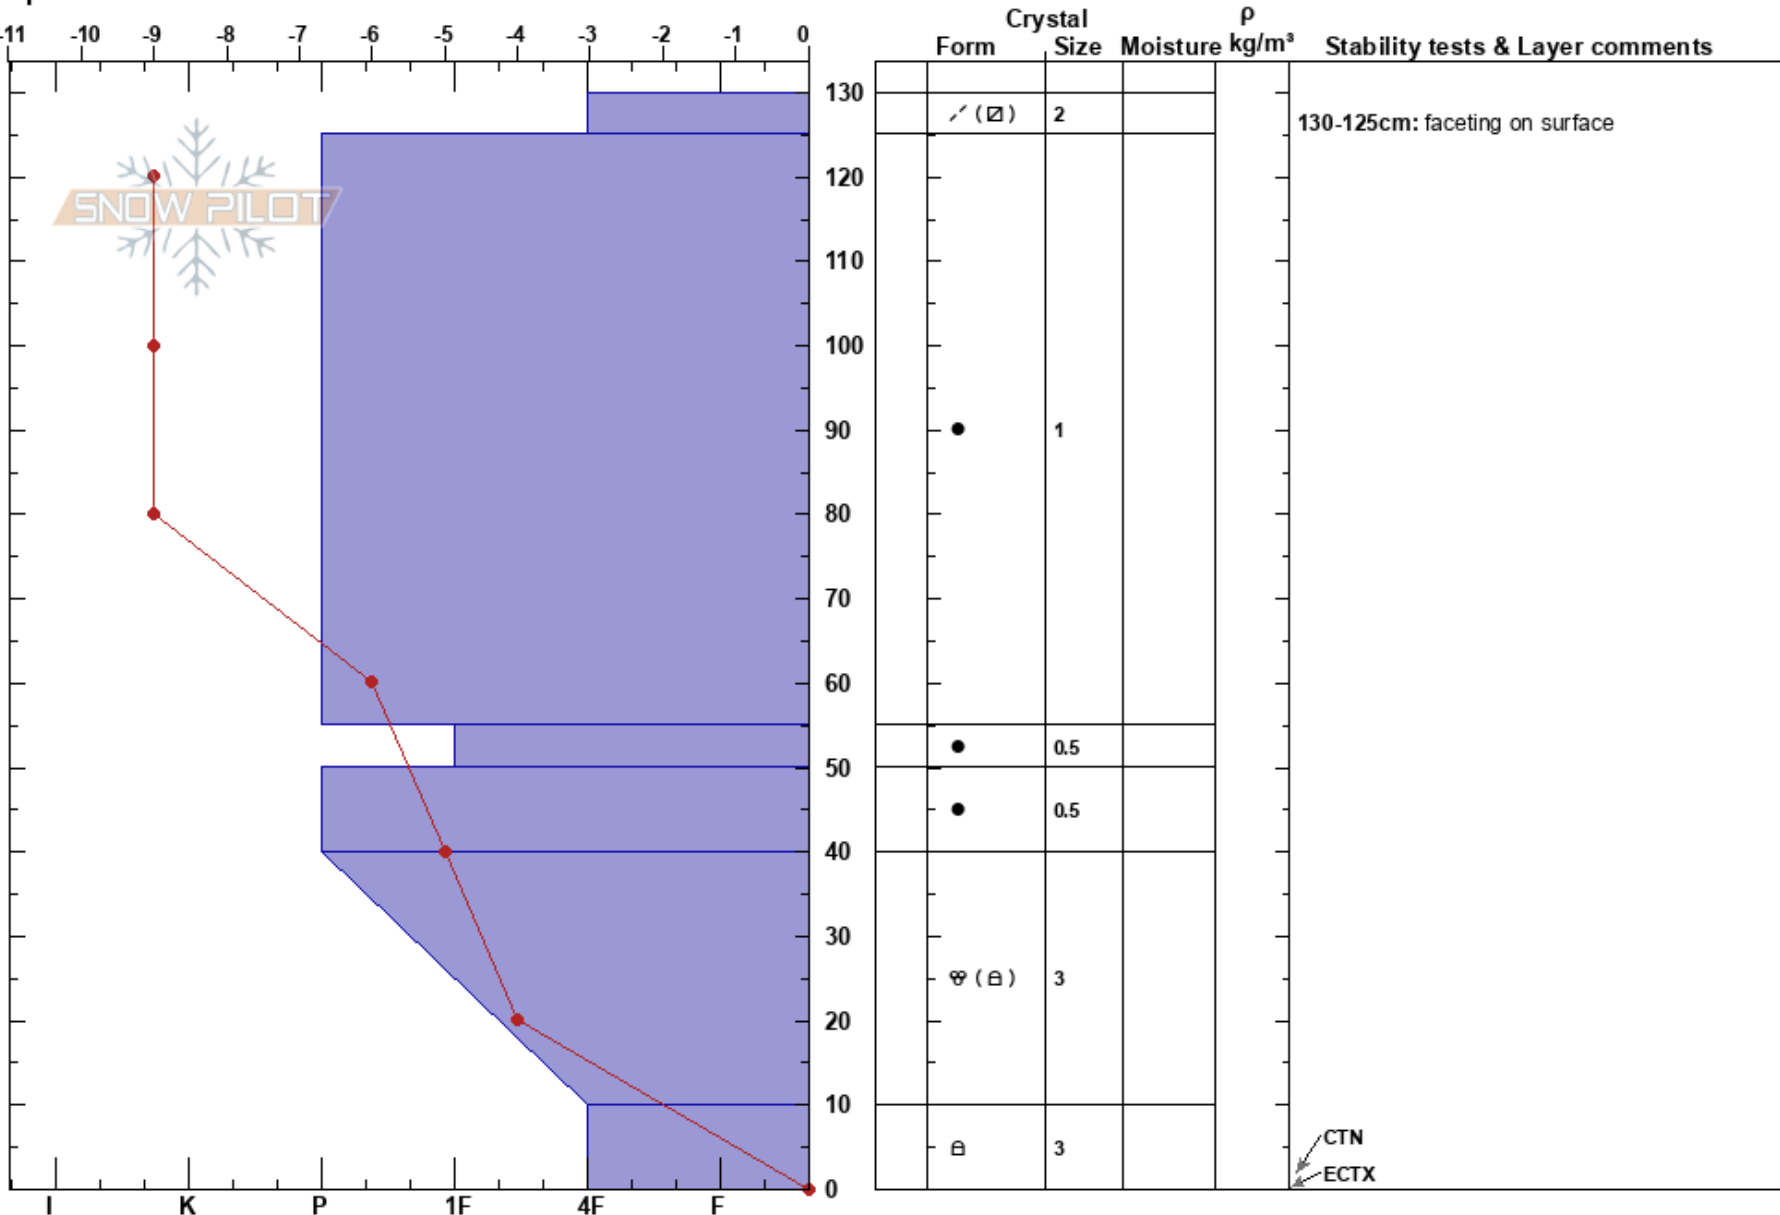

Arctic Valley, AK
 Chugach Range
 AK
 Elevation: 3494 ft
 Aspect: 280°
 Specifics:

Joseph Kurtak
 12/01/2017 - 2:00pm
 Co-ord: 61.25635N, -149.50604W
 Slope Angle: 33°
 Wind Loading:

Stability: PF:5
 Air Temperature: -8°C
 Sky Cover: SCT
 Precipitation: NO
 Wind: Calm

Layer Notes:
 130-125cm: faceting on surface
 55-50cm: Problematic layer

Notes: Pit was on wind loaded slope. CTN and ECTX