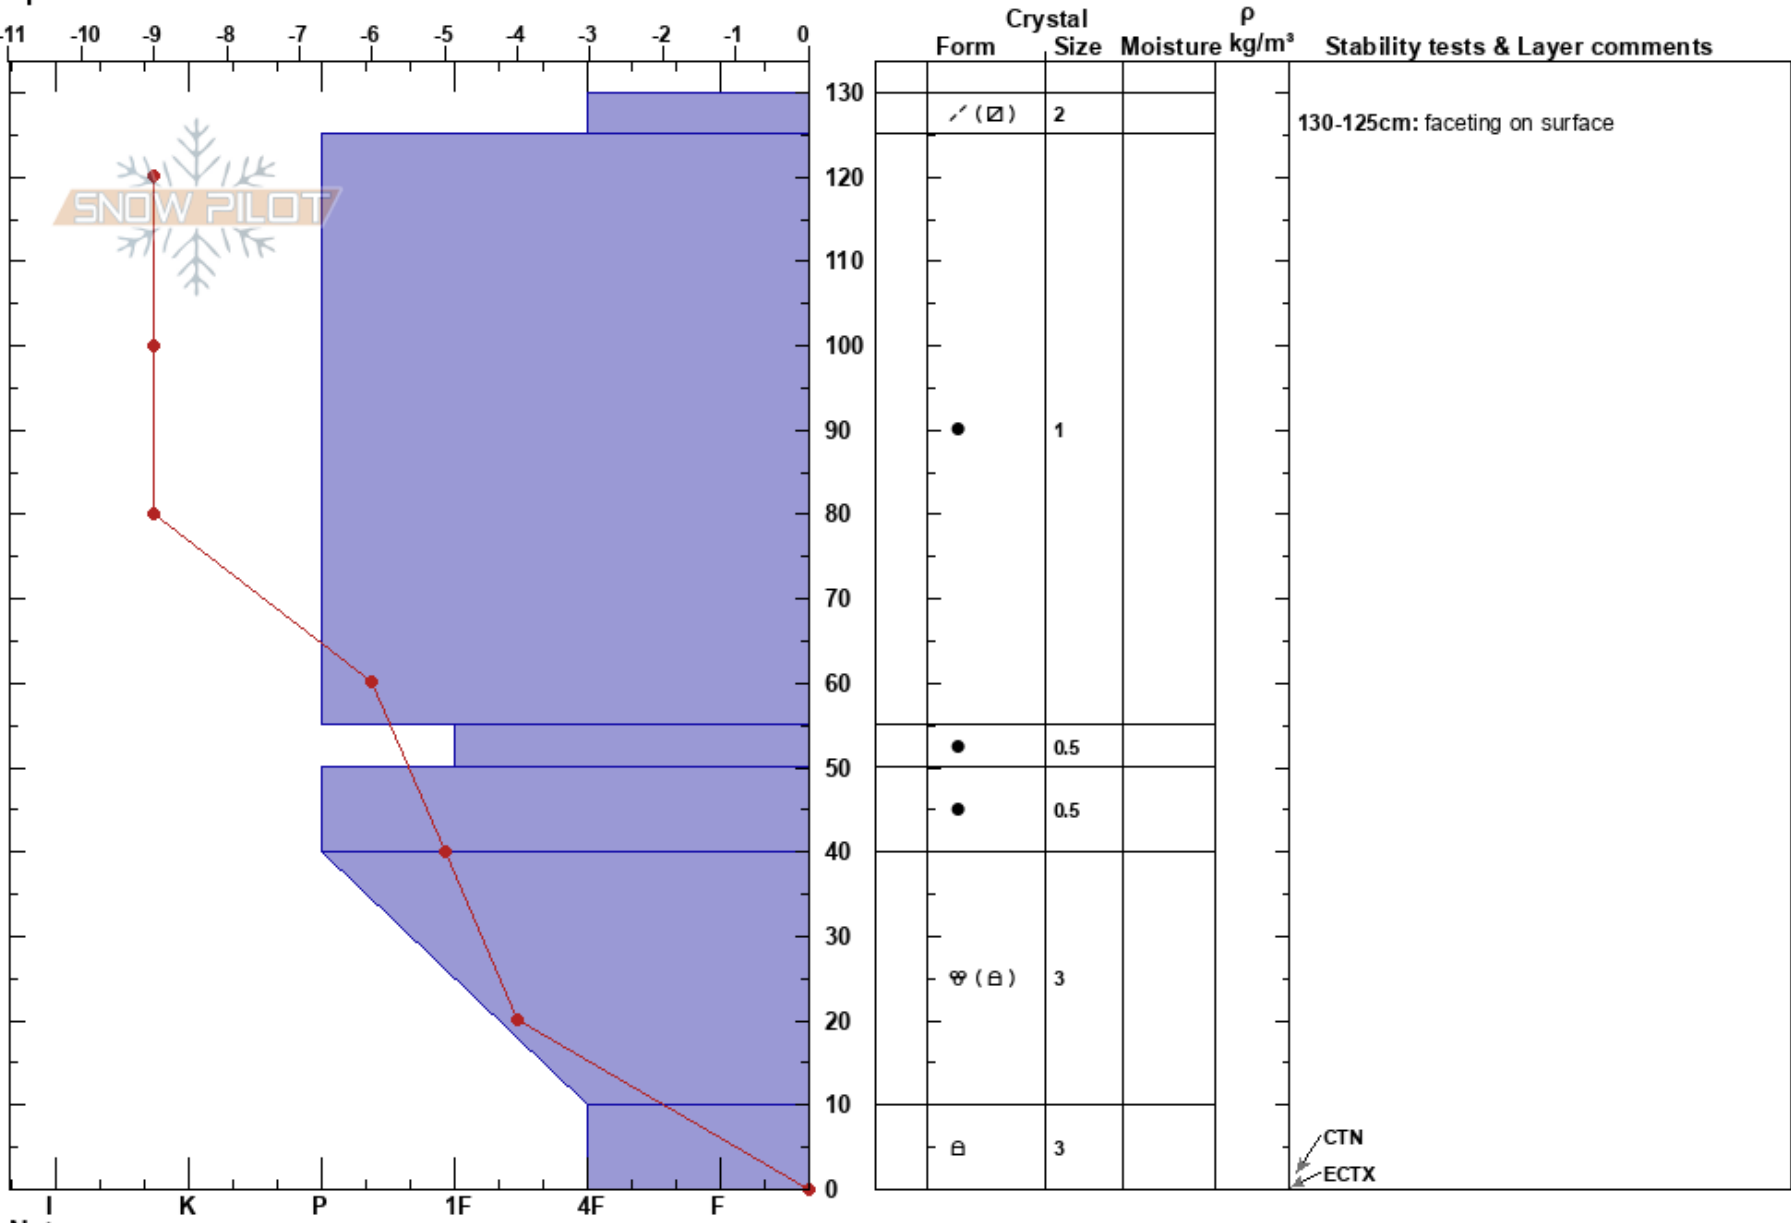

Arctic Valley, AK  
 Chugach Range  
 AK  
 Elevation: 3494 ft  
 Aspect: 280°  
 Specifics:

Joseph Kurtak  
 12/01/2017 - 2:00pm  
 Co-ord: 61.25635N, -149.50604W  
 Slope Angle: 33°  
 Wind Loading:

Stability: PF:5  
 Air Temperature: -8°C  
 Sky Cover: SCT  
 Precipitation: NO  
 Wind: Calm

Layer Notes:  
 130-125cm: faceting on surface  
 55-50cm: Problematic layer

Notes: Pit was on wind loaded slope. CTN and ECTX