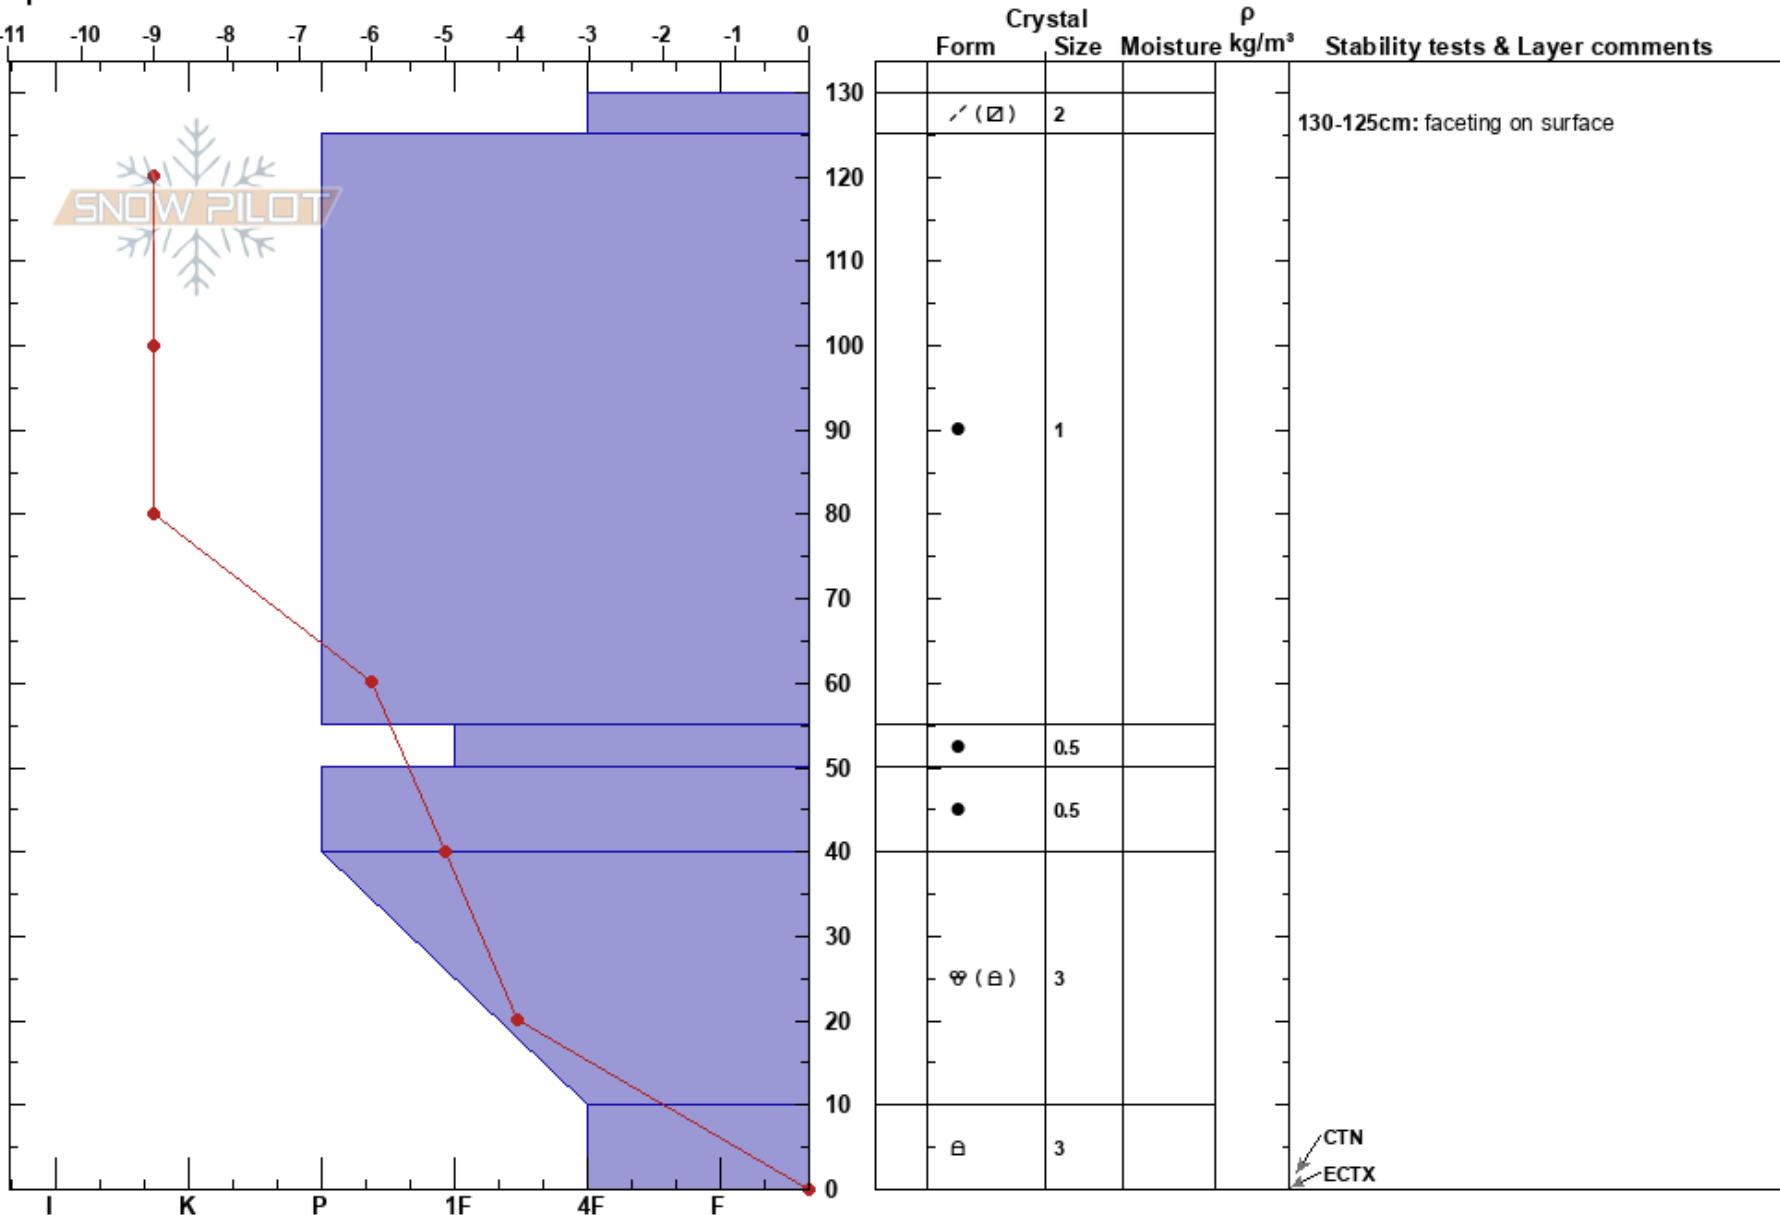

Arctic Valley, AK  
 Chugach Range  
 AK  
 Elevation: 3494 ft  
 Aspect: 280°  
 Specifics:

Joseph Kurtak  
 12/01/2017 - 2:00pm  
 Co-ord: 61.25635N, -149.50604W  
 Slope Angle: 33°  
 Wind Loading:

Stability: PF:5  
 Air Temperature: -8°C  
 Sky Cover: SCT  
 Precipitation: NO  
 Wind: Calm

Layer Notes:  
 130-125cm: faceting on surface  
 55-50cm: Problematic layer

Notes: Pit was on wind loaded slope. CTN and ECTX