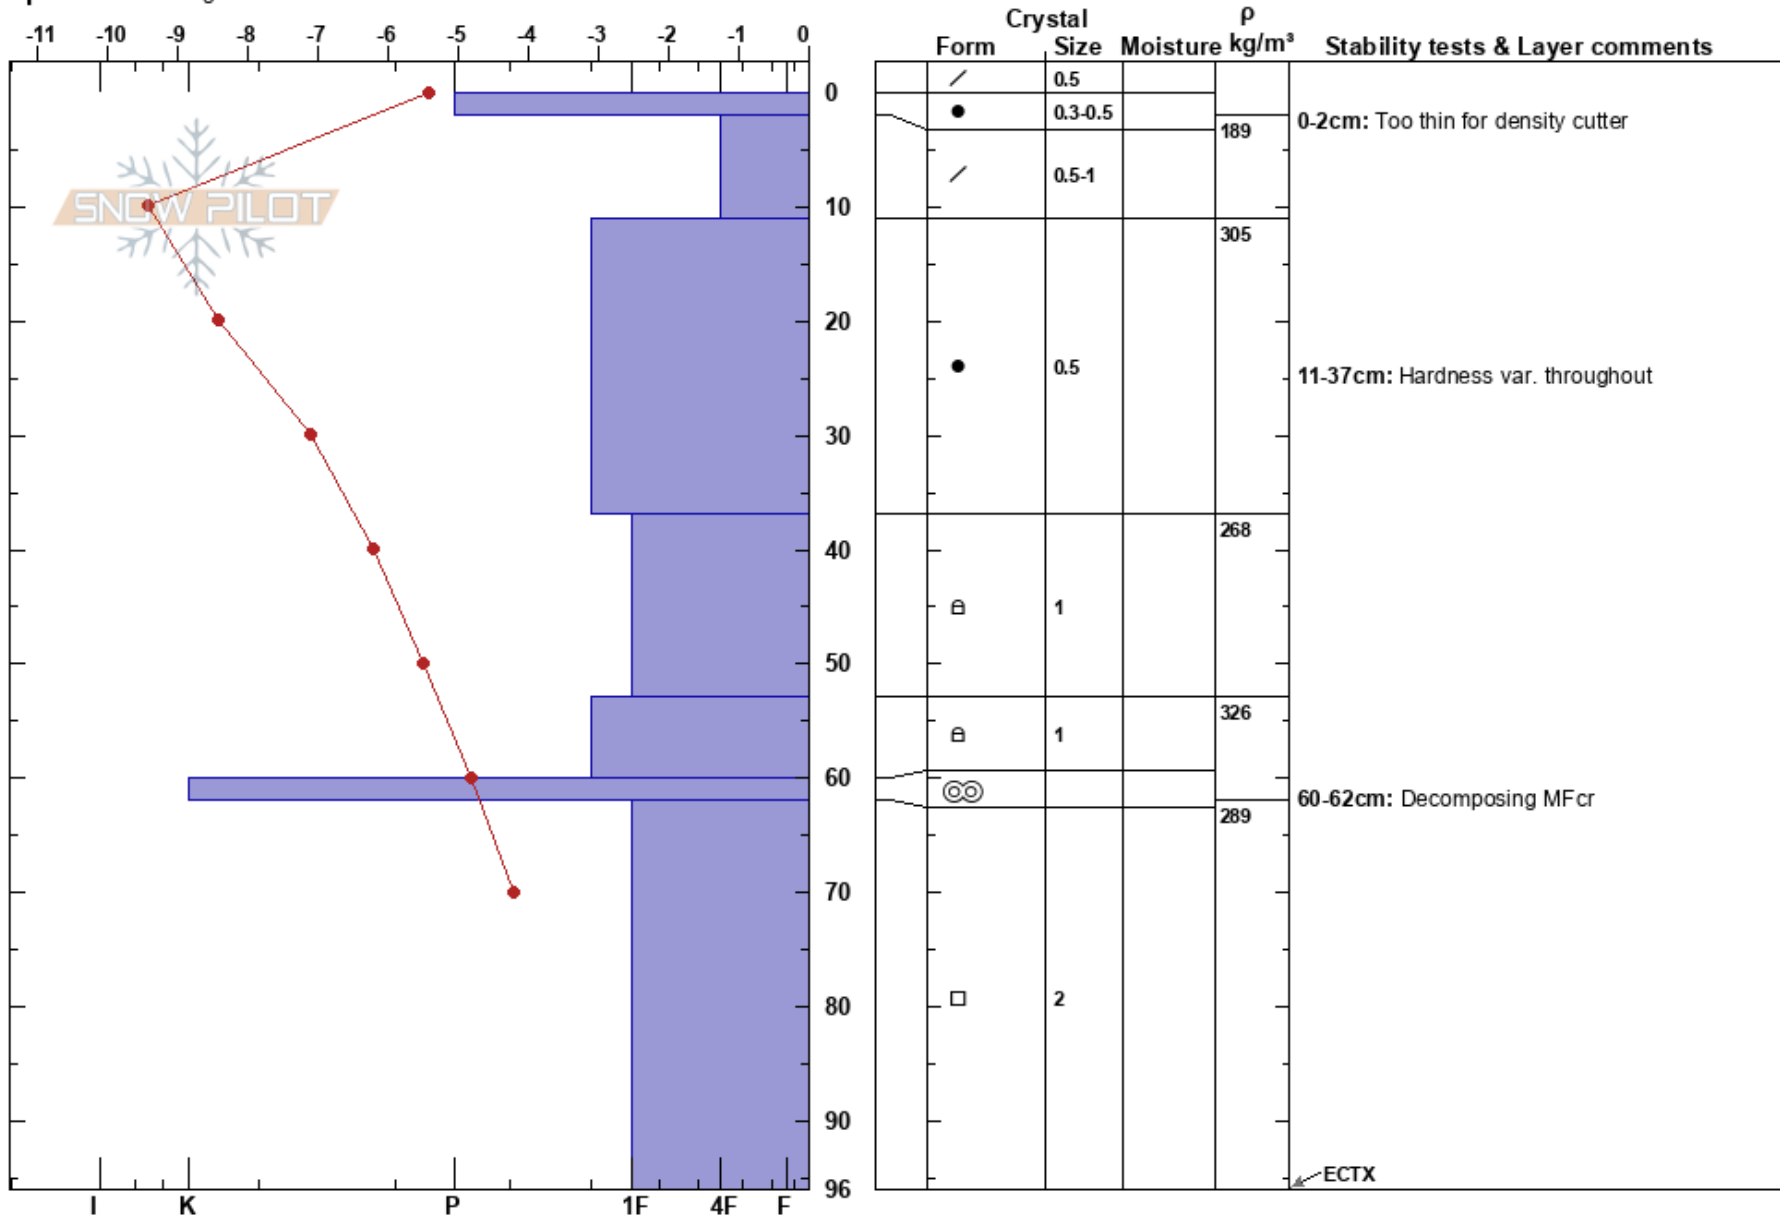

Eglise-2022-01-24
 Madison Range-N
 MT
 Elevation: 2830 m
 Aspect: N

Nata de Leeuw
 01/24/2022 - 12:50pm
 Co-ord: 12T 466580W 5006065N
 Slope Angle: 21°
 Wind Loading: yes

Stability: HS:96
 Air Temperature: -6.7°C PF:15
 Sky Cover: OVC
 Precipitation: S-1
 Wind: SE Light Breeze

Layer Notes:
 0-2cm: Too thin for density cutter
 11-37cm: Hardness var. throughout
 60-62cm: Decomposing MFcr

Specifics: Pit dug in a Ski Area

Notes: Pit dug in rocky area. Lower snowpack (especially temps) may not be representative of wider area.