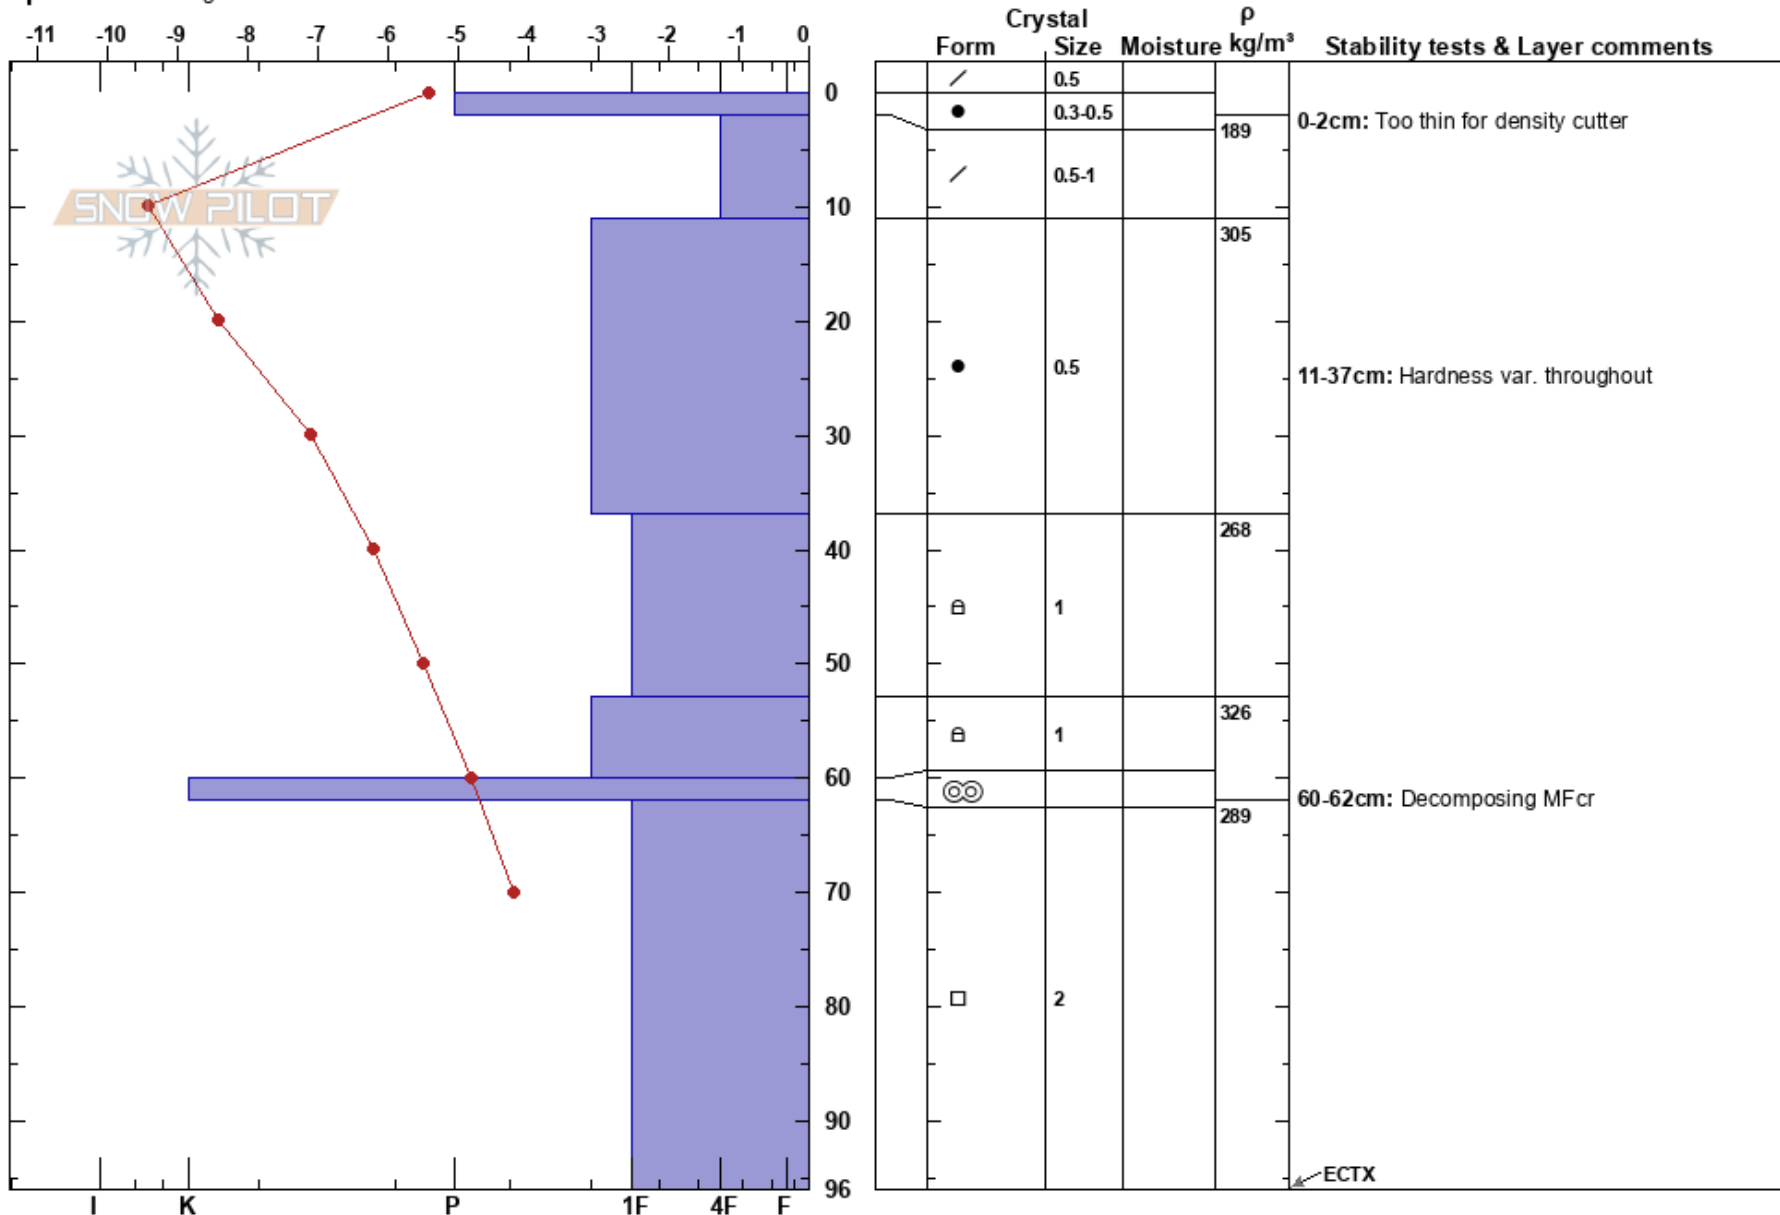

Eglise-2022-01-24
 Madison Range-N
 MT
 Elevation: 2830 m
 Aspect: N

Nata de Leeuw
 01/24/2022 - 12:50pm
 Co-ord: 12T 466580W 5006065N
 Slope Angle: 21°
 Wind Loading: yes

Stability: **HS:96**
 Air Temperature: -6.7°C
 Sky Cover: OVC
 Precipitation: S-1
 Wind: SE Light Breeze

Layer Notes:
 0-2cm: Too thin for density cutter
 11-37cm: Hardness var. throughout
 60-62cm: Decomposing MFcr

Specifics: Pit dug in a Ski Area

Notes: Pit dug in rocky area. Lower snowpack (especially temps) may not be representative of wider area.