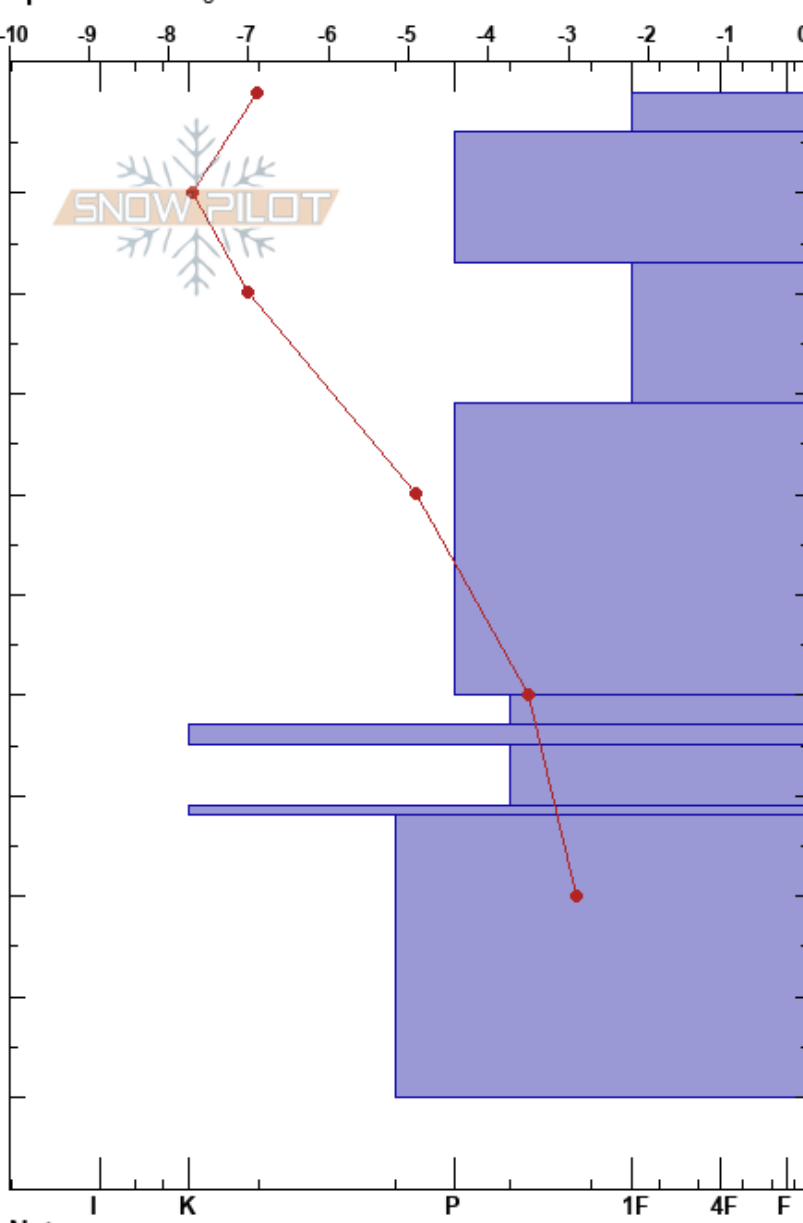

Spirit-2022-01-24  
 Gallatin Range-N  
 MT  
 Elevation: 2670 m  
 Aspect: NE  
 Specifics: Pit dug in a Ski Area

Nata de Leeuw  
 01/24/2022 - 10:45am  
 Co-ord: 12T 465291W 5009654N  
 Slope Angle: 21°  
 Wind Loading: previous

Stability: HS:142  
 Air Temperature: -5.2°C PF:10  
 Sky Cover: BKN  
 Precipitation: NO  
 Wind: NW Moderate

Layer Notes:  
 17-31cm: Isol areas P hardness  
 31-60cm: Minor faceting  
 63-65cm: Decomposing MFcr  
 71-72cm: Visible dirt layer on top

Form	Crystal Size	Moisture	$\rho$ kg/m <sup>3</sup>	Stability tests & Layer comments
•	0.5			
•	0.5		268	
			337	
•	0.3-0.5			
			374	← ECTN28 @17cm
•	1			17-31cm: Isol areas P hardness
			358	
• (◡)	0.5-1			31-60cm: Minor faceting
◡	1			
⊙				63-65cm: Decomposing MFcr
◡				
⊙				71-72cm: Visible dirt layer on top
• (□)	0.5(1)			

Notes: Seemed stripped back to old windslab and sustrugi