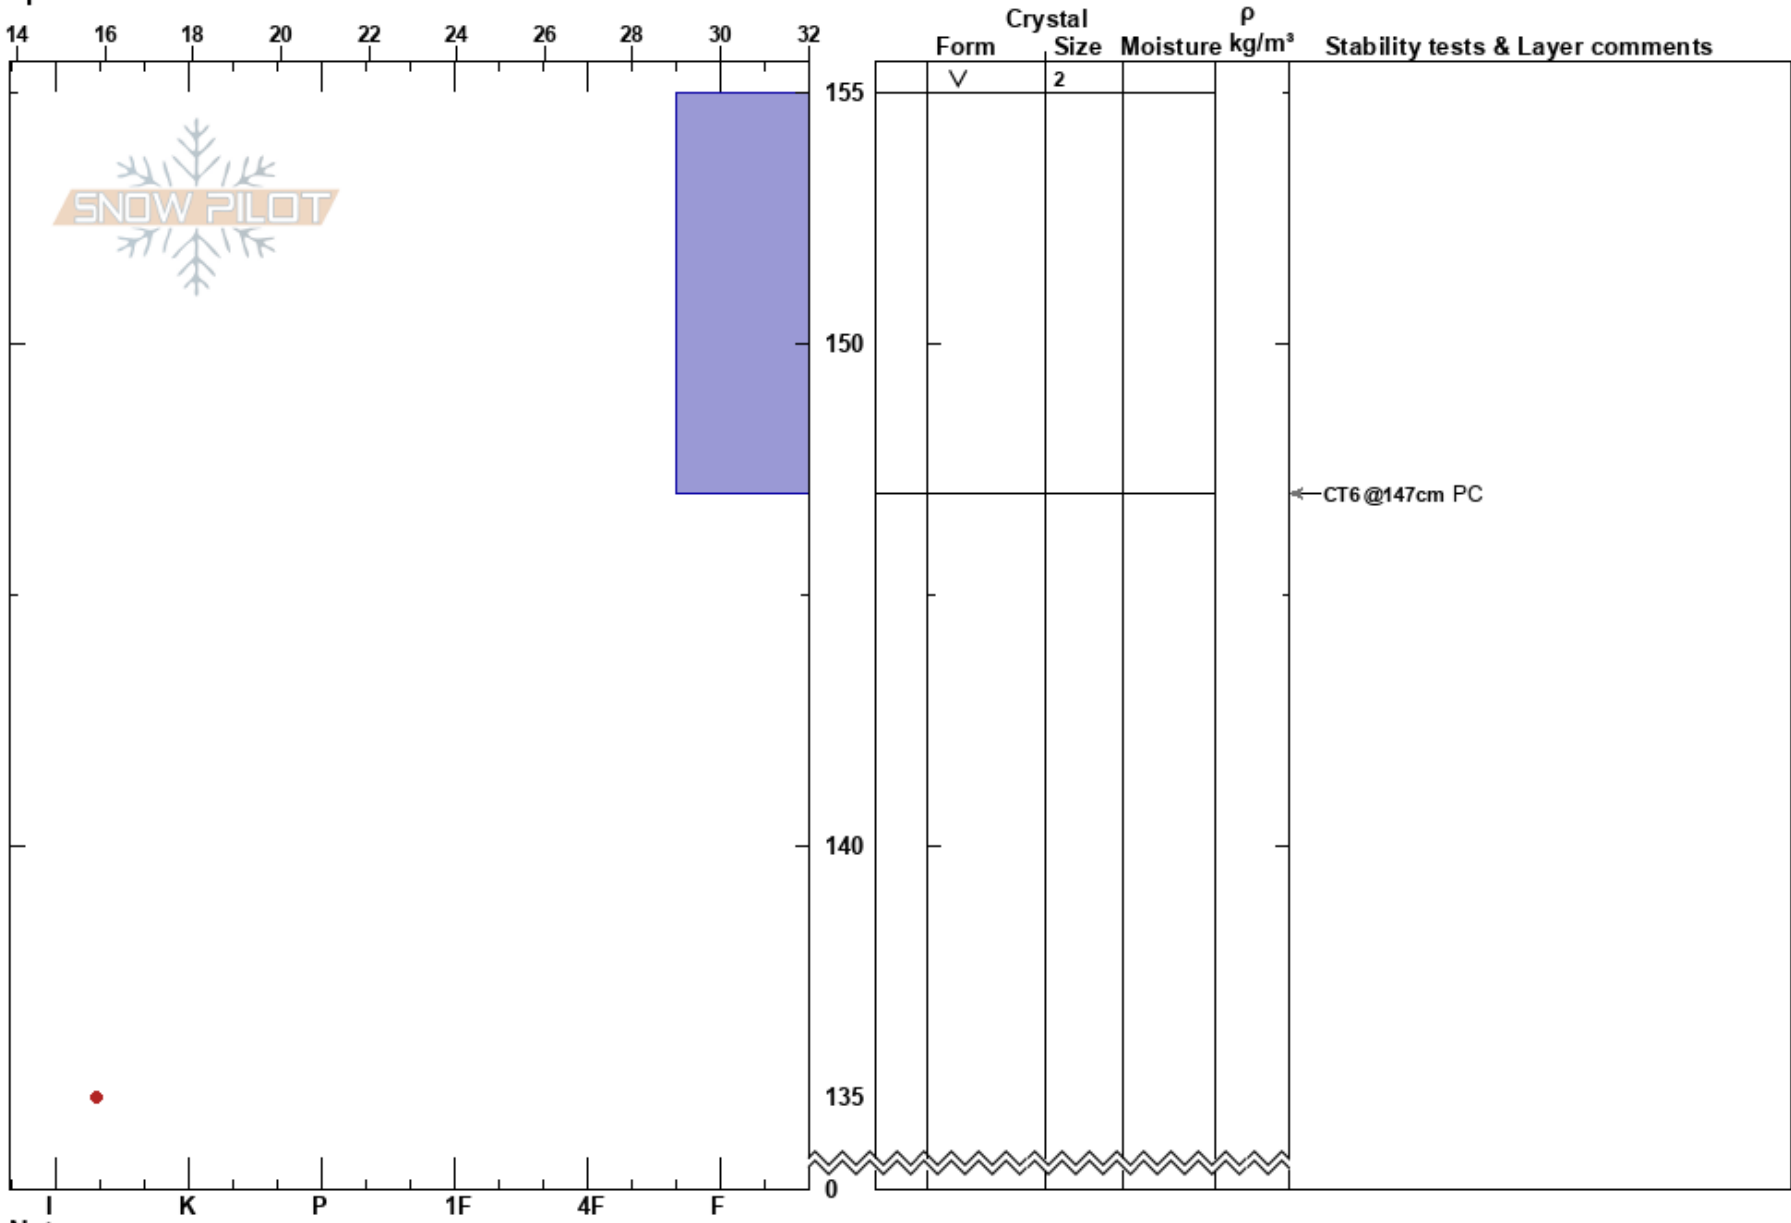

North Sharp - SharpMtn  
 Bear River Range  
 UT  
 Elevation: 8669 ft  
 Aspect: E  
 Specifics:

Noah Sievers  
 01/24/2022 - 12:20pm  
 Co-ord: 41.44914N, -111.72019W  
 Slope Angle:  
 Wind Loading:

Stability: Good  
 Air Temperature:  
 Sky Cover: FEW  
 Precipitation: NO  
 Wind: Light Breeze

HS:155  
 PF:30  
 Layer Notes:

Notes: