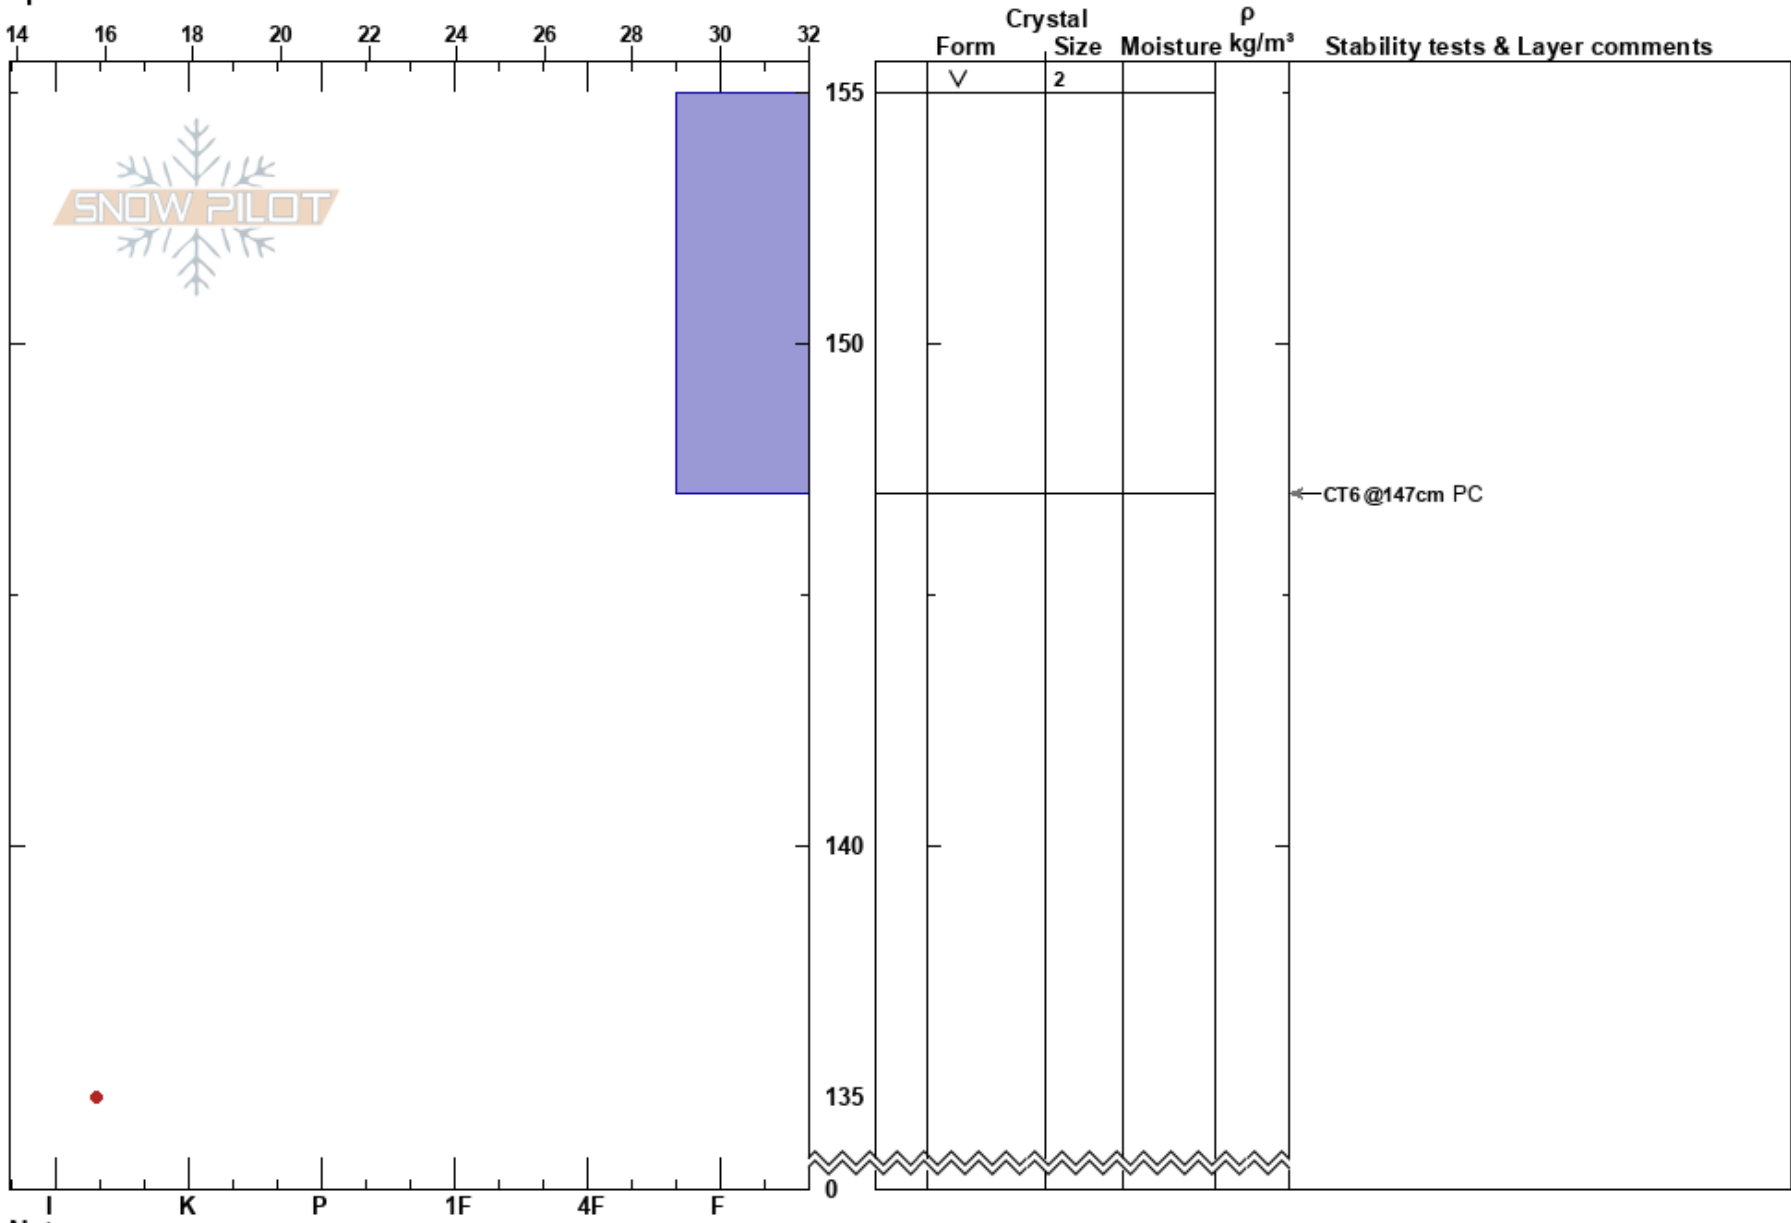

North Sharp - SharpMtn
 Bear River Range
 UT
 Elevation: 8669 ft
 Aspect: E
 Specifics:

Noah Sievers
 01/24/2022 - 12:20pm
 Co-ord: 41.44914N, -111.72019W
 Slope Angle:
 Wind Loading:

Stability: Good
 Air Temperature:
 Sky Cover: FEW
 Precipitation: NO
 Wind: Light Breeze

HS:155
 PF:30
 Layer Notes:

Notes: