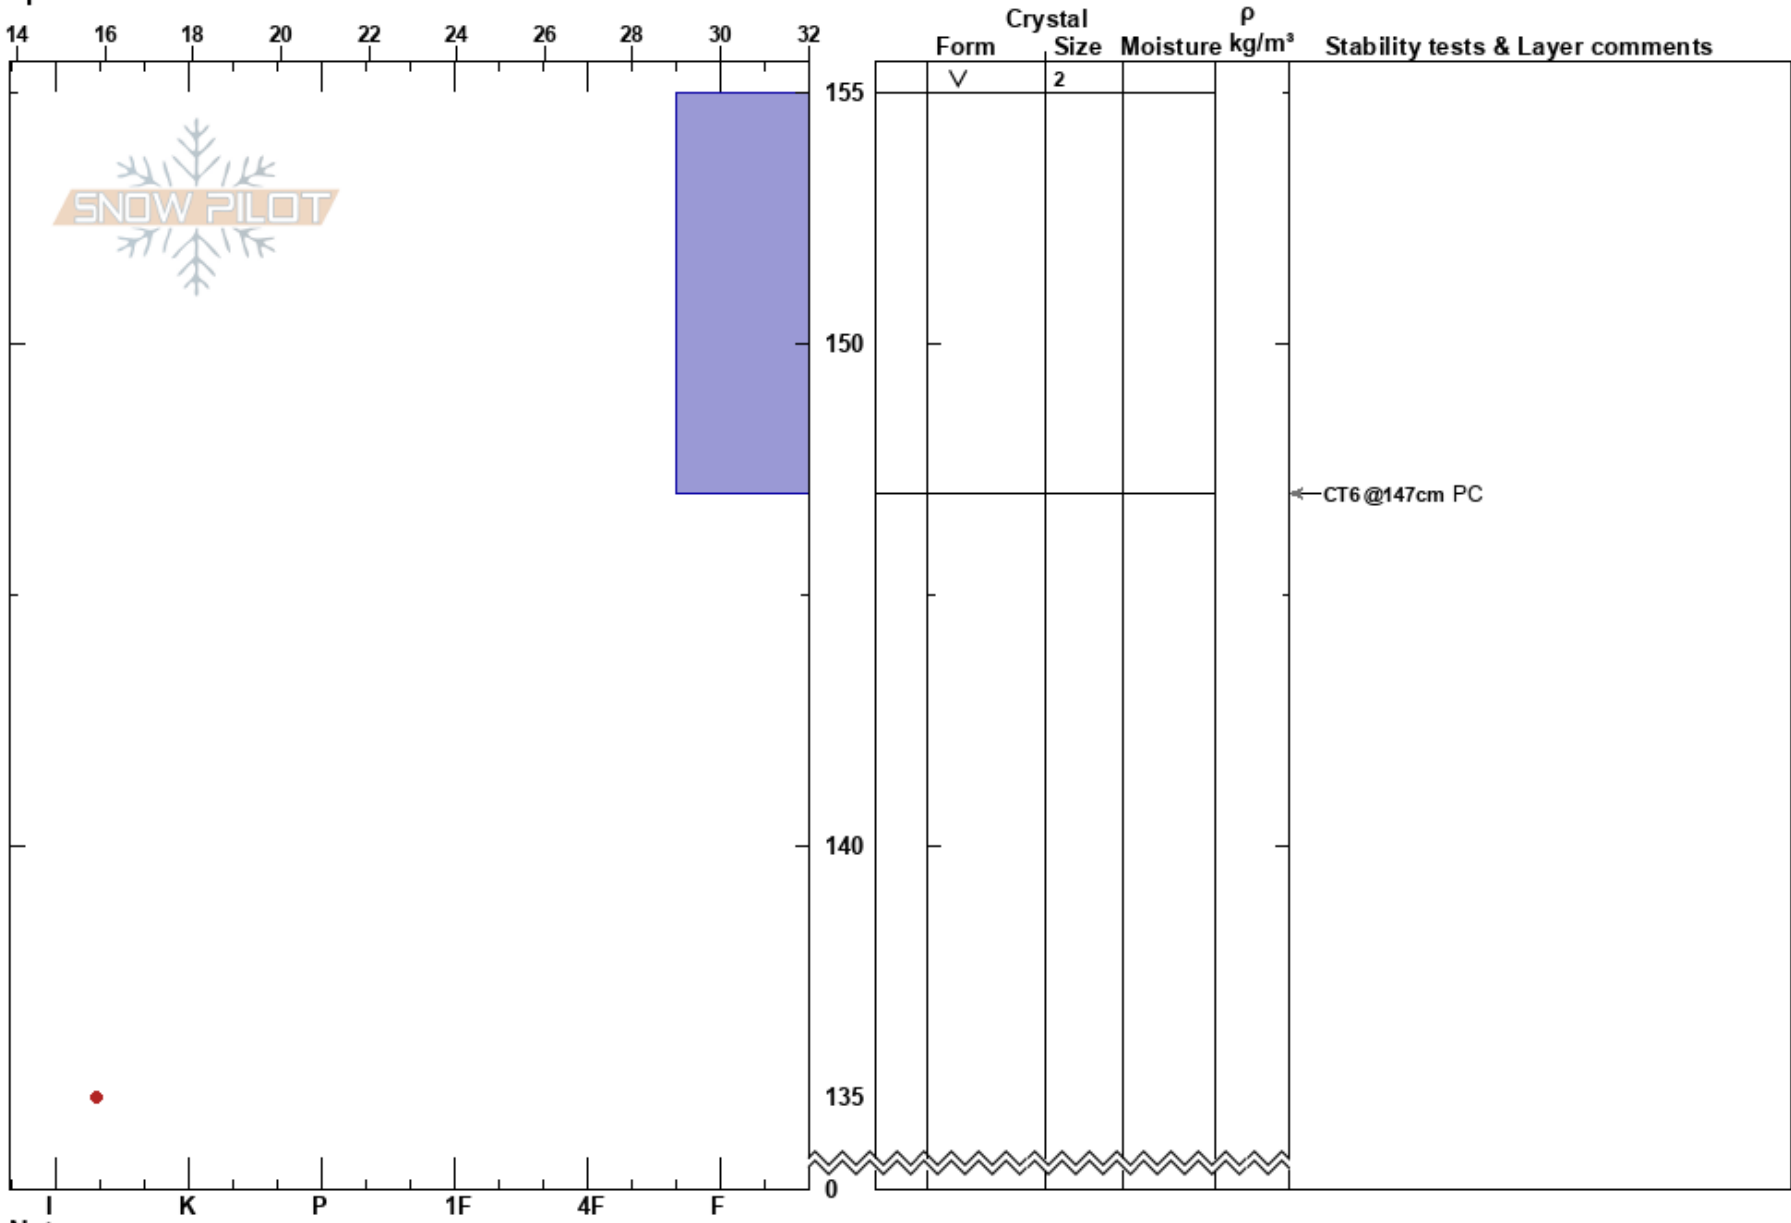

North Sharp - SharpMtn
Bear River Range
UT
Elevation: 8669 ft
Aspect: E
Specifics:

Noah Sievers
01/24/2022 - 12:20pm
Co-ord: 41.44914N, -111.72019W
Slope Angle:
Wind Loading:

Stability: Good
Air Temperature:
Sky Cover: FEW
Precipitation: NO
Wind: Light Breeze

HS:155
PF:30
Layer Notes:

Notes: