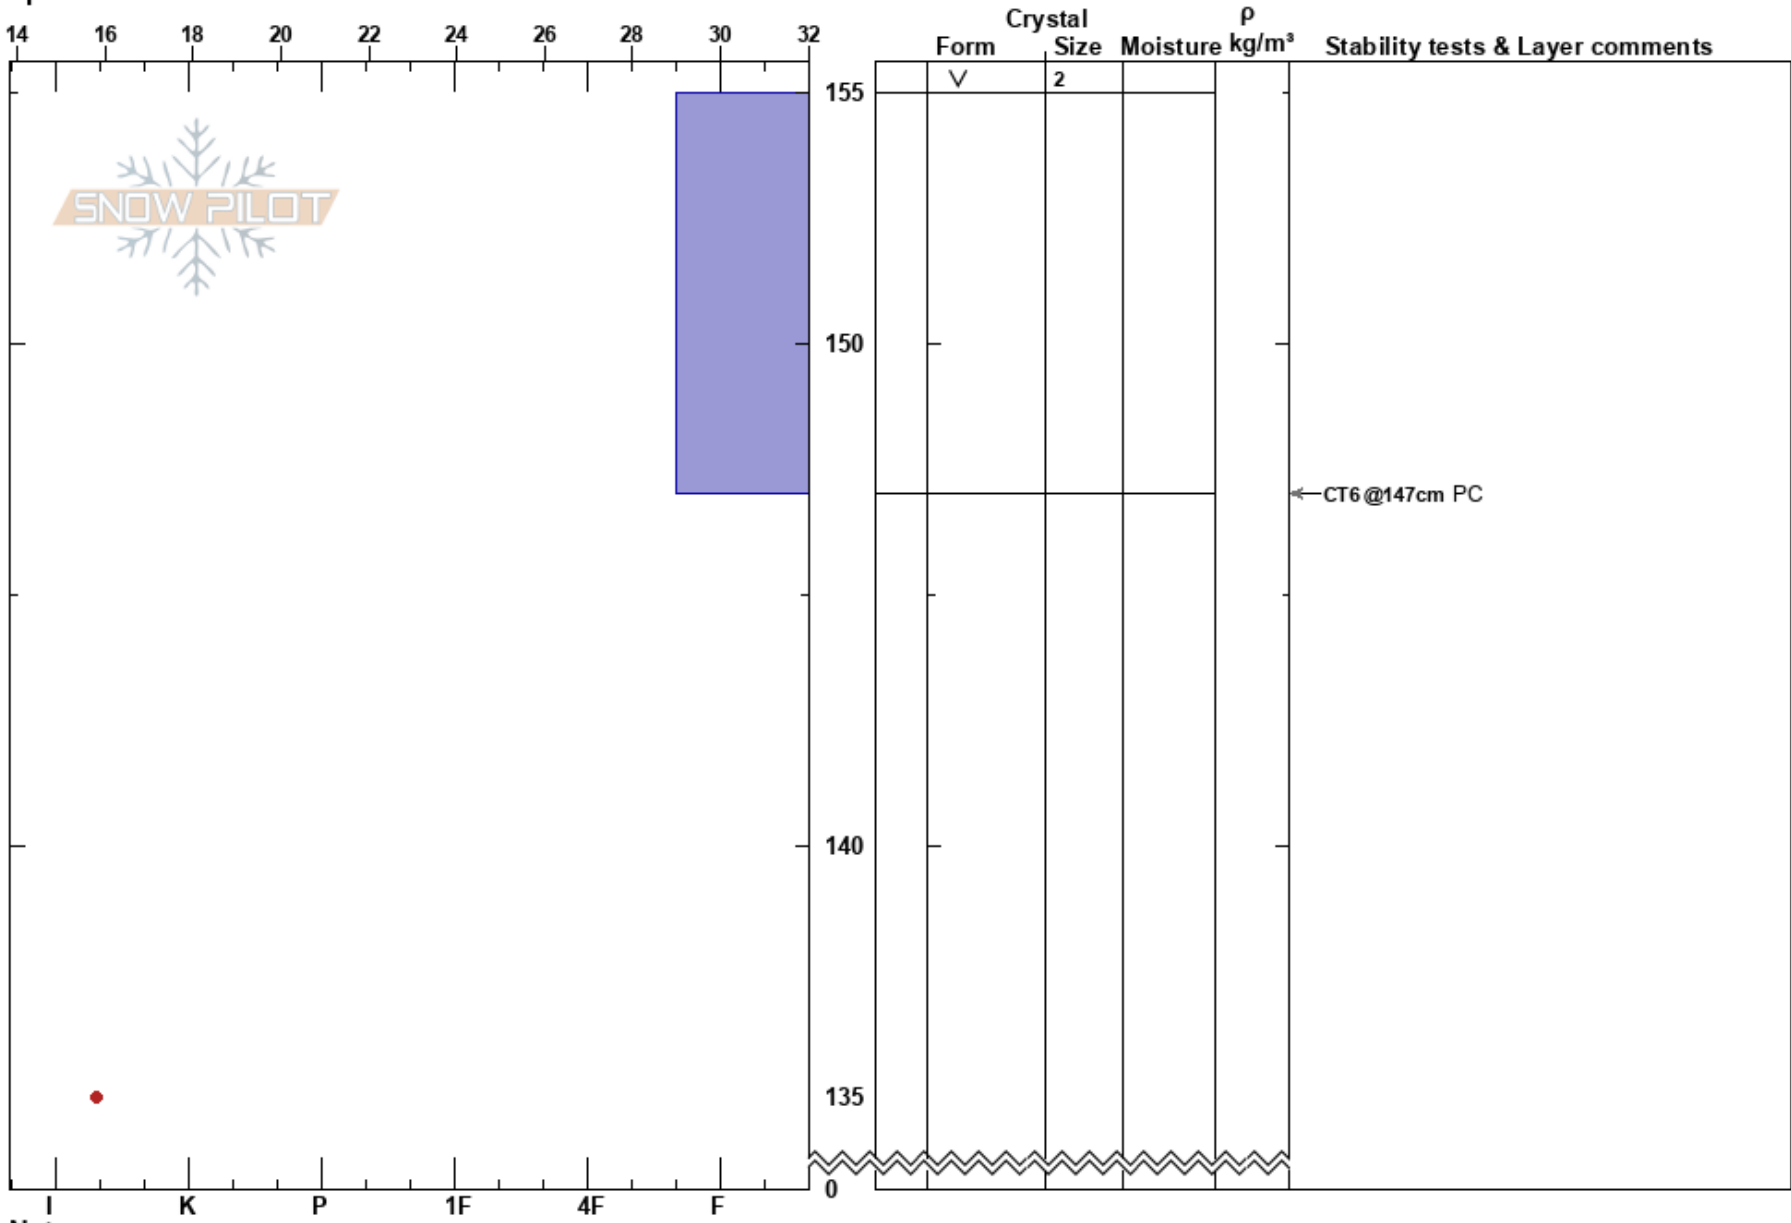

North Sharp - SharpMtn  
Bear River Range  
UT  
Elevation: 8669 ft  
Aspect: E  
Specifics:

Noah Sievers  
01/24/2022 - 12:20pm  
Co-ord: 41.44914N, -111.72019W  
Slope Angle:  
Wind Loading:

Stability: Good  
Air Temperature:  
Sky Cover: FEW  
Precipitation: NO  
Wind: Light Breeze

HS:155  
PF:30  
Layer Notes:

Notes: