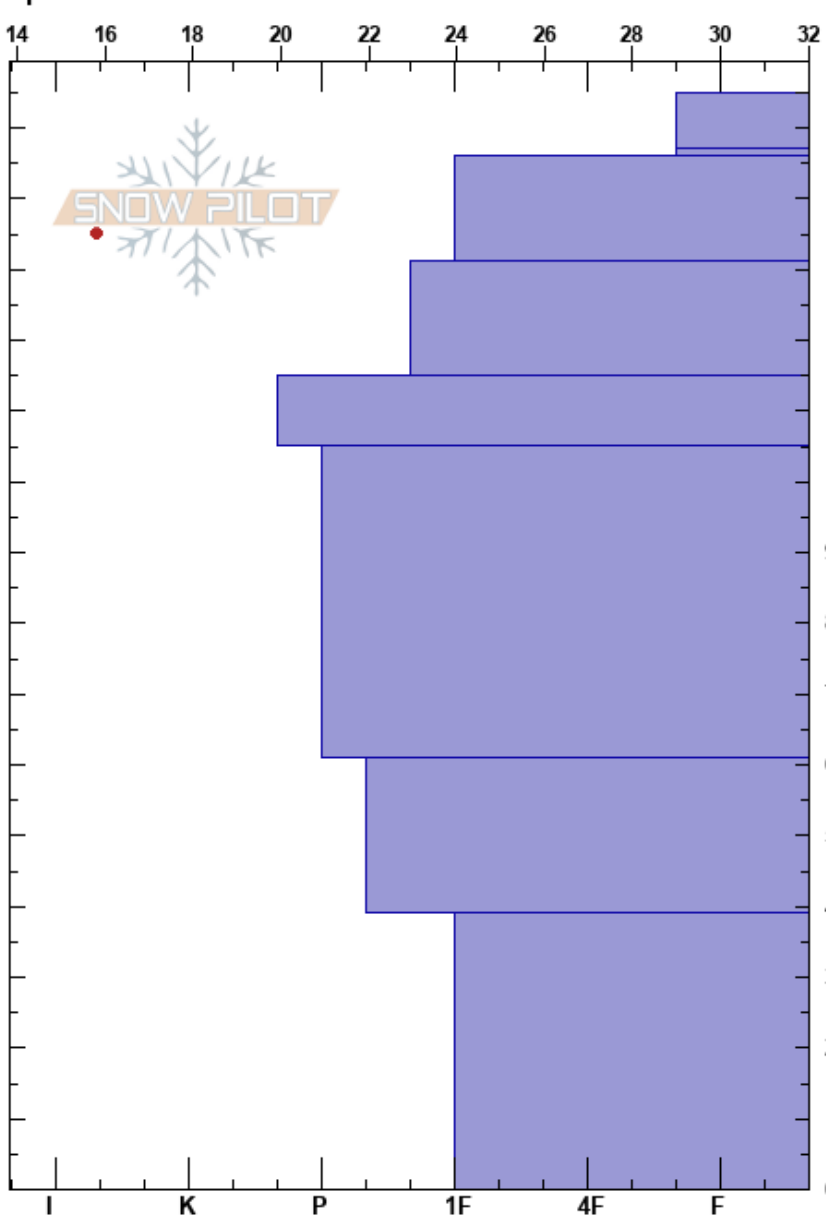

North Sharp  
 Bear River Range  
 UT  
 Elevation: 8669 ft  
 Aspect: E  
 Specifics:

Noah Sievers  
 01/24/2022 - 12:20pm  
 Co-ord: 41.44914N, -111.72019W  
 Slope Angle:  
 Wind Loading:

Stability: Good  
 Air Temperature:  
 Sky Cover: FEW  
 Precipitation: NO  
 Wind: Light Breeze

HS:155  
 PF:30 147-146cm:Problematic layer

Form	Crystal		Moisture	ρ kg/m³	Stability tests & Layer comments
	Size				
∇	2				
∇	2				←CT6 @147cm PC
					←CT16 @131cm RP
					←CT24 @115cm BRK
∧	2				

Notes: