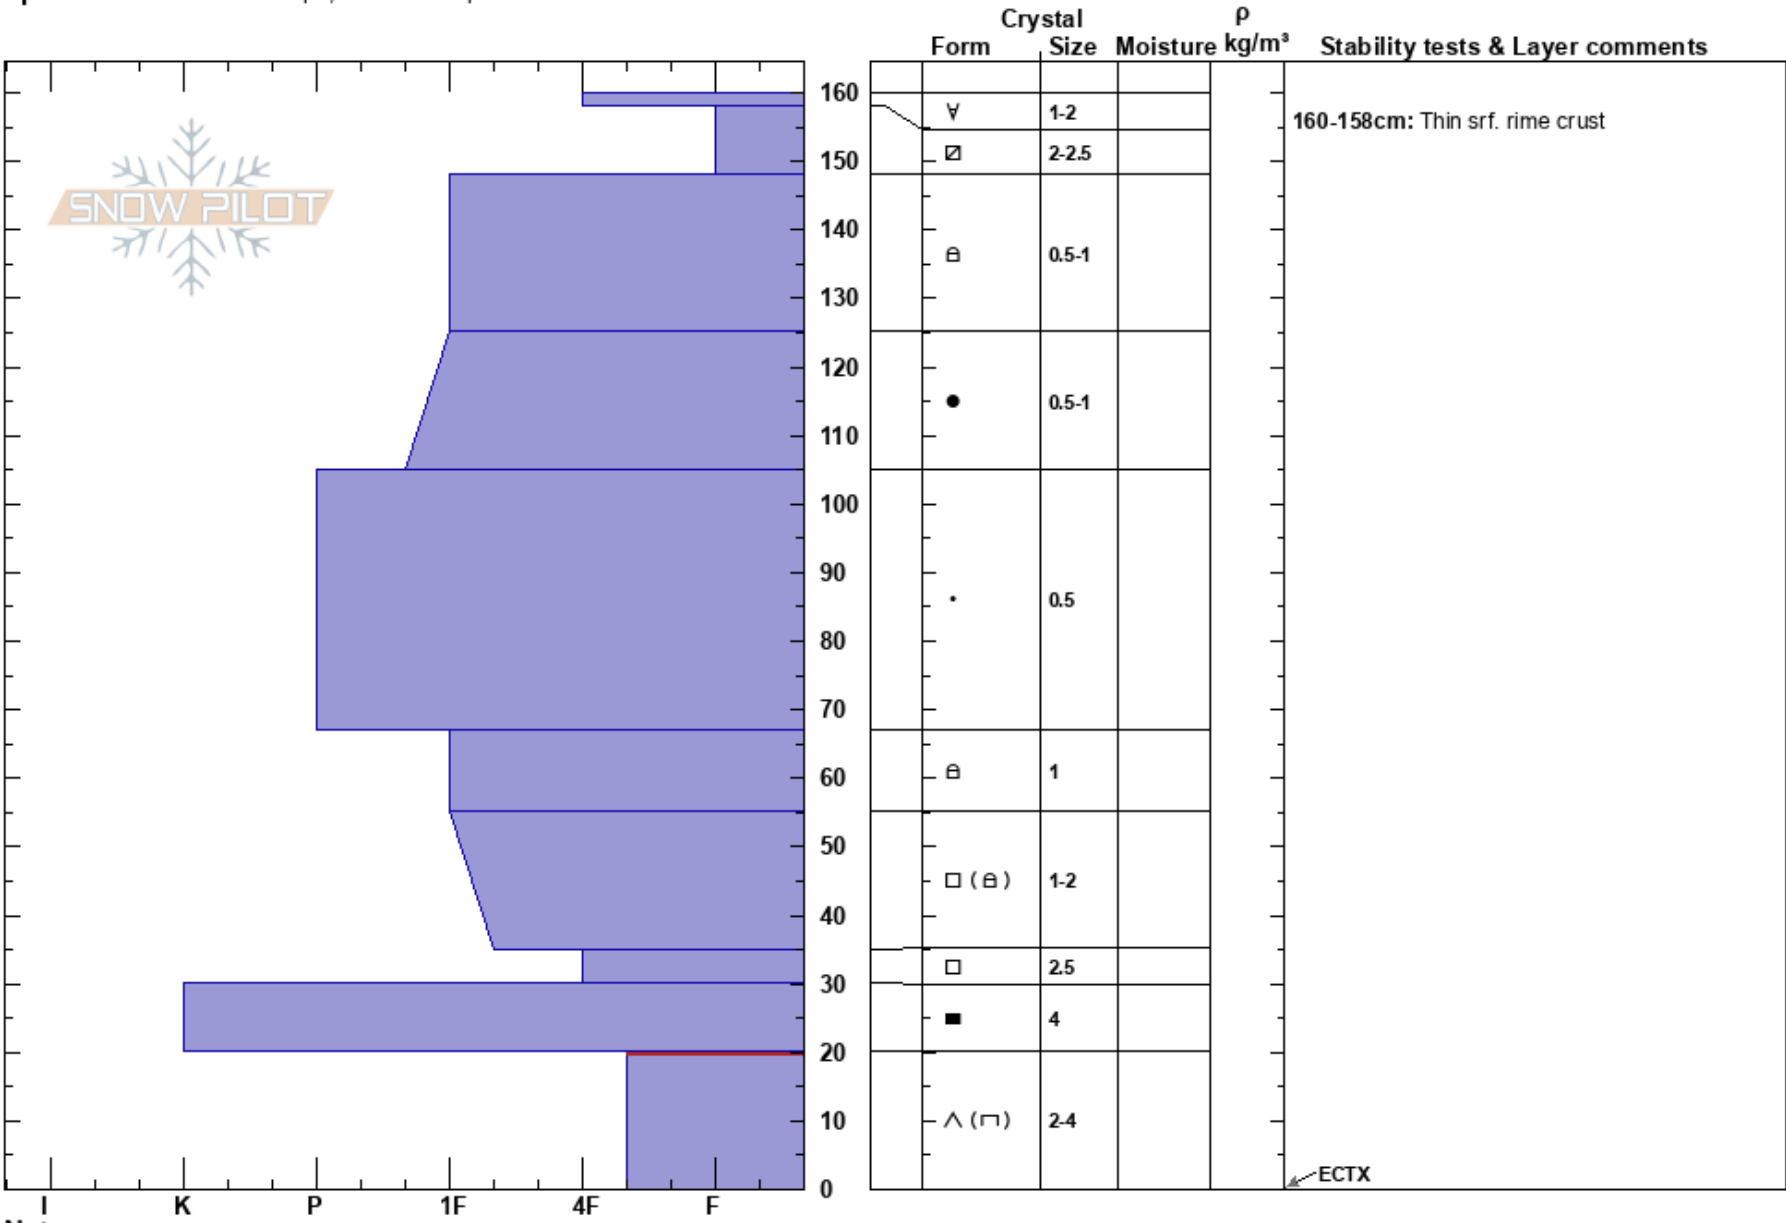

Golden Eagle  
 Uinta Range  
 UT  
 Elevation: 10394 ft  
 Aspect: 103°  
 Specifics: Ski tracks on slope; We skied slope

Jason Boyer  
 01/24/2022 - 12:15pm  
 Co-ord: 40.83656N, -111.07098W  
 Slope Angle: 34°  
 Wind Loading: no

Stability: Good  
 Air Temperature:  
 Sky Cover: SCT  
 Precipitation: NO  
 Wind: NE Light Breeze

HS:160  
 PF:25  
 PS:10  
 160-158cm: Thin srf. rime crust  
 20-0cm: Problematic layer

ECTX

Notes: