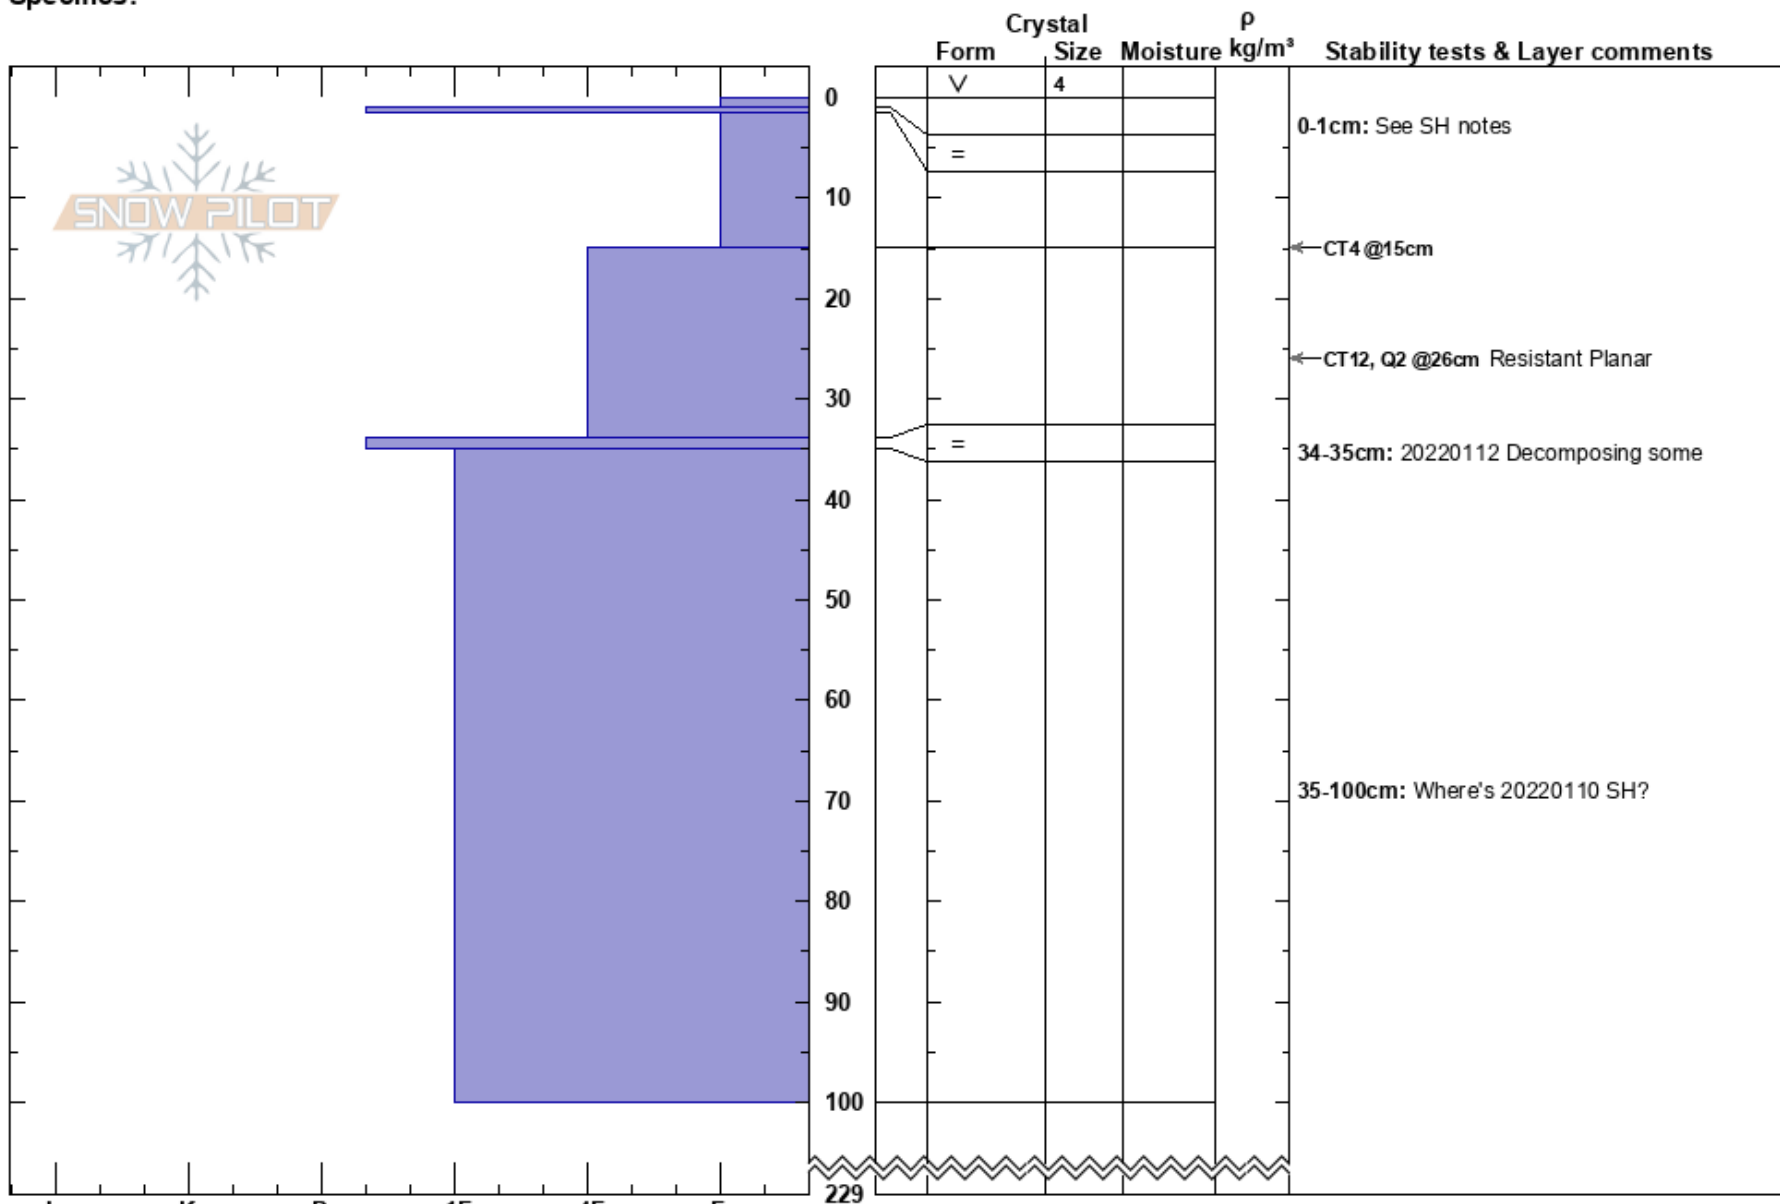

N. Fork Bull
 Cabinet Mountains
 ID
Elevation: 1717 m
Aspect: S
Specifics:

M. Krmpotich
 01/23/2022 - 11:00am
Co-ord: 48.25679N, -115.74848W
Slope Angle: 26°
Wind Loading:

Stability:
Air Temperature:
Sky Cover: CLR
Precipitation: NO
Wind: Calm

HS: 229
PS: 10
Layer Notes:
 0-1cm: See SH notes
 34-35cm: 20220112 Decomposing some
 35-100cm: Where's 20220110 SH?

Notes: SH specific areas near and above treeline, no sun melt by mid day. Pinwheeling S aspects. Found, 1-3 day? old, N-D1.5 slides of top ~15 cm on W aspect. Easy informal hand pit shears @ 2 cm of top crust.