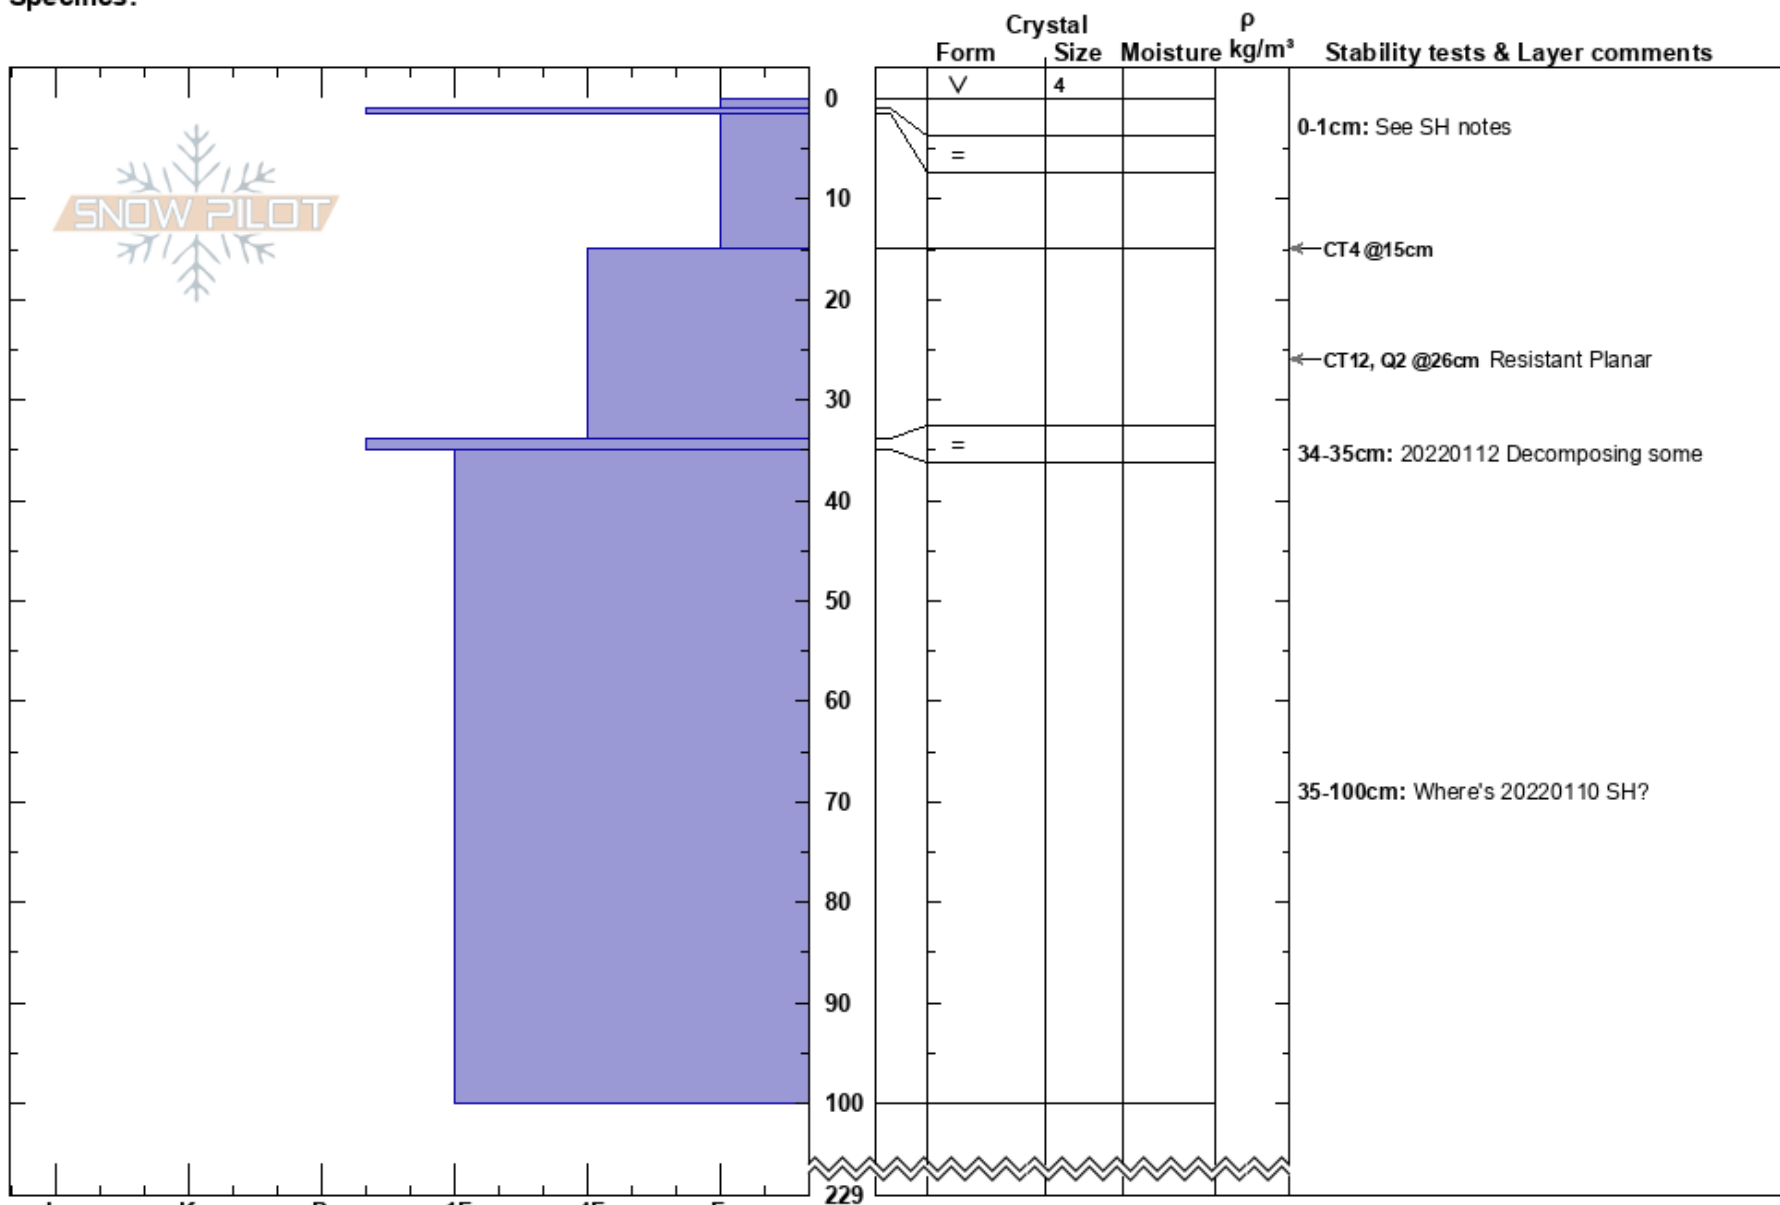

N. Fork Bull
 Cabinet Mountains
 ID
Elevation: 1717 m
Aspect: S
Specifics:

M. Krmpotich
 01/23/2022 - 11:00am
Co-ord: 48.25679N, -115.74848W
Slope Angle: 26°
Wind Loading:

Stability:
Air Temperature:
Sky Cover: CLR
Precipitation: NO
Wind: Calm

HS: 229
PS: 10
Layer Notes:
 0-1cm: See SH notes
 34-35cm: 20220112 Decomposing some
 35-100cm: Where's 20220110 SH?

Notes: SH specific areas near and above treeline, no sun melt by mid day. Pinwheeling S aspects. Found, 1-3 day? old, N-D1.5 slides of top ~15 cm on W aspect. Easy informal hand pit shears @ 2 cm of top crust.