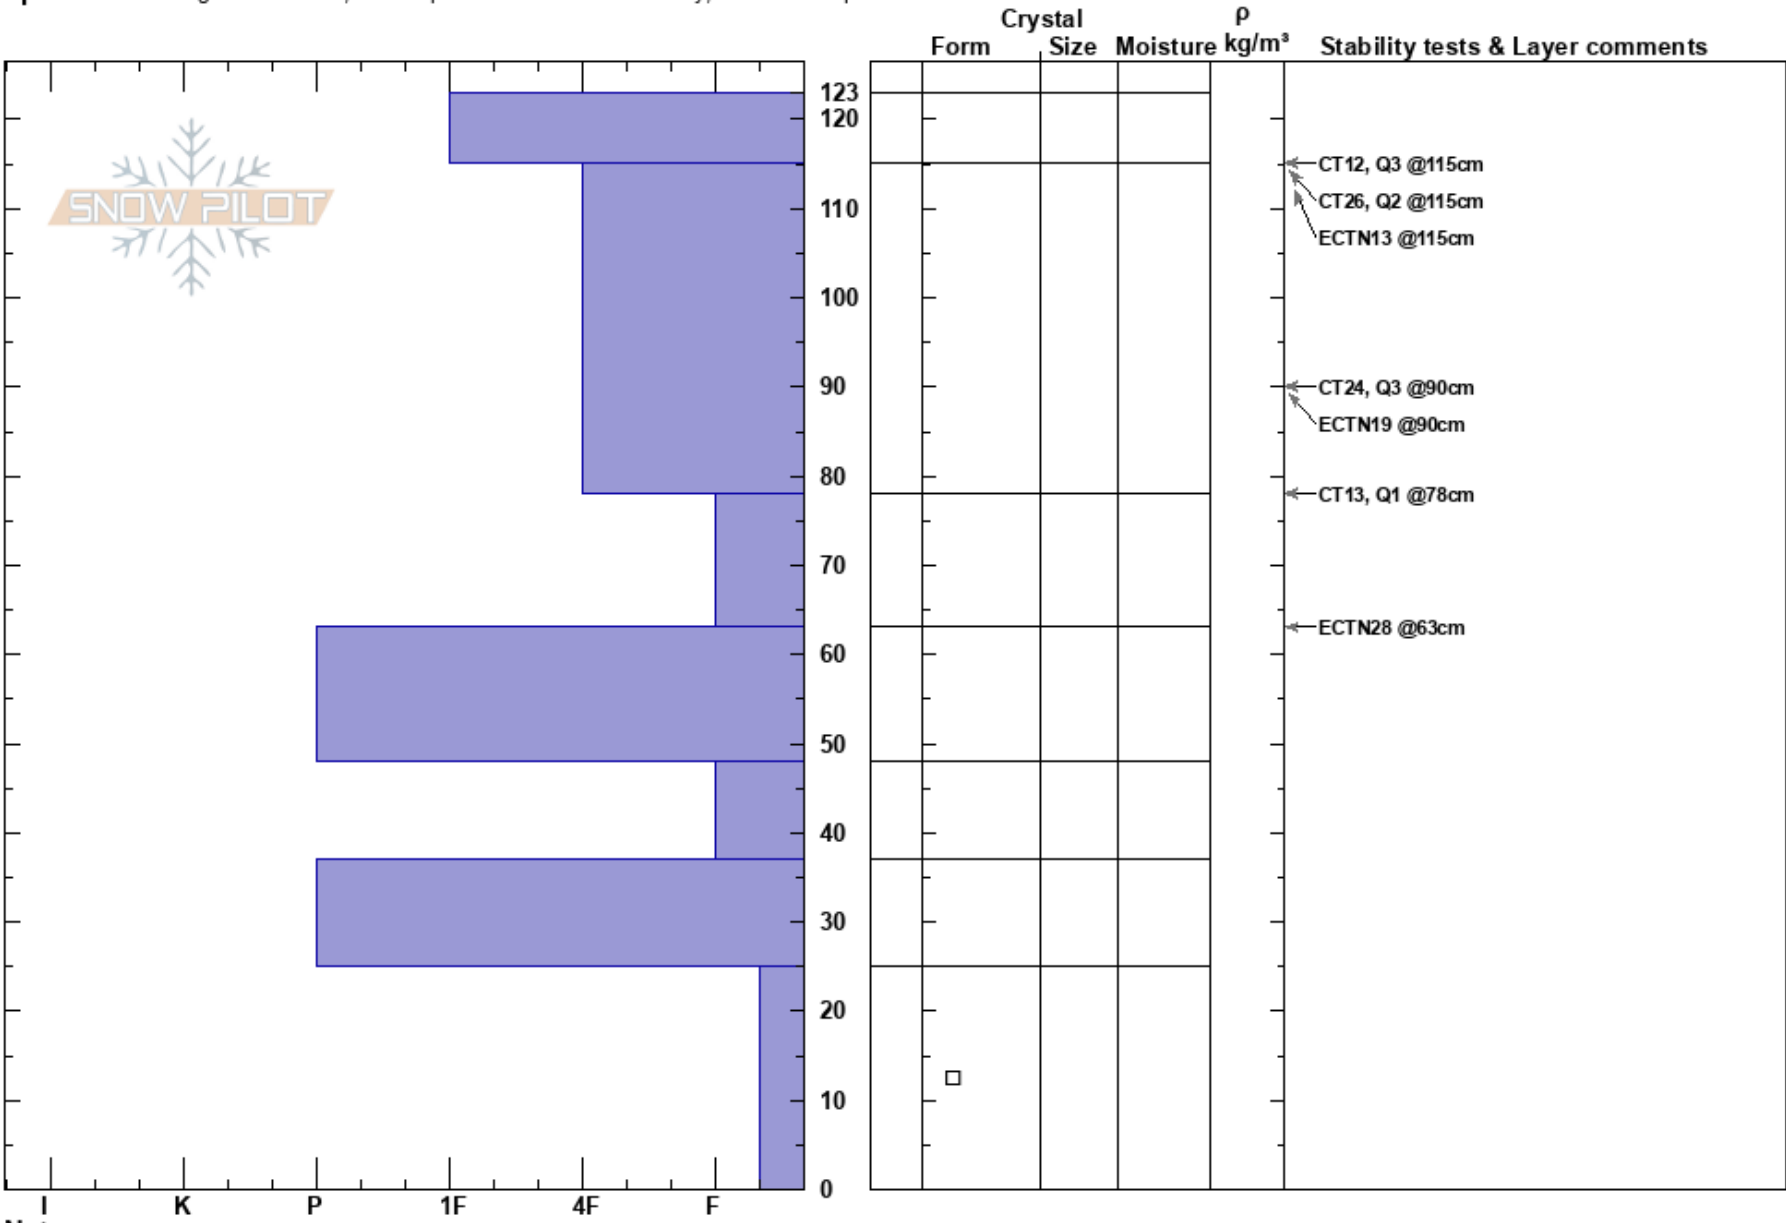

Miller Time
 Kachina Peaks
 AZ
 Elevation: 11635 ft
 Aspect: W
 Specifics: Pit dug in a Ski Area; Pit is representative of backcountry; We skied slope

Michael Schmidt
 01/23/2022 - 11:37am
 Co-ord: 35.33093N, -111.67935W
 Slope Angle: 40°
 Wind Loading: yes

Stability: **HS:123**
 Air Temperature: **PF:40** 123-115cm:Problematic layer
 Sky Cover: CLR
 Precipitation: NO
 Wind: NE Light Breeze

Notes: