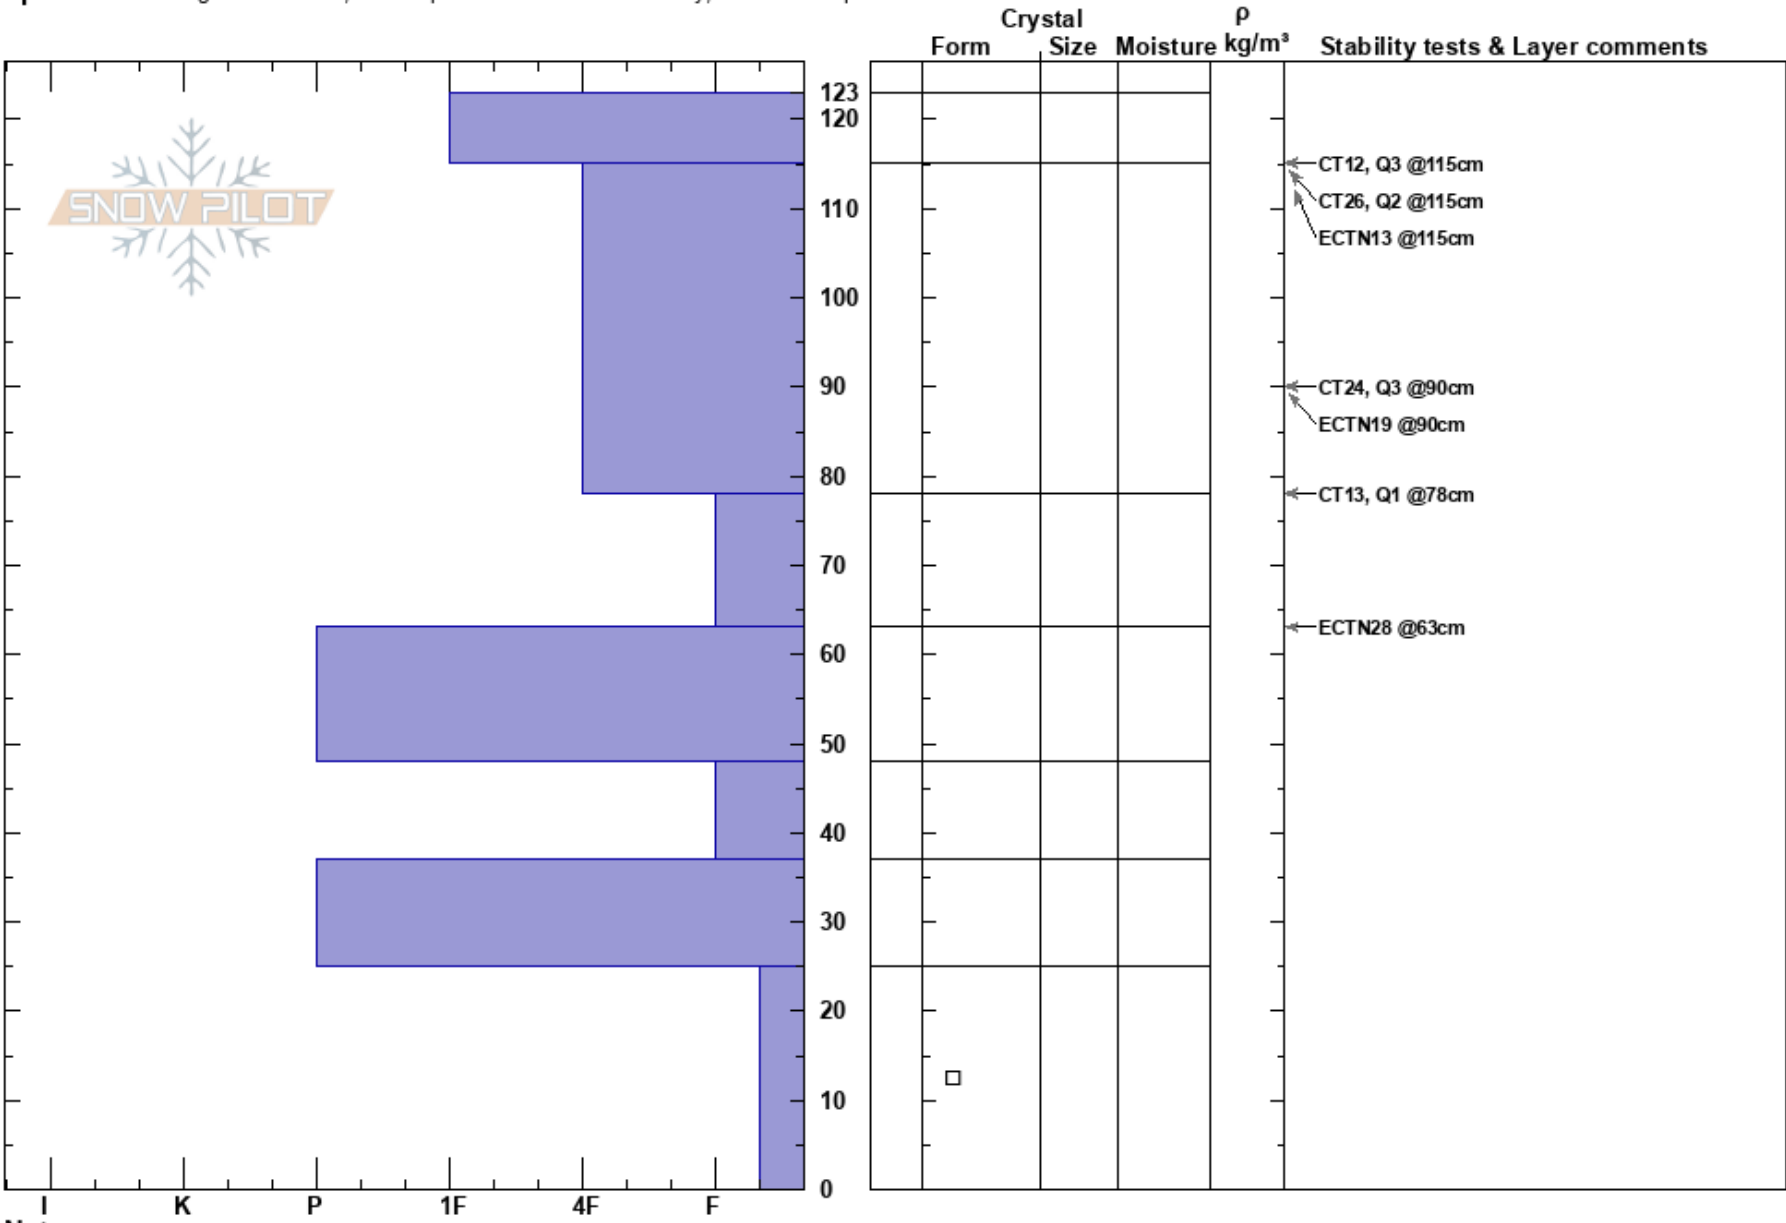

Miller Time  
 Kachina Peaks  
 AZ  
 Elevation: 11635 ft  
 Aspect: W  
 Specifics: Pit dug in a Ski Area; Pit is representative of backcountry; We skied slope

Michael Schmidt  
 01/23/2022 - 11:37am  
 Co-ord: 35.33093N, -111.67935W  
 Slope Angle: 40°  
 Wind Loading: yes

Stability: **HS:123**  
 Air Temperature: **PF:40** 123-115cm:Problematic layer  
 Sky Cover: CLR  
 Precipitation: NO  
 Wind: NE Light Breeze

Notes: