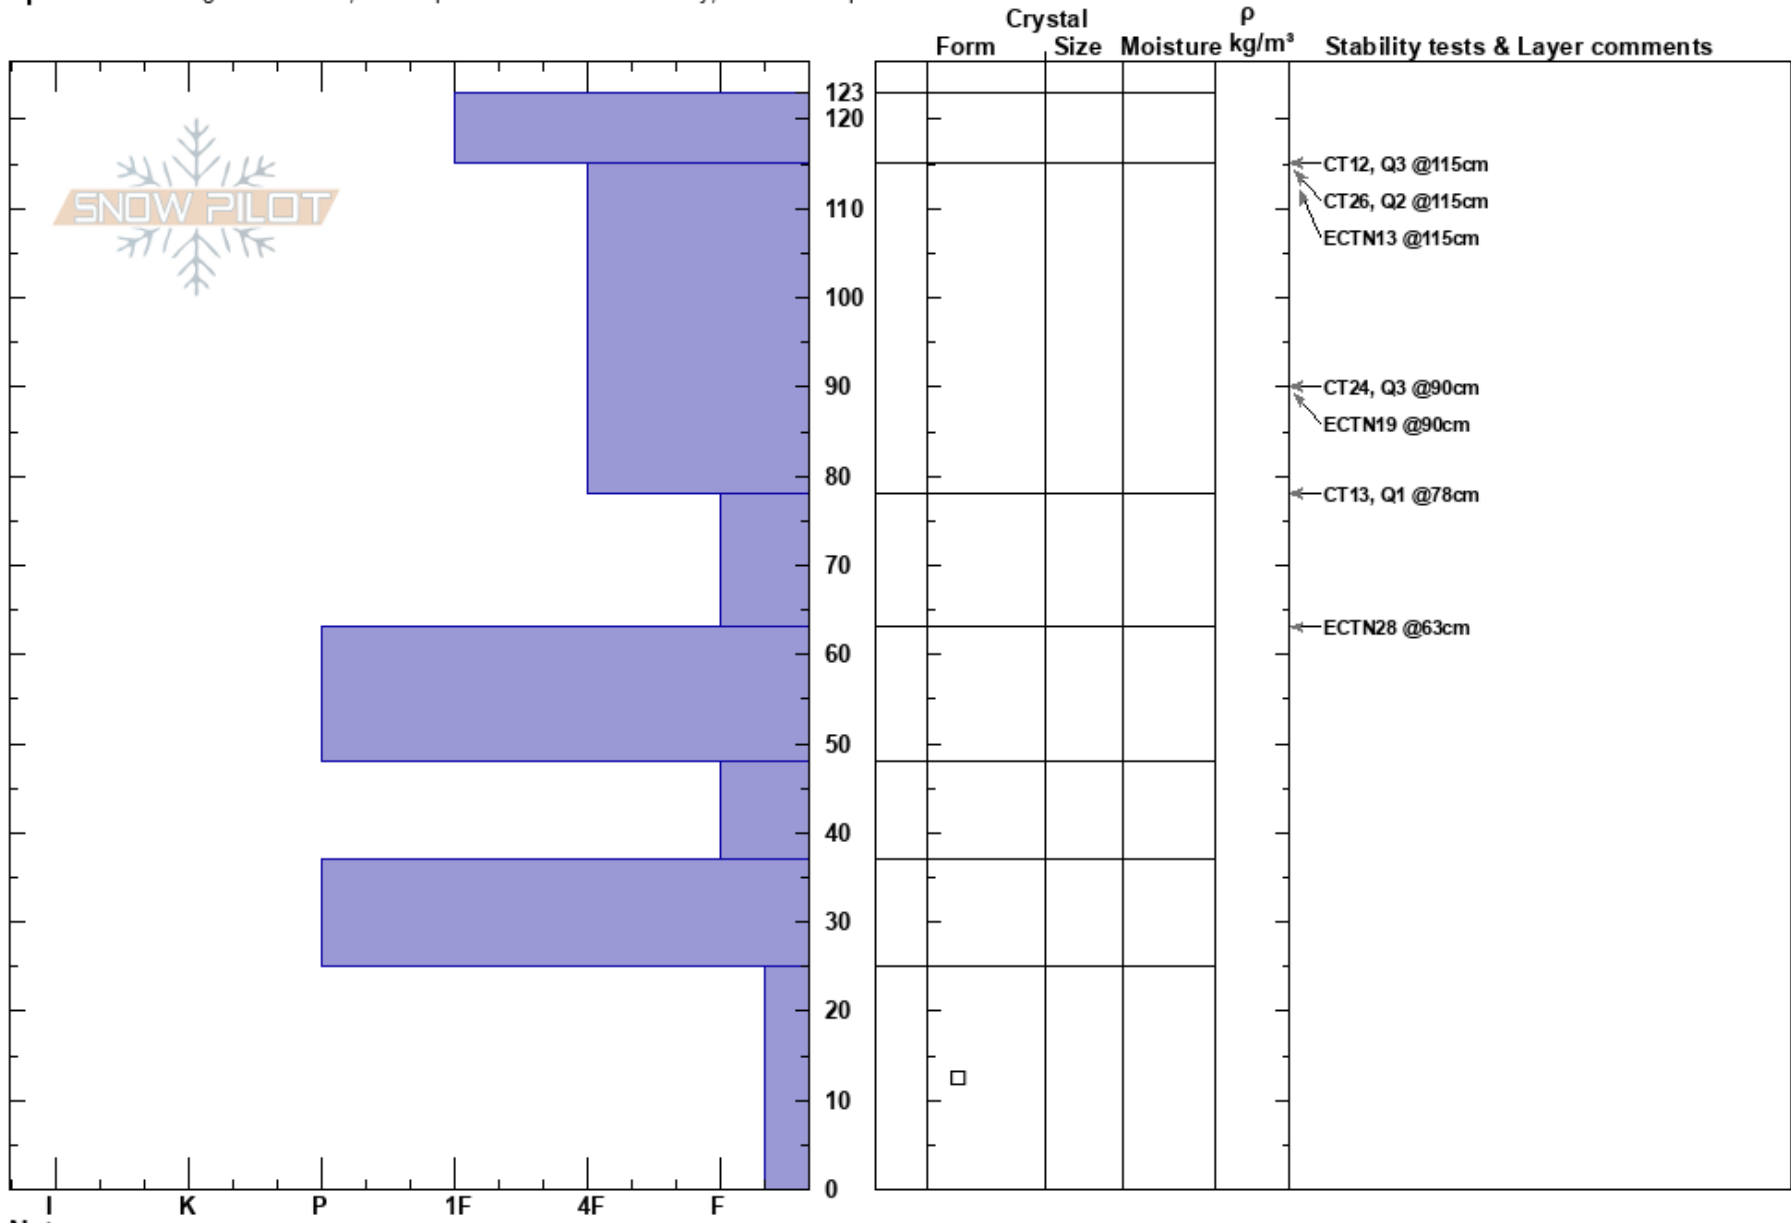

Miller Time
 Kachina Peaks
 AZ
 Elevation: 11635 ft
 Aspect: W
 Specifics: Pit dug in a Ski Area; Pit is representative of backcountry; We skied slope

Michael Schmidt
 01/23/2022 - 11:37am
 Co-ord: 35.33093N, -111.67935W
 Slope Angle: 40°
 Wind Loading: yes

Stability: **HS:123**
 Air Temperature: **PF:40** 123-115cm:Problematic layer
 Sky Cover: CLR
 Precipitation: NO
 Wind: NE Light Breeze

Notes: