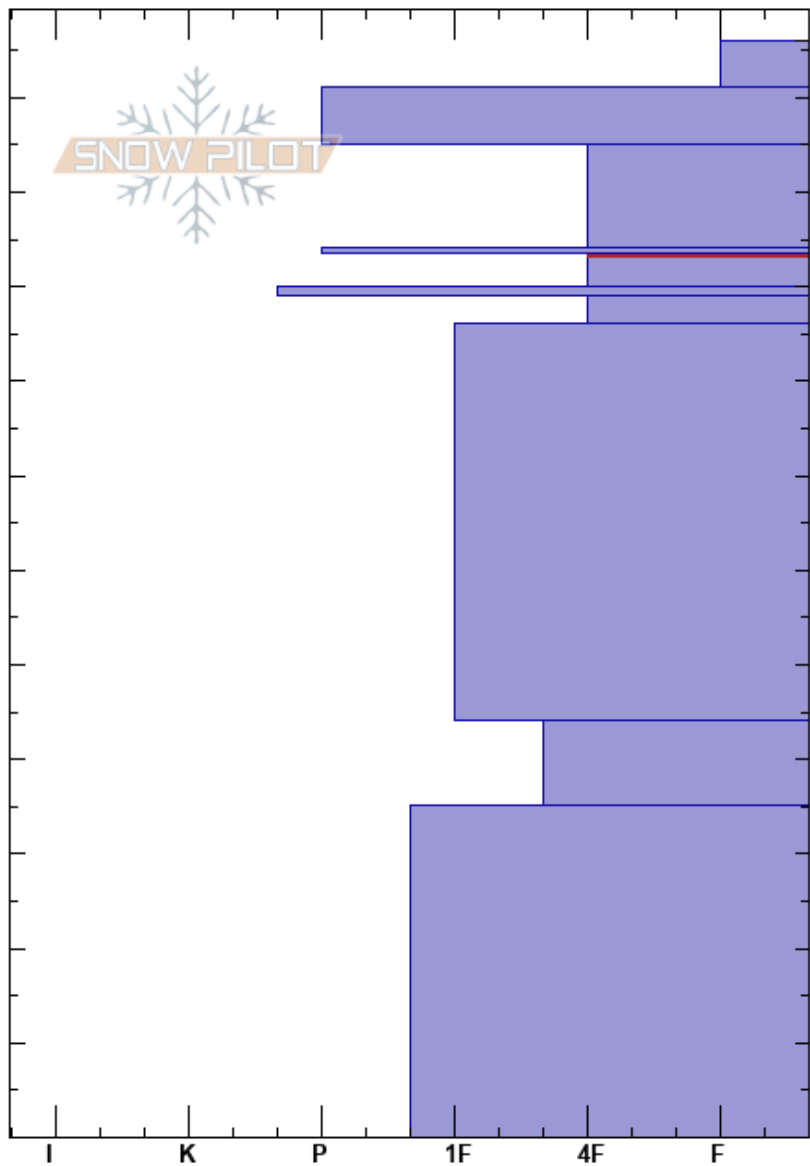

Pioneer Mtn. Y.C.
 Madison Range-N
 MT
 Elevation: 9300 ft
 Aspect: 40°
 Specifics: Pit dug in a Ski Area; Pit is representative of backcountry; We skied slope

Alex Marienthal
 12/01/2017 - 11:30am
 Co-ord: 45.23385N, -111.44794W
 Slope Angle: 25°
 Wind Loading: previous

Stability: Good
 Air Temperature:
 Sky Cover: FEW
 Precipitation: NO
 Wind: Calm

HS:116
 93.5-90cm: Problematic layer

Crystal Form	Crystal Size	Moisture	ρ kg/m ³	Stability tests & Layer comments
*				
■				CT3, Q2 @105cm ECTN10 @105cm
■				CT14, Q3 @93.5cm CT12, Q3 @93.5cm ECTN15 @93.5cm PST100/100 (Arr) @93.5cm
●				CT16, Q2 @89cm CT21, Q2 @89cm PST35/100 (Arr) @89cm
⊖				CT21, Q3 @44cm CT26, Q2 @44cm PST40/100 (Arr) @44cm
				ECTX