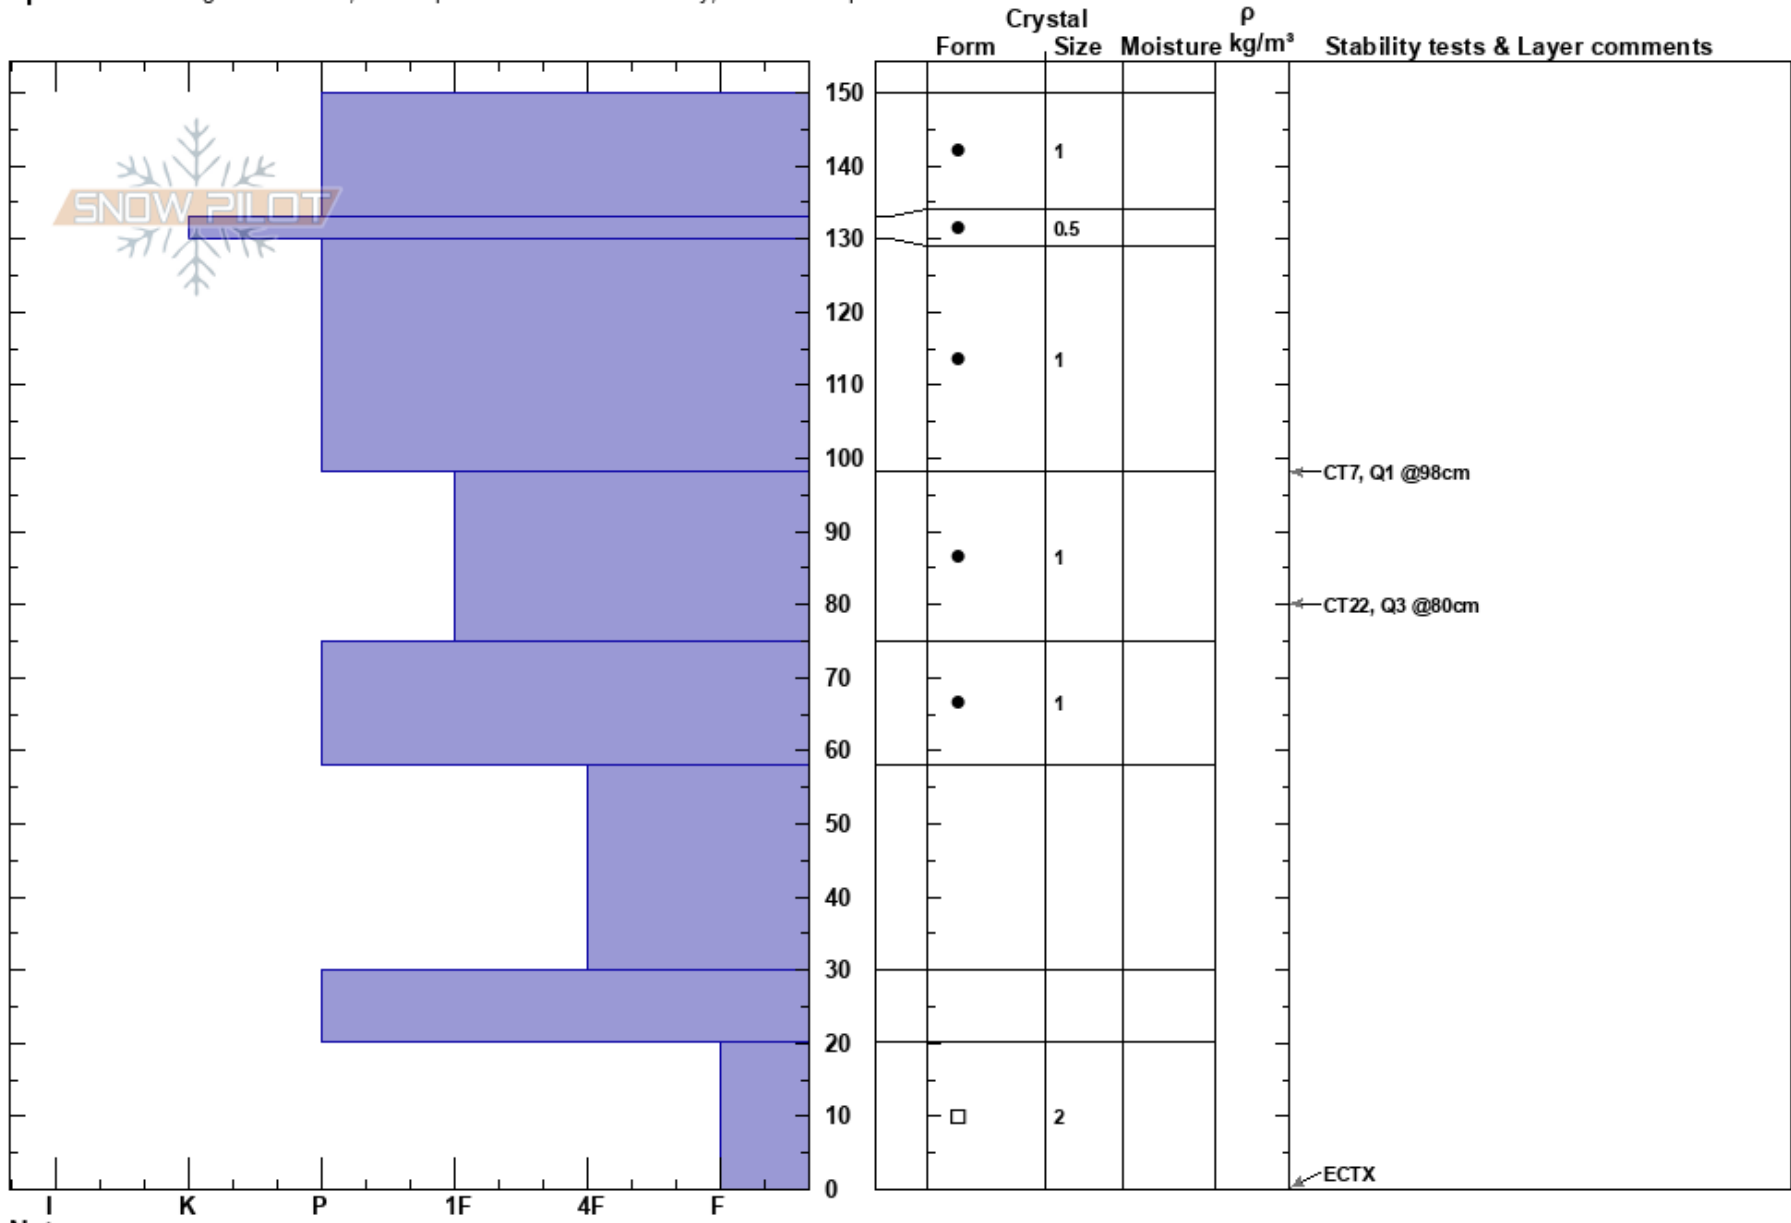

Miller Time
 Kachina Peaks
 AZ
 Elevation: 11420 ft
 Aspect: W

Michael Schmidt
 01/10/2022 - 11:54am
 Co-ord: 35.33142N, -111.67970W
 Slope Angle: 45°
 Wind Loading:

Stability:
 Air Temperature: -4°C
 Sky Cover: CLR
 Precipitation: NO
 Wind: Light Breeze

HS:150
 PF:2 20-0cm: Problematic layer
 PS:0

Specifics: Pit dug in a Ski Area; Pit is representative of backcountry; We skied slope

Notes: