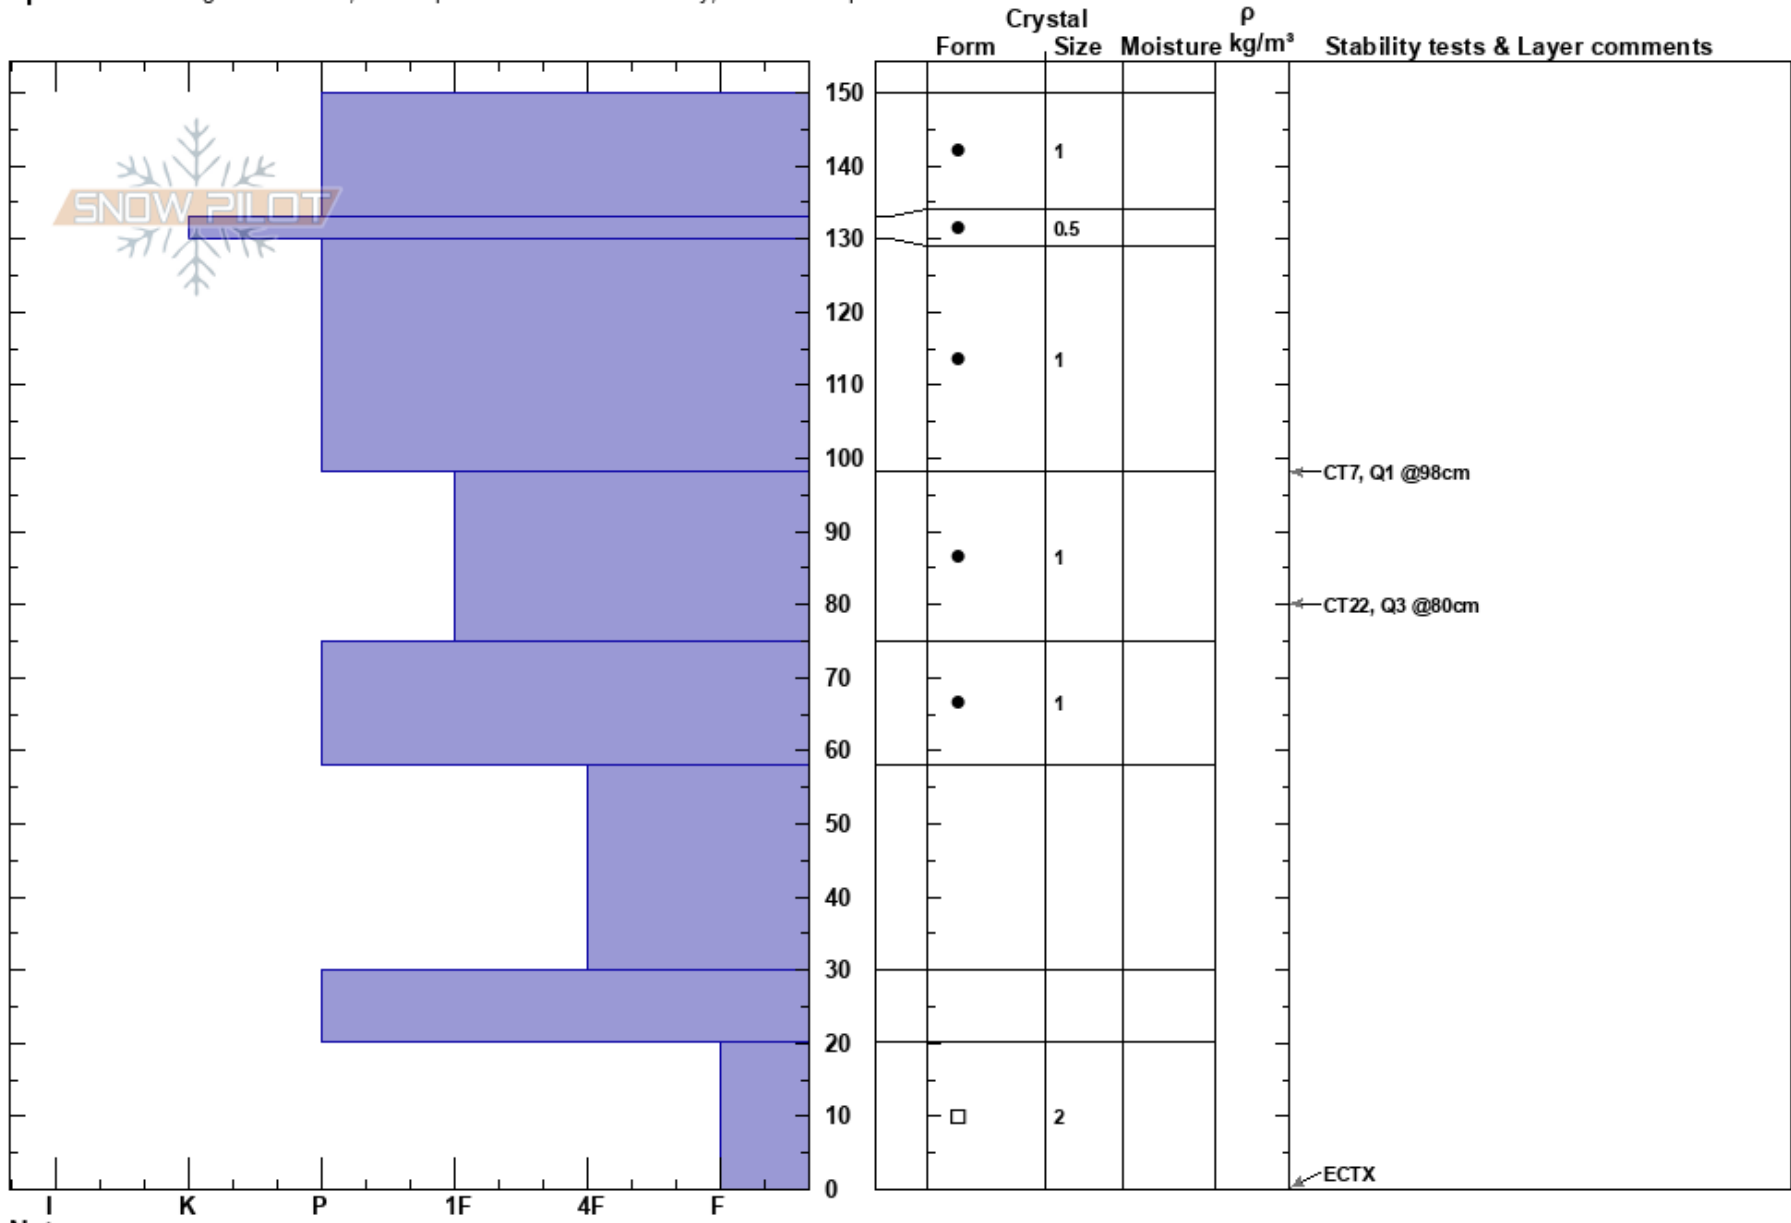

Miller Time  
 Kachina Peaks  
 AZ  
 Elevation: 11420 ft  
 Aspect: W

Michael Schmidt  
 01/10/2022 - 11:54am  
 Co-ord: 35.33142N, -111.67970W  
 Slope Angle: 45°  
 Wind Loading:

Stability:  
 Air Temperature: -4°C  
 Sky Cover: CLR  
 Precipitation: NO  
 Wind: Light Breeze

HS:150  
 PF:2 20-0cm: Problematic layer  
 PS:0

Specifics: Pit dug in a Ski Area; Pit is representative of backcountry; We skied slope

Notes: