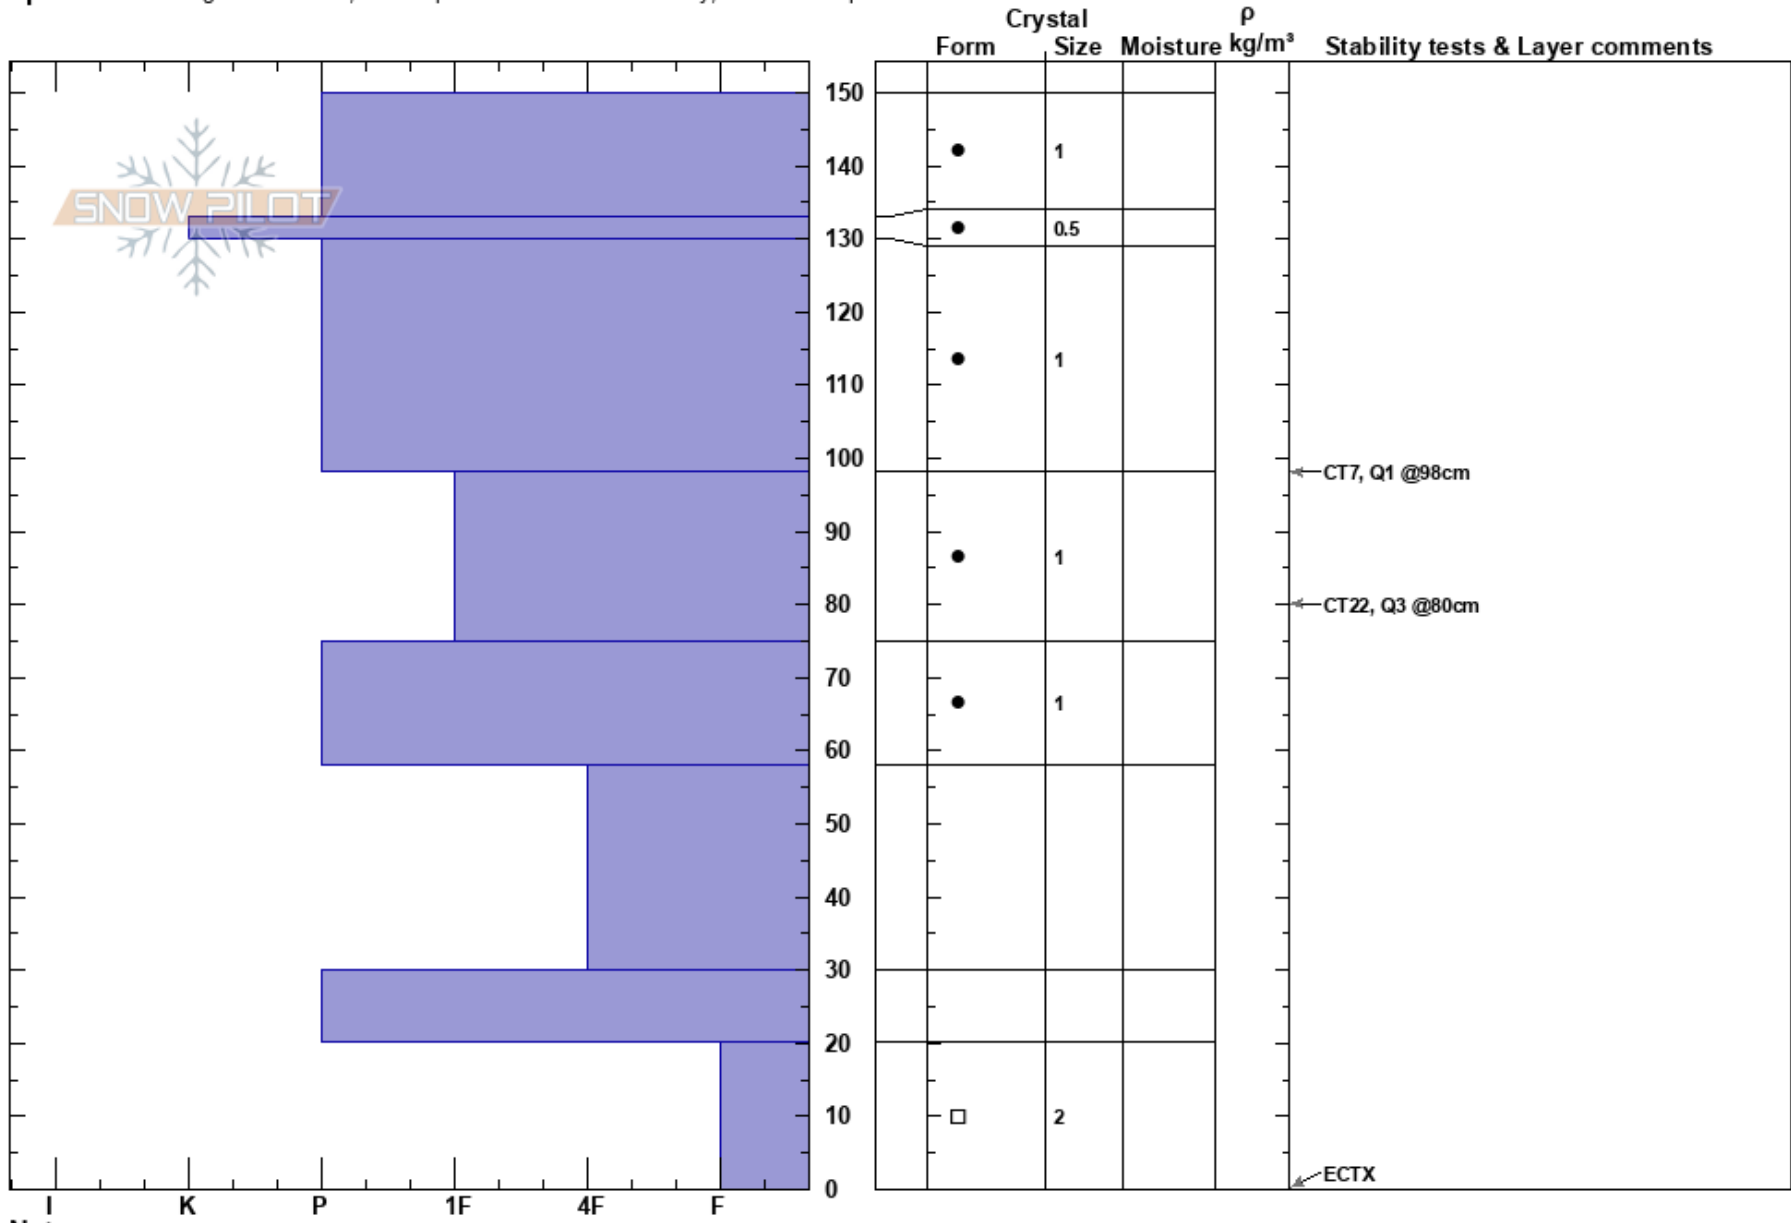

Miller Time
 Kachina Peaks
 AZ
 Elevation: 11420 ft
 Aspect: W

Michael Schmidt
 01/10/2022 - 11:54am
 Co-ord: 35.33142N, -111.67970W
 Slope Angle: 45°
 Wind Loading:

Stability:
 Air Temperature: -4°C
 Sky Cover: CLR
 Precipitation: NO
 Wind: Light Breeze
 HS:150
 PF:2
 PS:0
 20-0cm: Problematic layer

Specifics: Pit dug in a Ski Area; Pit is representative of backcountry; We skied slope

Notes: