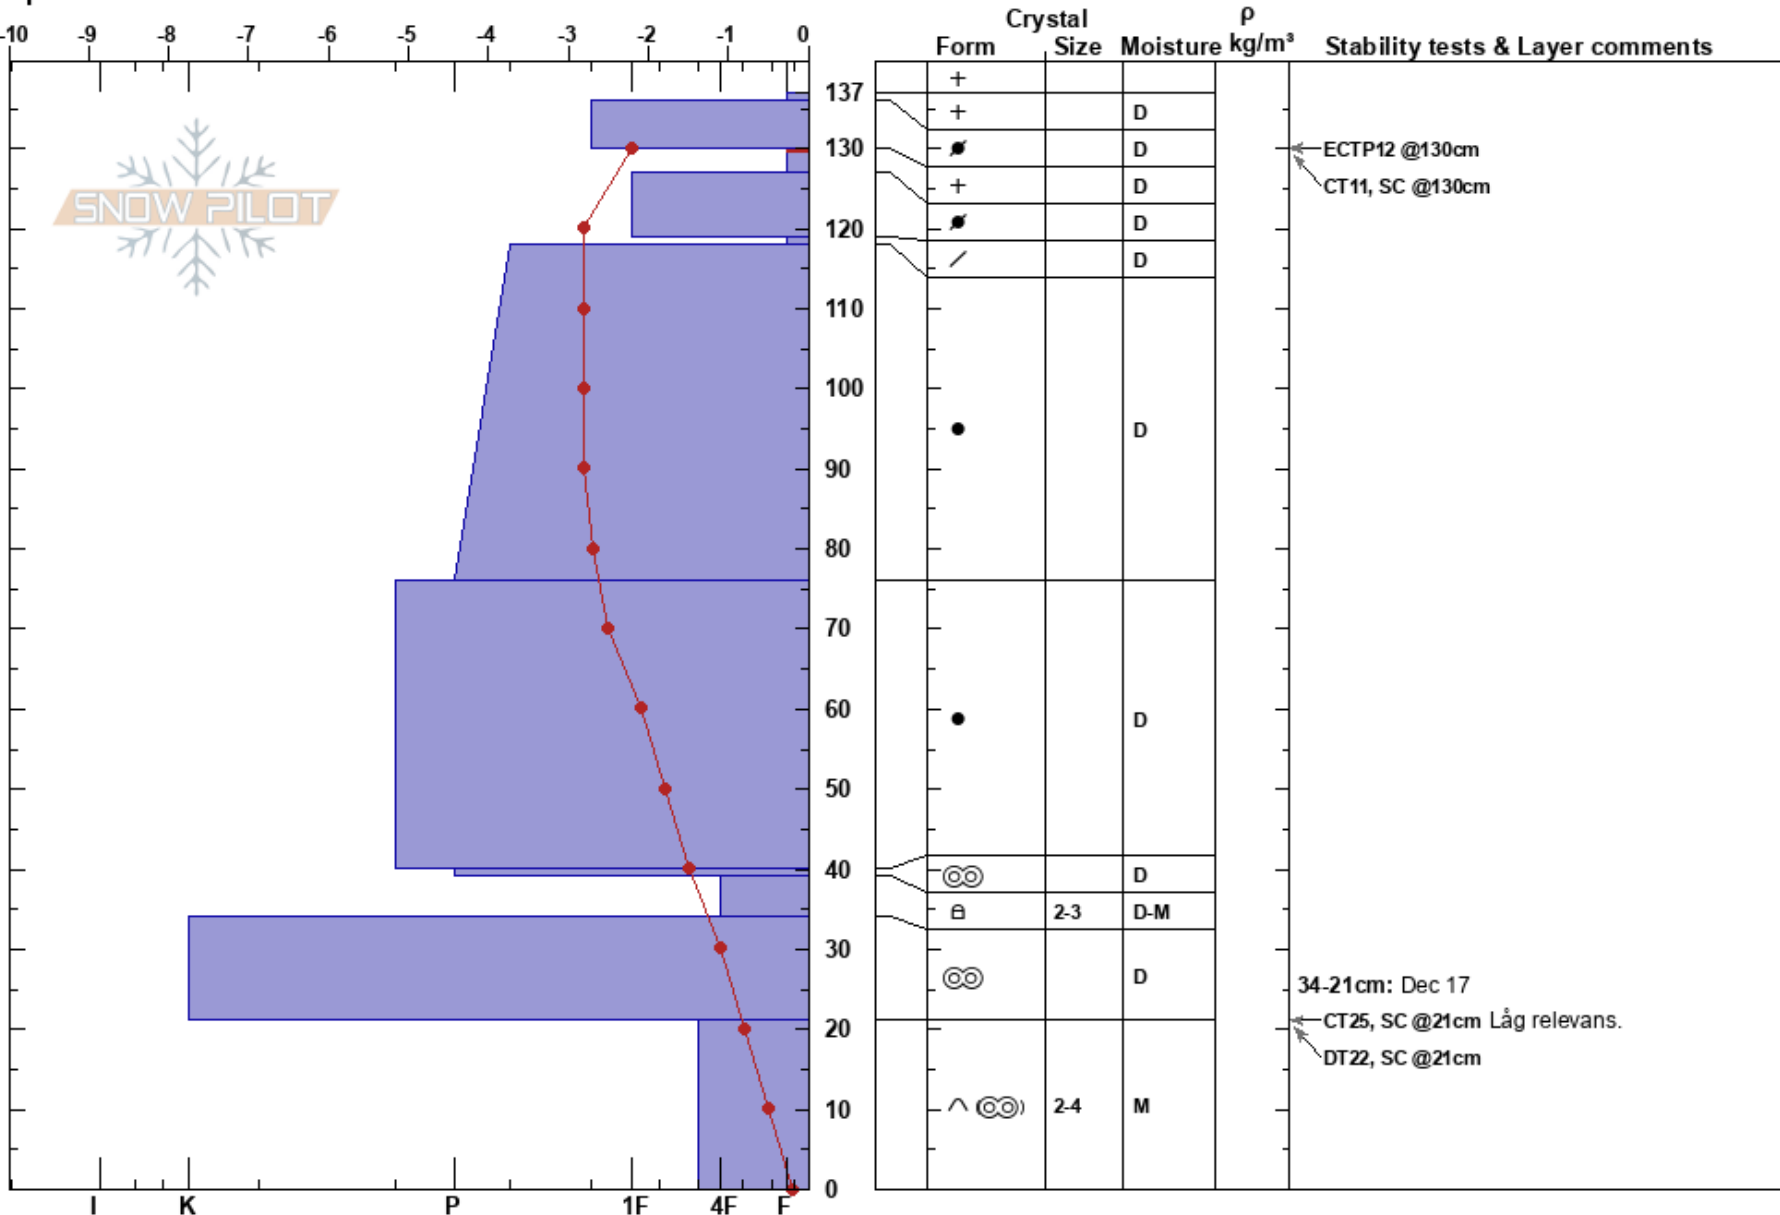

Småhamrarna
 Funäsfjällen
 Sweden
 Elevation: 950 m
 Aspect:
 Specifics:

John Wilcoxon
 24/01/2022 - 11:30
 Co-ord: 33V 362160E 6941504N
 Slope Angle: 18°
 Wind Loading: previous

Stability: Good
 Air Temperature: -1.8°C
 Sky Cover: OVC
 Precipitation: S-1
 Wind: W Light Breeze

HS:137
 PF:10
 130-127cm: Problematic layer
 34-21cm: Dec 17

Notes: OBJ: Bedöm drevsnöflak. Observera Nysnönmängd. Identifiera potentiella PWL.