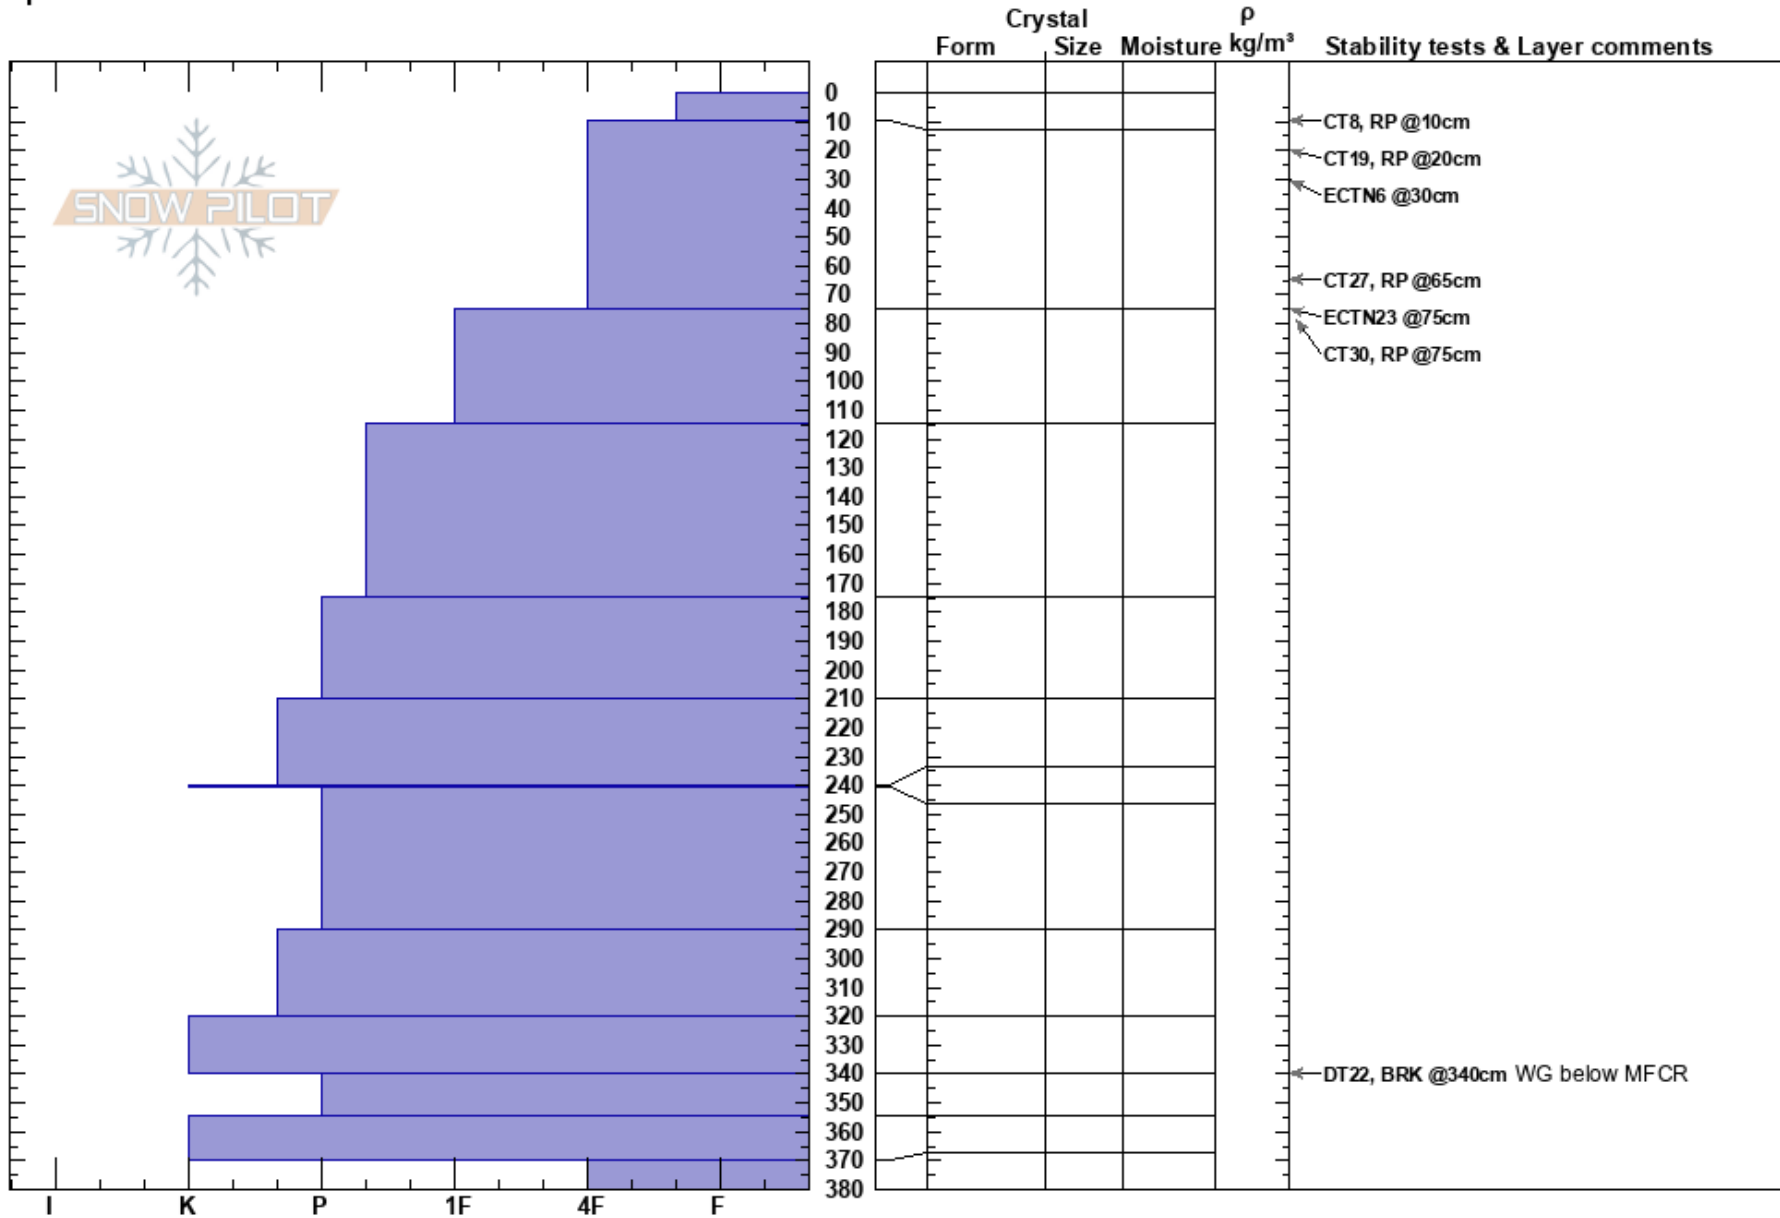

Macdonald Face
 Cariboo
 BC
 Elevation: 1867 m
 Aspect: NE
 Specifics:

Dale McKnight
 23/01/2022 - 10:30
 Co-ord: 52.67501N, -120.41591W
 Slope Angle: 35°
 Wind Loading: previous

Stability: HS:380
 Air Temperature: -2.2°C PF:50
 Sky Cover: BKN PS: 10
 Precipitation: NO
 Wind: S Light Breeze

Layer Notes:

Notes: