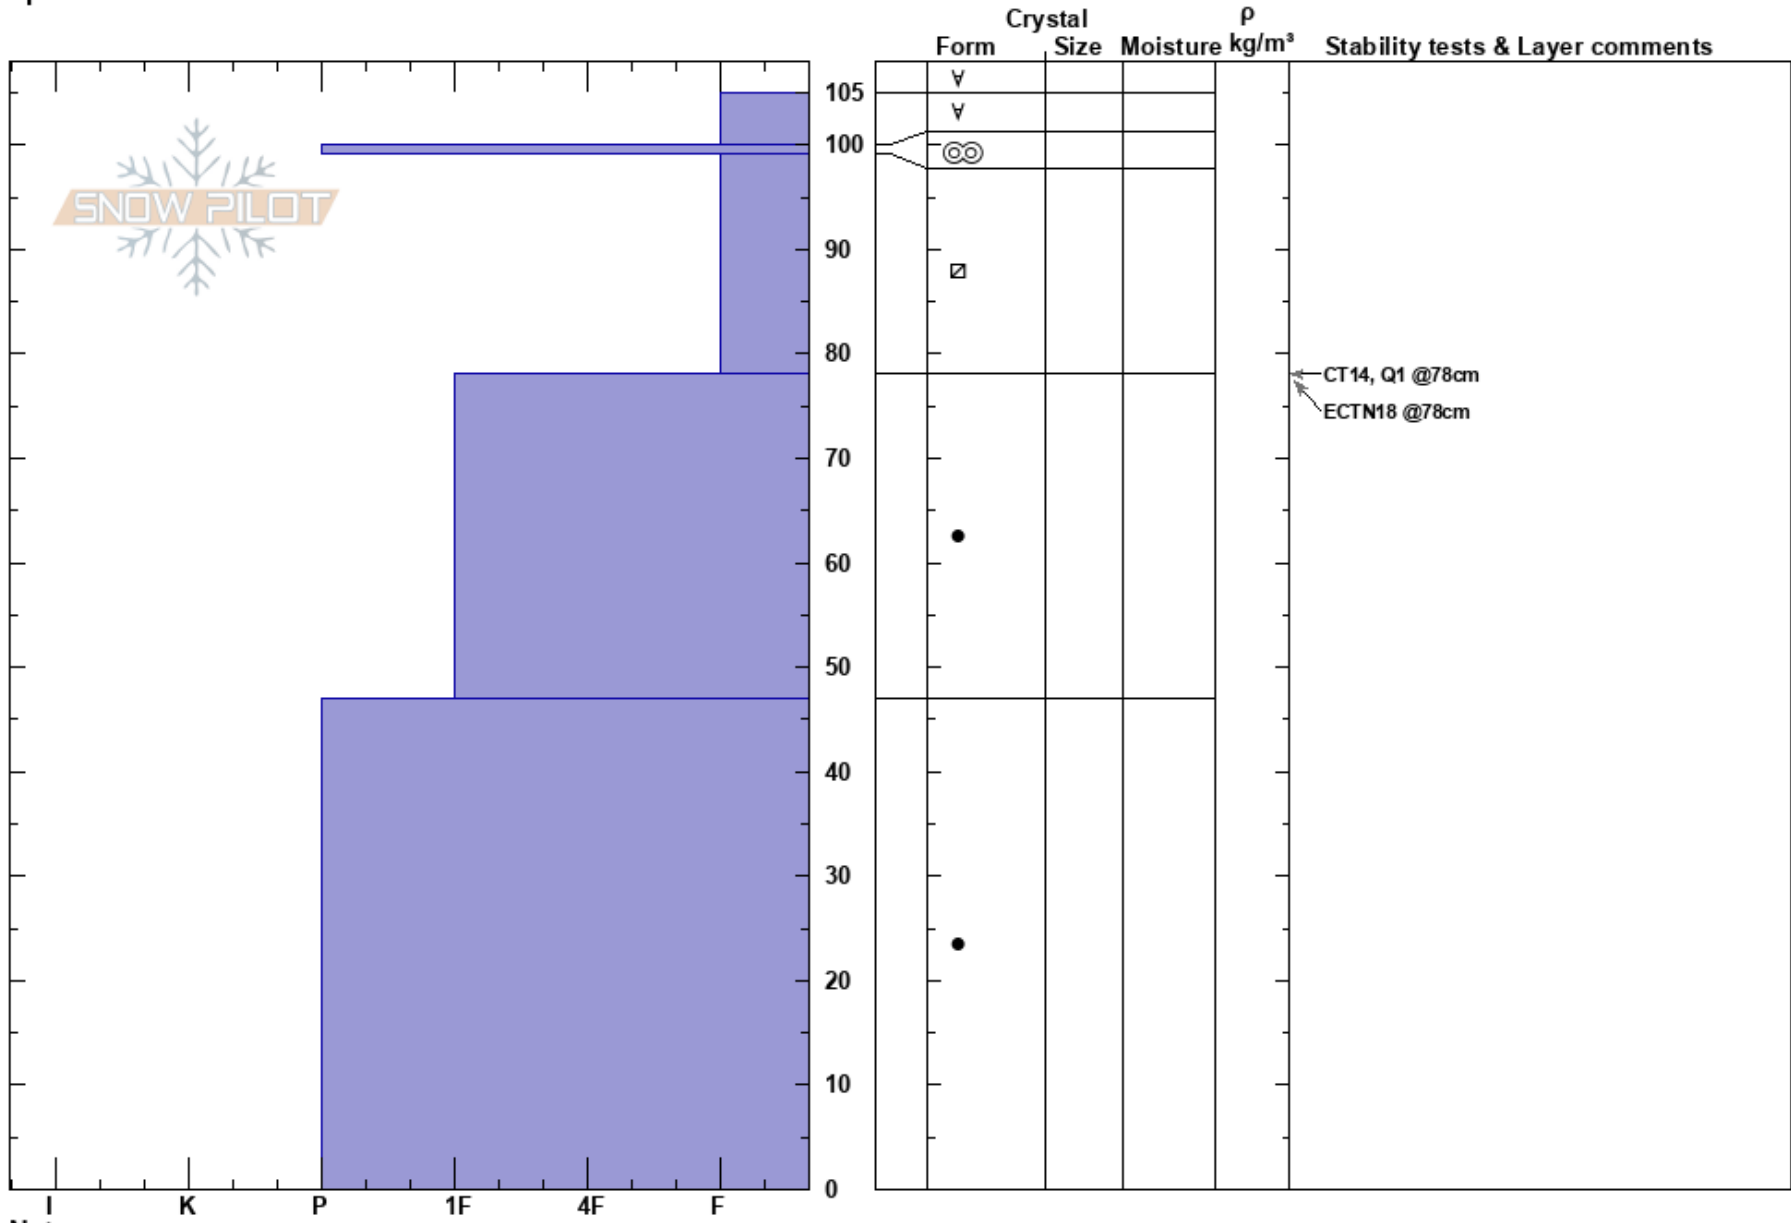

Outer Limits
 Carson Range
 CA
Elevation: 9615 ft
Aspect: NE
Specifics:

Steve Wick
 01/22/2022 - 1:10am
Co-ord: 38.92450N, -119.89540W
Slope Angle: 21°
Wind Loading: yes

Stability: Very Good **PF:**20 **Layer Notes:**
Air Temperature: -8°C **PS:** 5 99-78cm:Problematic layer
Sky Cover: FEW
Precipitation: NO
Wind: E Moderate

Notes: Pit dug adjacent to a ski area.
 Did not dig to ground.
 Significant rime deposits from wind blown rime off trees.