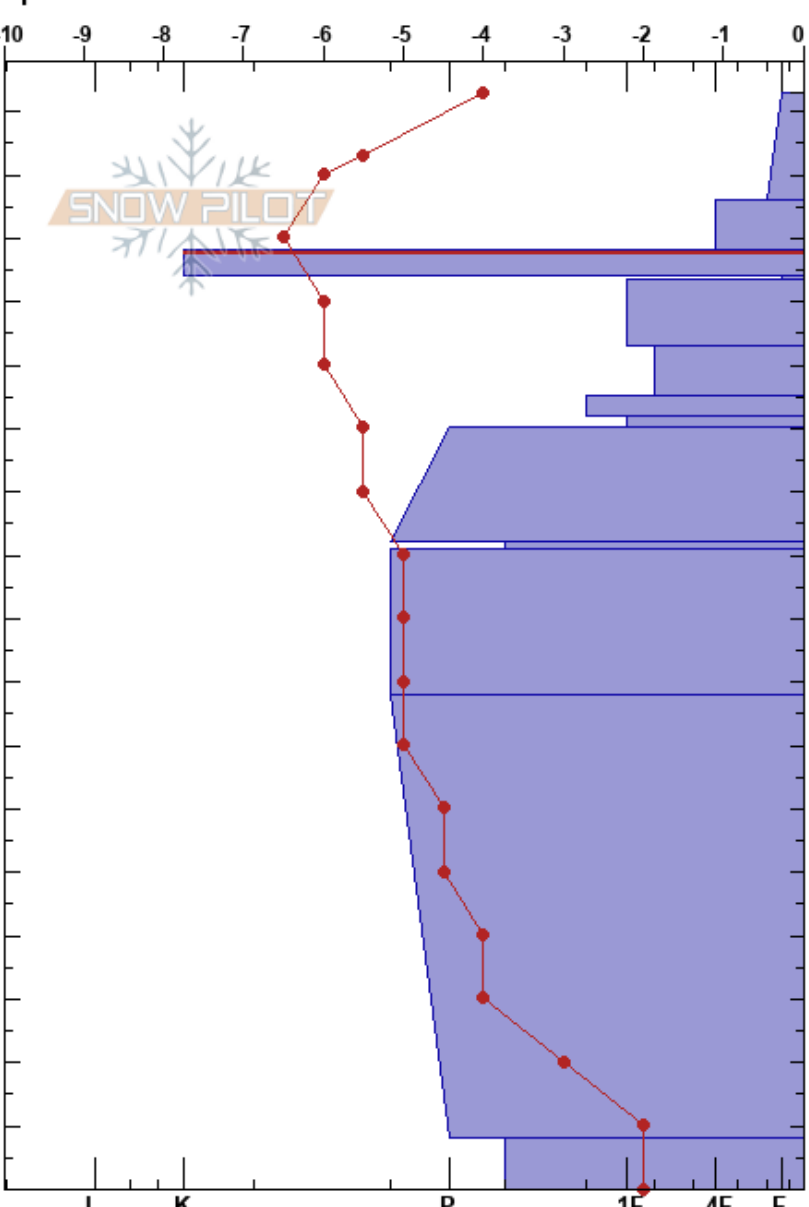

Tunnel Ridge SSE
 Flathead Range
 MT
 Elevation: 6376 ft
 Aspect: SE
 Specifics:

Jackson George
 01/22/2022 - 1:13pm
 Co-ord: 48.33199N, -113.67334W
 Slope Angle: 29°
 Wind Loading: no

Stability:
 Air Temperature: -5°C
 Sky Cover: BKN
 Precipitation: NO
 Wind: W Calm

HS:173
 PF:35 148-144cm:Problematic layer
 PS:20

Height (cm)	Crystal		Moisture	ρ kg/m³	Stability tests & Layer comments
	Form	Size			
173	* (Δ)	0.5(1)	D		
160	* (Δ)	0.5-1	D-M		
150	⊙	1	D		← PST34/100 (Arr) @148cm
140	□	0.5-1	D		
130	●	0.5-1	D		← ECTN26 @133cm
120	Δ	2-4	D		
110	·	0.1-0.5	D		
100	Δ	3-6	D		
90	●	0.3-1	D		
40	⊖	0.5-1.5	D		
10	⊖ (^)	1(2.5)	D		