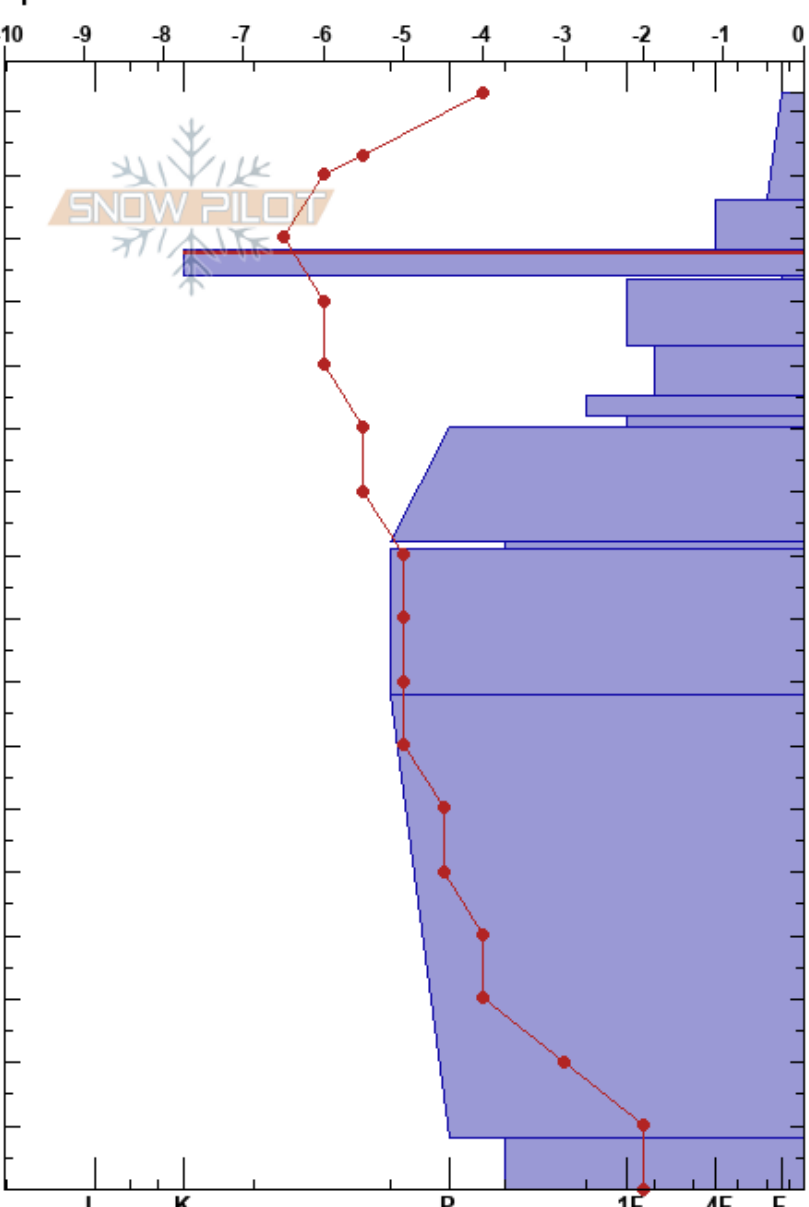

Tunnel Ridge SSE  
 Flathead Range  
 MT  
 Elevation: 6376 ft  
 Aspect: SE  
 Specifics:

Jackson George  
 01/22/2022 - 1:13pm  
 Co-ord: 48.33199N, -113.67334W  
 Slope Angle: 29°  
 Wind Loading: no

Stability:  
 Air Temperature: -5°C  
 Sky Cover: BKN  
 Precipitation: NO  
 Wind: W Calm

HS:173  
 PF:35 148-144cm:Problematic layer  
 PS:20

Elevation (cm)	Crystal		Moisture	ρ kg/m³	Stability tests & Layer comments
	Form	Size			
173	* (Δ)	0.5(1)	D		
160	* (Δ)	0.5-1	D-M		
150	⊙	1	D		← PST34/100 (Arr) @148cm
140	□	0.5-1	D		
130	●	0.5-1	D		← ECTN26 @133cm
120	Δ	2-4	D		
110	·	0.1-0.5	D		
100	Δ	3-6	D		
90	●	0.3-1	D		
80					
70					
60					
50					
40	⊖	0.5-1.5	D		
30					
20					
10					
0	⊖ (^)	1(2.5)	D		