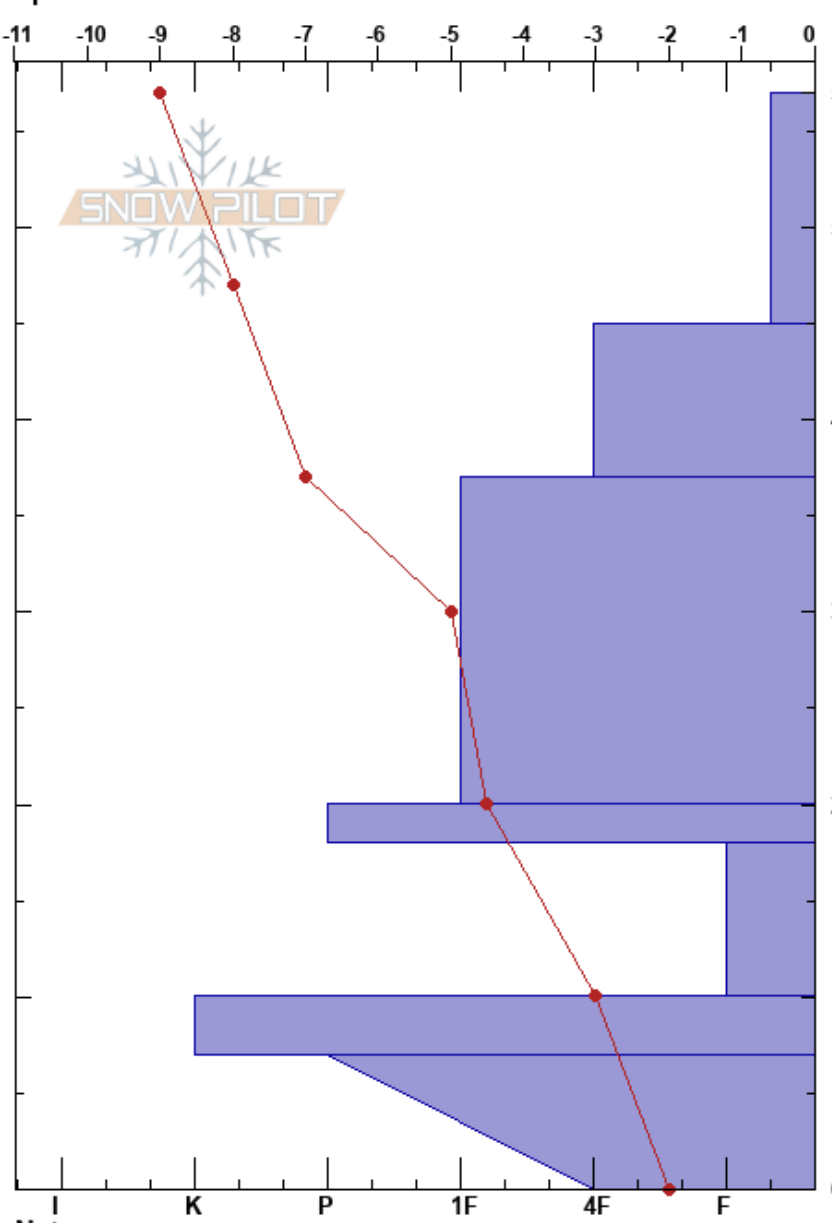

20220122 Angle Mountai
 Absaroka WY
 Elevation: 10039 ft
 Aspect: 209°
 Specifics:

Beth Warner
 01/22/2022 - 12:00pm
 Co-ord: 43.82398N, -110.17823W
 Slope Angle: 10°
 Wind Loading: no

Stability:
 Air Temperature: -11°C
 Sky Cover: FEW
 Precipitation: NO
 Wind: Calm

HS:57
 PF:35
 18-10cm: Problematic layer

Form	Crystal Size	Moisture	ρ kg/m ³	Stability tests & Layer comments
V				
□ (/)	0.5-1 (1.5)	D		← ECTN3 @50cm
⊖	0.5	D		← CT1, Q3 @45cm
⊖	0.3-0.5	D		
⊙⊙	1.5-2	D		← CT12, Q2 @20cm
A (□)	3-3.5 (2)	D		
⊙⊙		D		← CT26, Q3 @8cm
A (●)	3(1)	D		