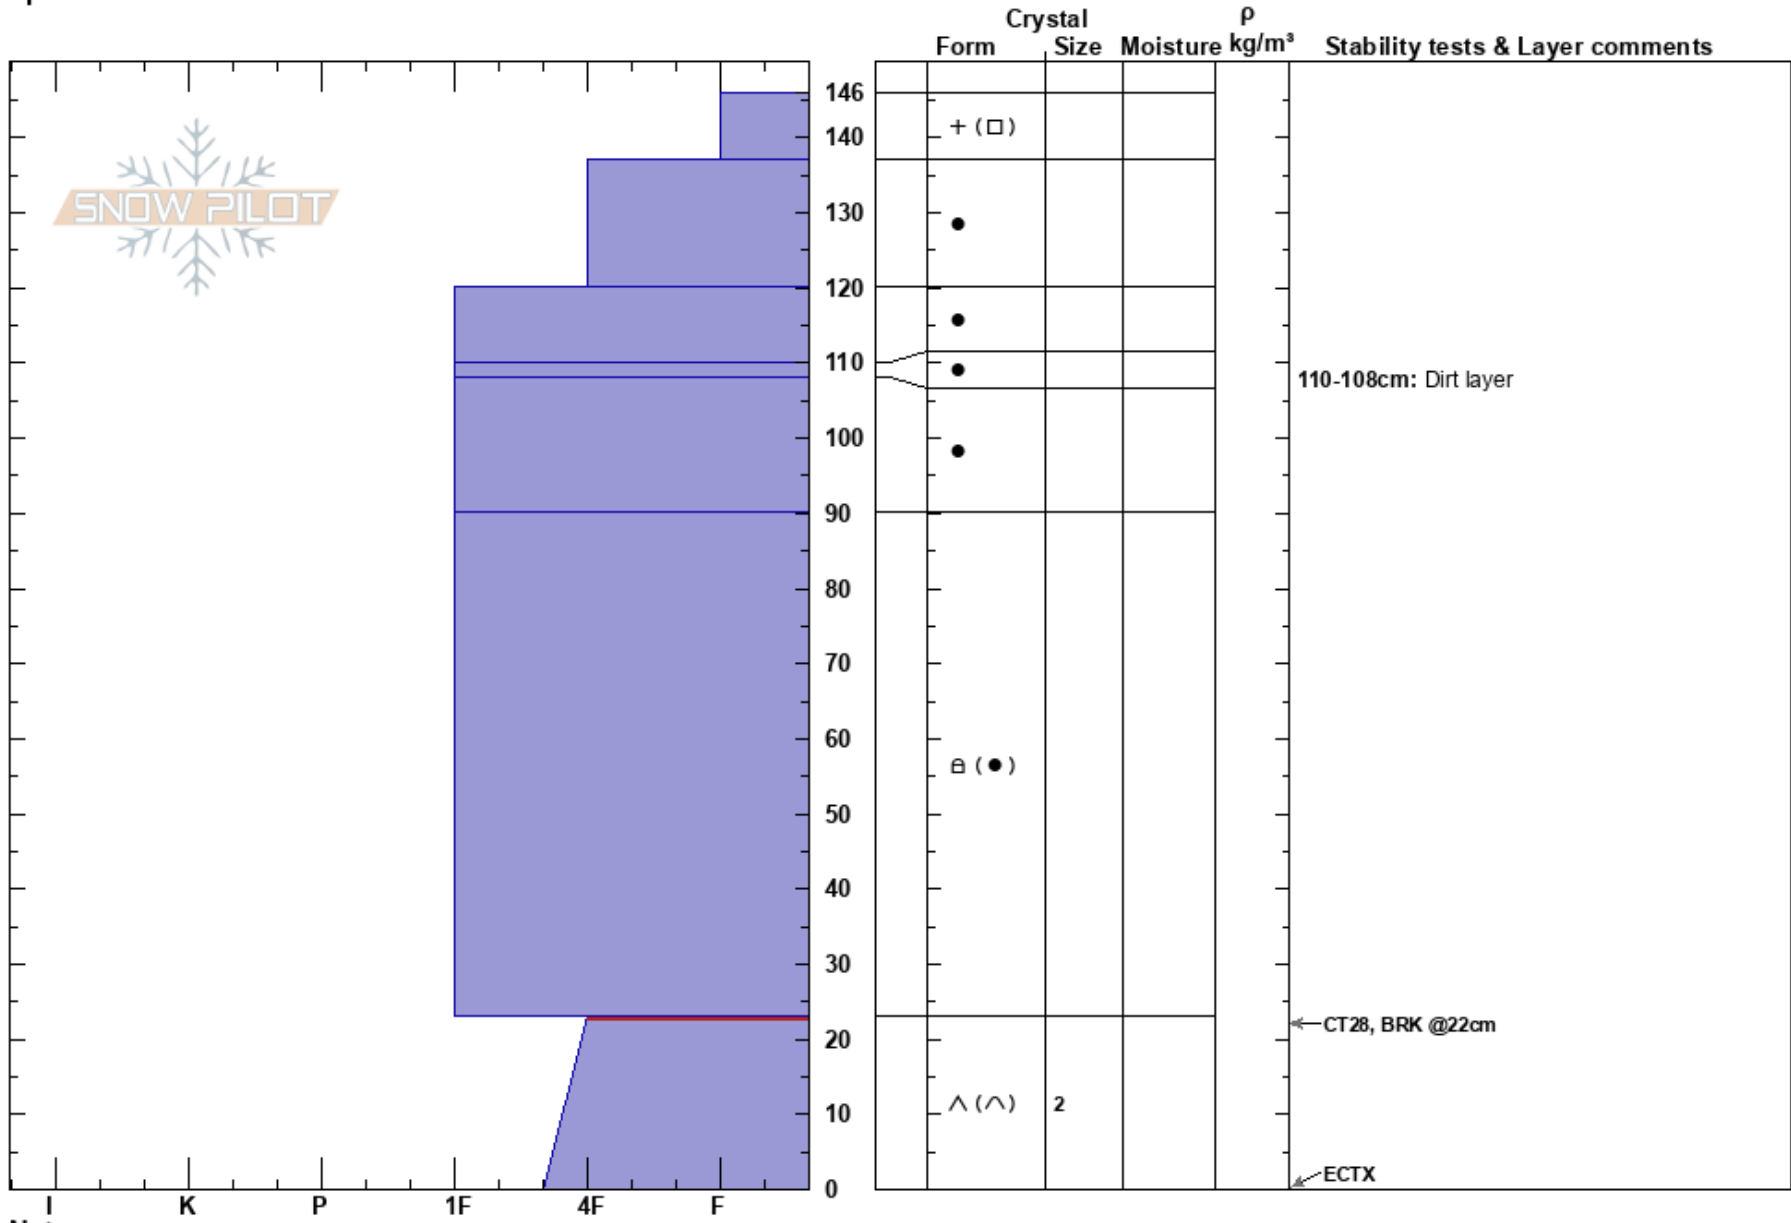

NE CBP
 San Juan Range
 CO
 Elevation: 11757 ft
 Aspect:
 Specifics:

Rebecca Hodgetts
 01/22/2022 - 12:00pm
 Co-ord: 37.70266N, -107.79313W
 Slope Angle: 25°
 Wind Loading:

Stability:
 Air Temperature: -2°C
 Sky Cover: FEW
 Precipitation: NO
 Wind: Calm
 HS:146
 PF:2
 PS:2
 Layer Notes:
 110-108cm: Dirt layer
 23-0cm: Problematic layer