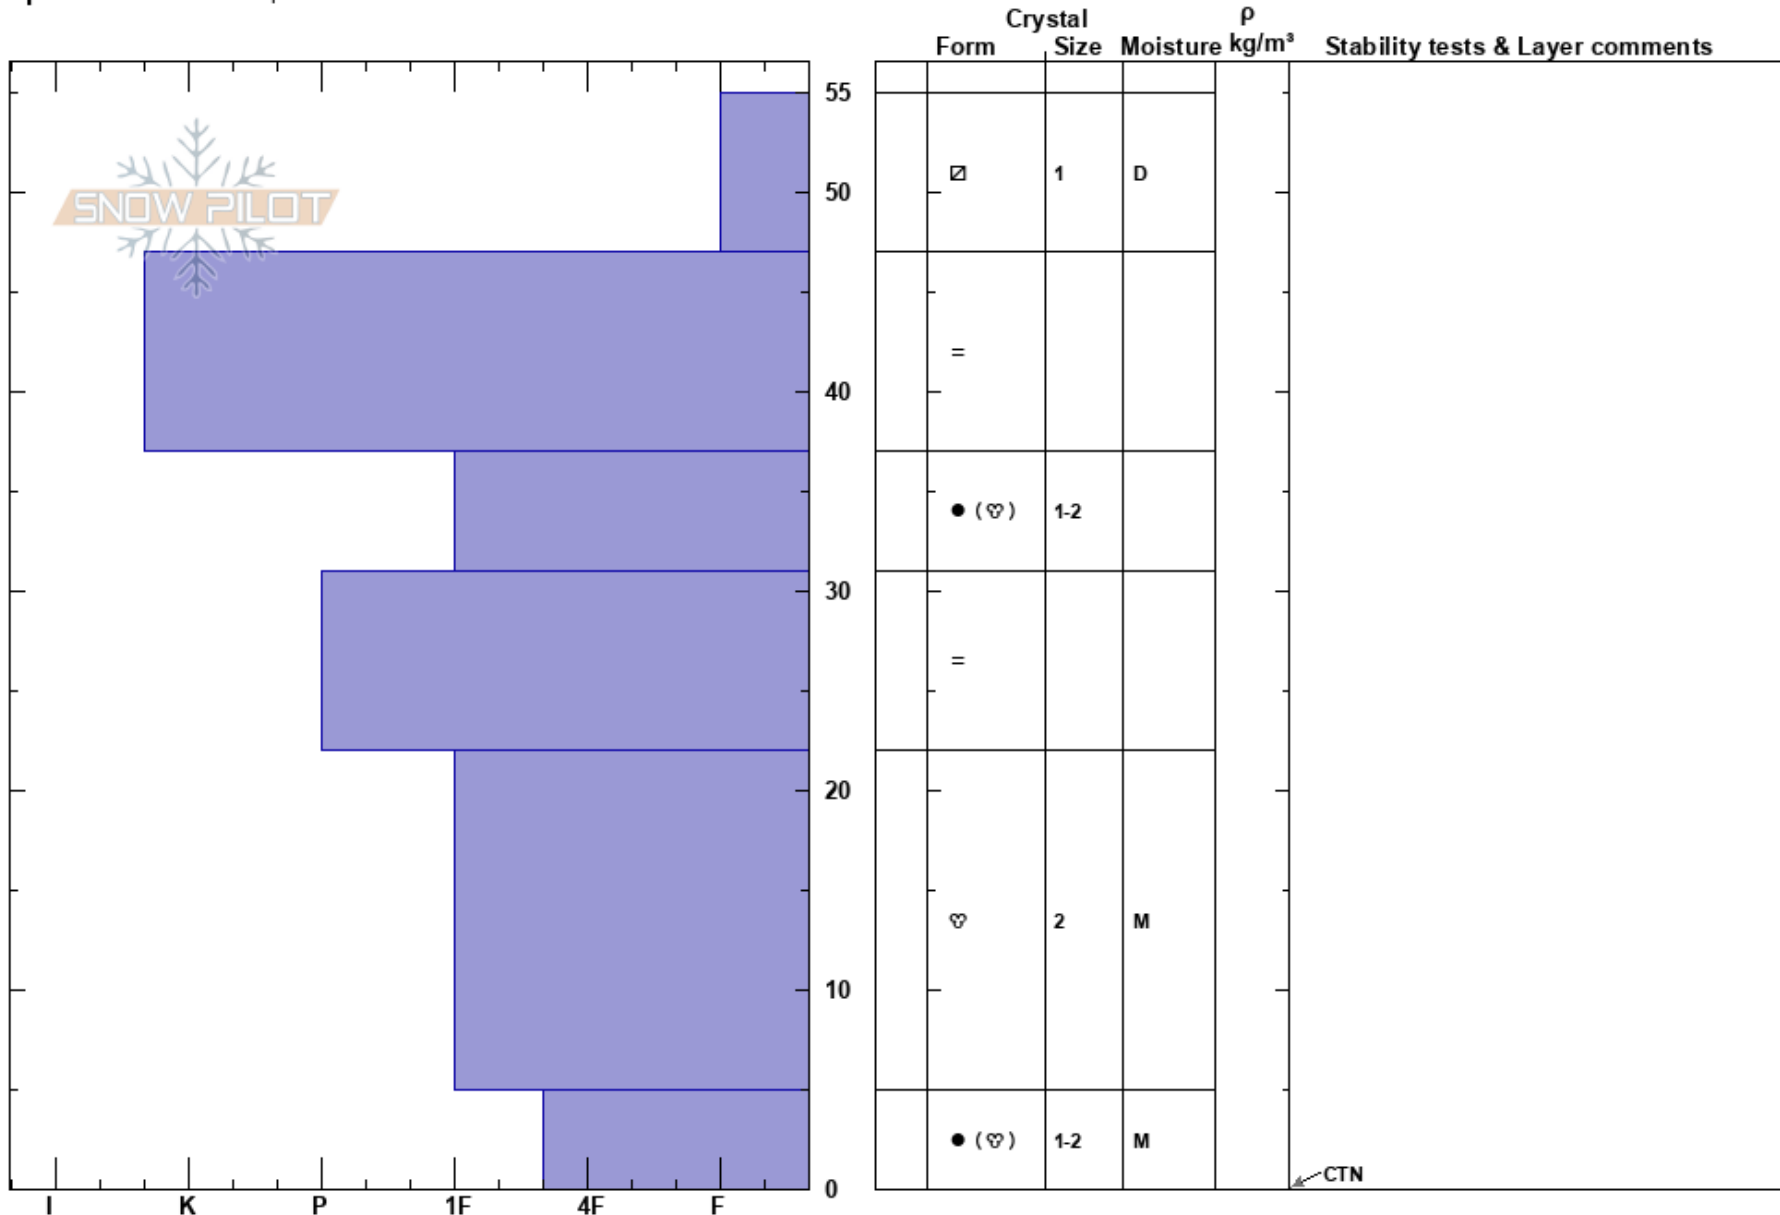

Fireplug  
 Carson Range  
 NV  
**Elevation:** 8440 ft  
**Aspect:** 3°  
**Specifics:** We skied slope

Brandon Schwartz  
 11/30/2017 - 11:00am  
**Co-ord:** 39.33007N, -119.90640W  
**Slope Angle:** 33°  
**Wind Loading:** no

**Stability:**  
**Air Temperature:** 2°C  
**Sky Cover:** CLR  
**Precipitation:** NO  
**Wind:** SW Light Breeze

**HS:** 55  
**PS:** 7  
**Layer Notes:**

**Notes:** Pit dug in below treeline terrain.