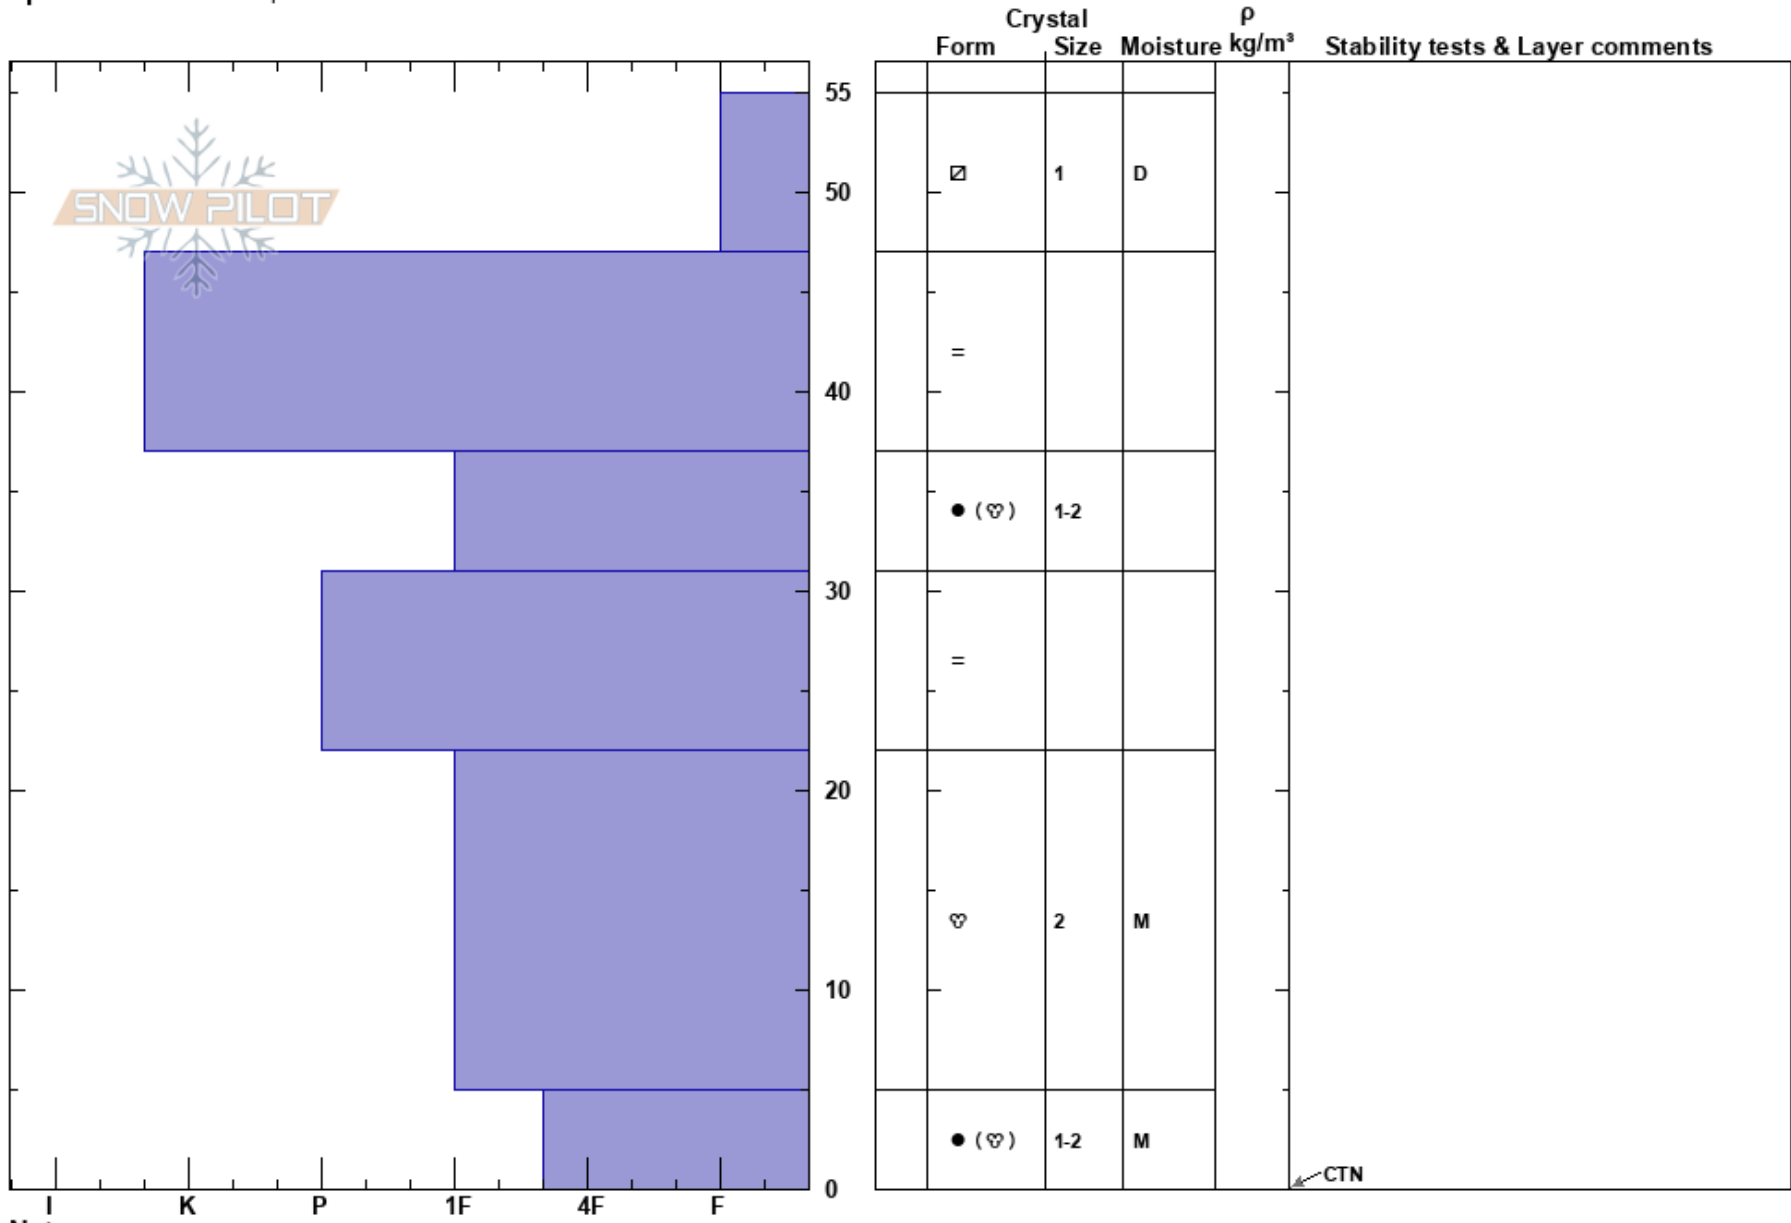

Fireplug
 Carson Range
 NV
Elevation: 8440 ft
Aspect: 3°
Specifics: We skied slope

Brandon Schwartz
 11/30/2017 - 11:00am
Co-ord: 39.33007N, -119.90640W
Slope Angle: 33°
Wind Loading: no

Stability:
Air Temperature: 2°C
Sky Cover: CLR
Precipitation: NO
Wind: SW Light Breeze

HS: 55
PS: 7
Layer Notes:

Notes: Pit dug in below treeline terrain.