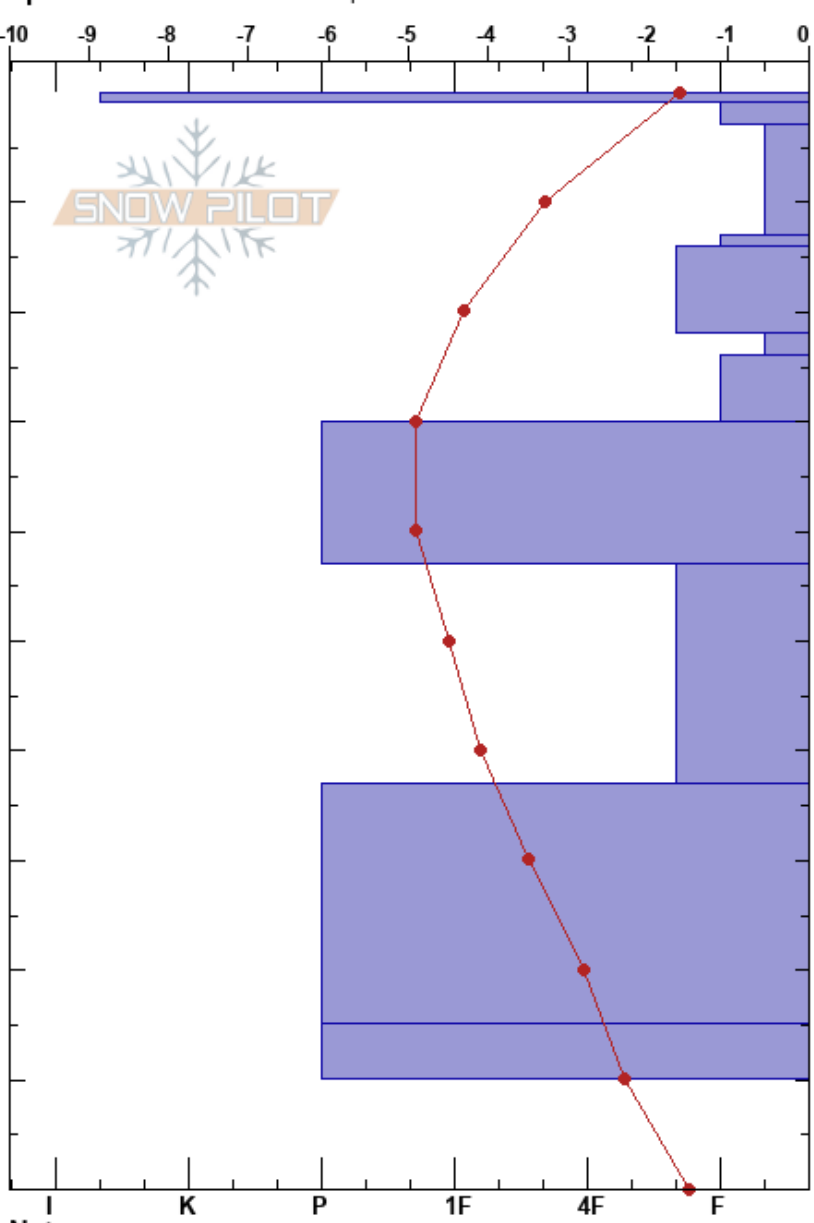

Geldingaskarð
 Austfirðir
 Iceland
 Elevation: 670 m
 Aspect: 110°
 Specifics: We snowmobiled slope

Tómas Zoega
 30/11/2017 - 17:30
 Co-ord: 65.07670N, -13.89196W
 Slope Angle: 17°
 Wind Loading:

Stability: Good HS:100 Layer Notes:
 Air Temperature: 4.8°C PF:10 0-1cm: ísskán á yfirborði
 Sky Cover: SCT
 Precipitation: NO
 Wind: W Light Breeze

Form	Crystal		Moisture	ρ kg/m ³	Stability tests & Layer comments
	Size				
■		D-M			0-1cm: ísskán á yfirborði
	0.5	D			
/	0.5	D		260	CT16, RP @9cm CT12, RP @9cm
/	0.5	D			
/	0.5	D		220	CT21, RP @21cm CT14, RP @21cm
/	0.5	D			
/	0.5	D		250	
/	0.5	D			
/	0.5	D		330	
/	0.5	D			
/	0.5	D		270	
/	0.5	D			
/	0.5	D		370	
/	0.5	D			
●	1-1.5	D		330	

Notes:

CT21, SC @100cm Mjög ónýtur snjór vi