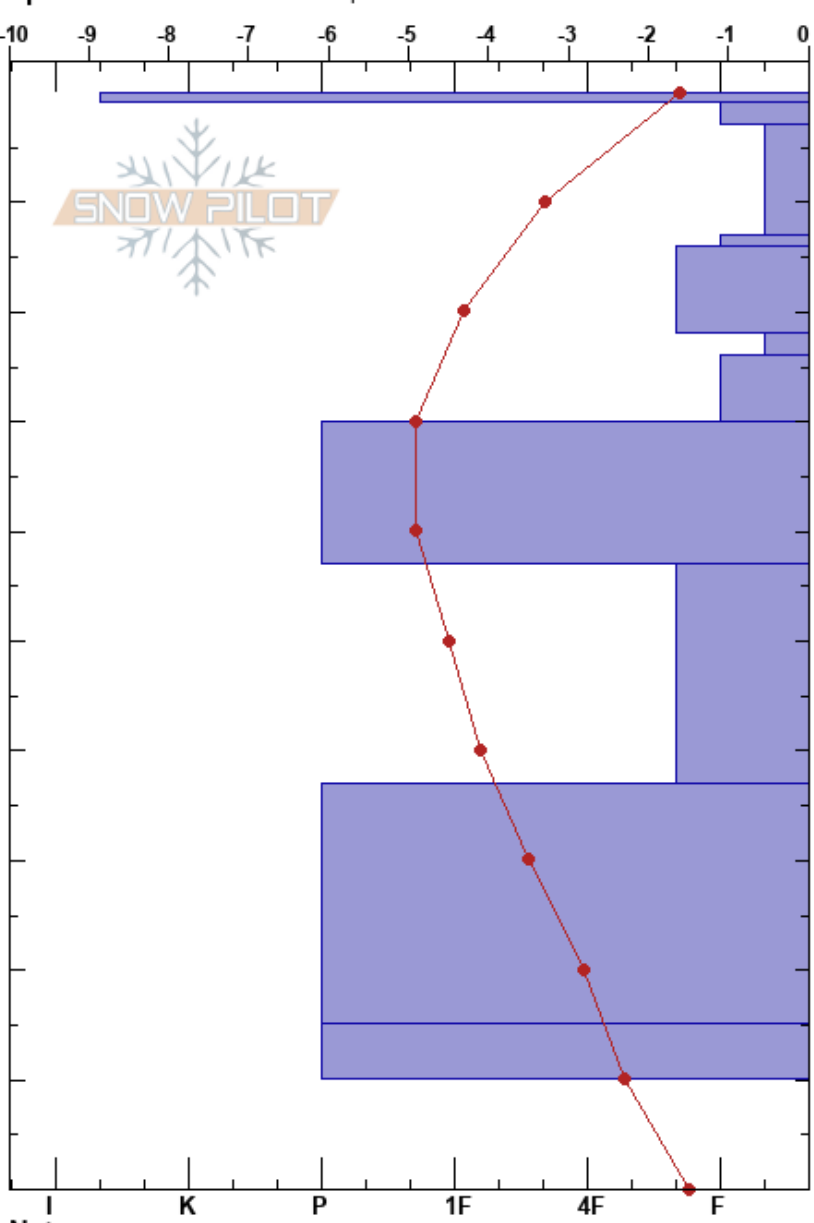

Geldingaskarð
 Austfirðir
 Iceland
 Elevation: 670 m
 Aspect: 110°
 Specifics: We snowmobiled slope

Tómas Zoega
 30/11/2017 - 17:30
 Co-ord: 65.07670N, -13.89196W
 Slope Angle: 17°
 Wind Loading:

Stability: Good HS:100 Layer Notes:
 Air Temperature: 4.8°C PF:10 0-1cm: ísskán á yfirborði
 Sky Cover: SCT
 Precipitation: NO
 Wind: W Light Breeze

Form	Crystal		Moisture	ρ kg/m ³	Stability tests & Layer comments
	Size	Size			
■			D-M		0-1cm: ísskán á yfirborði
	0.5		D		
/	0.5		D	260	CT16, RP @9cm CT12, RP @9cm
/	0.5		D		
/	0.5		D	220	CT21, RP @21cm CT14, RP @21cm
/	0.5		D		
/	0.5		D	250	
/	0.5		D	330	
/	0.5		D	270	
/	0.5		D	370	
●	1-1.5		D	330	
					CT21, SC @100cm Mjög ónýtur snjór við