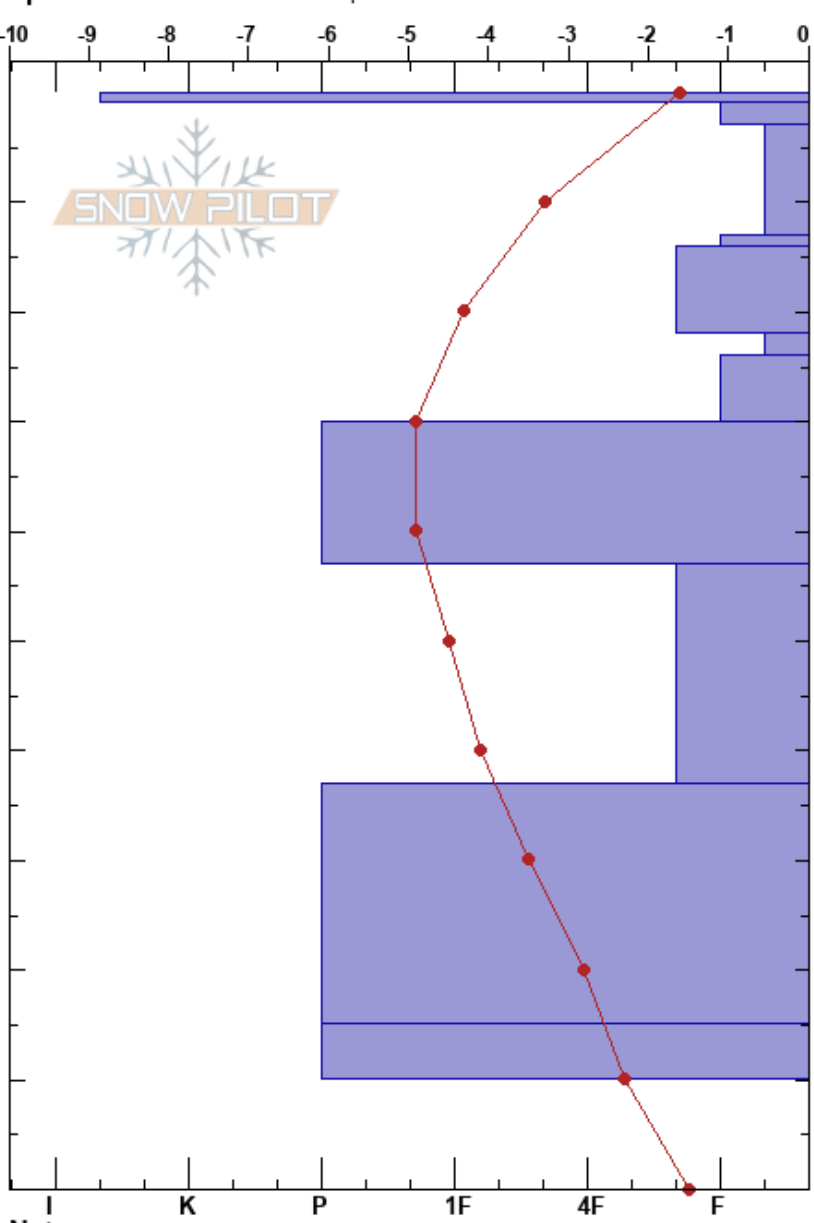

Geldingaskarð
 Austfirðir
 Iceland
 Elevation: 670 m
 Aspect: 110°
 Specifics: We snowmobiled slope

Tómas Zoega
 30/11/2017 - 17:30
 Co-ord: 65.07670N, -13.89196W
 Slope Angle: 17°
 Wind Loading:

Stability: Good HS:100 Layer Notes:
 Air Temperature: 4.8°C PF:10 0-1cm: ísskán á yfirborði
 Sky Cover: SCT
 Precipitation: NO
 Wind: W Light Breeze

Form	Crystal		Moisture	ρ kg/m ³	Stability tests & Layer comments
	Size	Size			
■			D-M		0-1cm: ísskán á yfirborði
	0.5		D		
/	0.5		D	260	CT16, RP @9cm CT12, RP @9cm
/	0.5		D		
/	0.5		D	220	CT21, RP @21cm CT14, RP @21cm
/	0.5		D		
/	0.5		D	250	
/	0.5		D		
/	0.5		D	330	
/	0.5		D		
/	0.5		D	270	
/	0.5		D		
/	0.5		D	370	
/	0.5		D		
●	1-1.5		D	330	
					CT21, SC @100cm Mjög ónýtur snjór vi