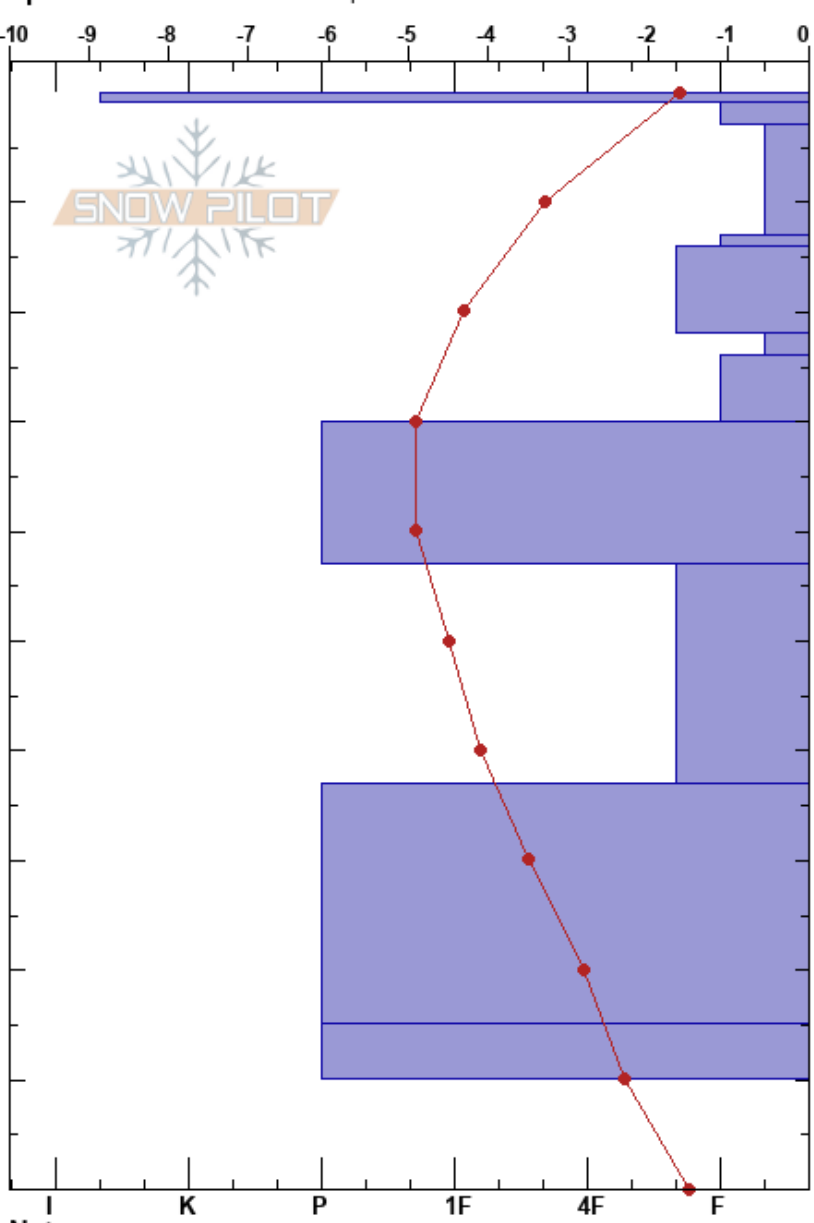

Geldingaskarð
 Austfirðir
 Iceland
 Elevation: 670 m
 Aspect: 110°
 Specifics: We snowmobiled slope

Tómas Zoega
 30/11/2017 - 17:30
 Co-ord: 65.07670N, -13.89196W
 Slope Angle: 17°
 Wind Loading:

Stability: Good HS:100 Layer Notes:
 Air Temperature: 4.8°C PF:10 0-1cm: ísskán á yfirborði
 Sky Cover: SCT
 Precipitation: NO
 Wind: W Light Breeze

Form	Crystal		Moisture	ρ kg/m ³	Stability tests & Layer comments
	Size				
■		D-M			0-1cm: ísskán á yfirborði
	0.5	D			
/	0.5	D		260	← CT16, RP @9cm ← CT12, RP @9cm
/	0.5	D			
/	0.5	D		220	← CT21, RP @21cm ← CT14, RP @21cm
/	0.5	D			
/	0.5	D		250	
/	0.5	D			
/	0.5	D		330	
/	0.5	D			
/	0.5	D		270	
/	0.5	D			
/	0.5	D		370	
/	0.5	D			
●	1-1.5	D		330	
					← CT21, SC @100cm Mjög ónýtur snjór við