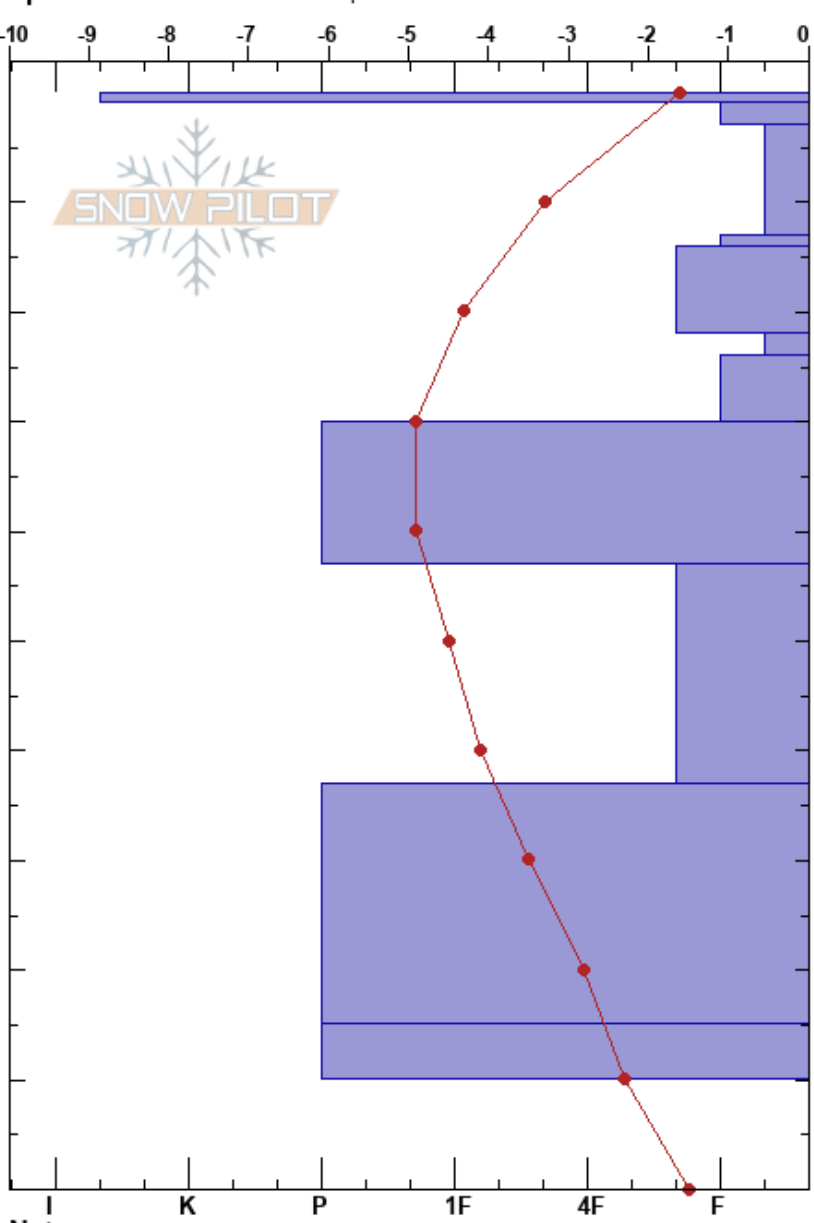

Geldingaskarð  
 Austfirðir  
 Iceland  
 Elevation: 670 m  
 Aspect: 110°  
 Specifics: We snowmobiled slope

Tómas Zoega  
 30/11/2017 - 17:30  
 Co-ord: 65.07670N, -13.89196W  
 Slope Angle: 17°  
 Wind Loading:

Stability: Good HS:100 Layer Notes:  
 Air Temperature: 4.8°C PF:10 0-1cm: ísskán á yfirborði  
 Sky Cover: SCT  
 Precipitation: NO  
 Wind: W Light Breeze

Form	Crystal		Moisture	$\rho$ kg/m <sup>3</sup>	Stability tests & Layer comments
	Size				
■			D-M		0-1cm: ísskán á yfirborði
	0.5		D		
/	0.5		D	260	← CT16, RP @9cm ← CT12, RP @9cm
/	0.5		D		
/	0.5		D	220	← CT21, RP @21cm ← CT14, RP @21cm
/	0.5		D		
/	0.5		D	250	
/	0.5		D		
/	0.5		D	330	
/	0.5		D		
/	0.5		D	270	
/	0.5		D		
/	0.5		D	370	
/	0.5		D		
●	1-1.5		D	330	
					← CT21, SC @100cm Mjög ónýtur snjór vi