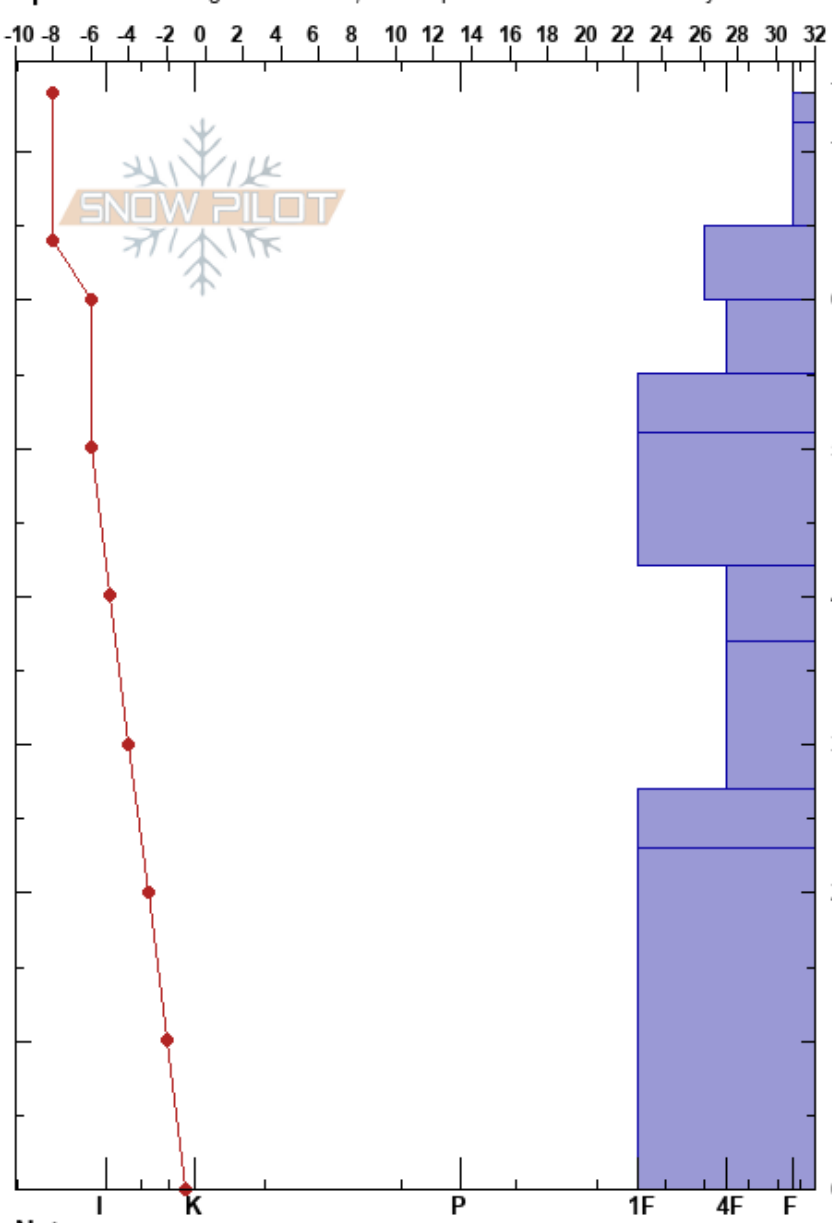

20220117 Bone Yard
 Pioneer
 ID
 Elevation: 6534 ft
 Aspect: NW
 Specifics: Pit dug in a Ski Area; Pit is representative of backcountry

Victoria Rosin
 01/17/2022 - 9:45am
 Co-ord: 43.68096N, -114.34491W
 Slope Angle: 10°
 Wind Loading: no

Stability:
 Air Temperature:
 Sky Cover: FEW
 Precipitation: NO
 Wind: Calm

HS:74
 PF:14
 74-72cm: Watch if buried
 74-72cm: Problematic layer

Depth (cm)	Form	Crystal Size	Moisture	ρ kg/m ³	Stability tests & Layer comments
74	V	6-8			74-72cm: Watch if buried
70	•	0.5			
60	•	0.3			
50	•	0.3			
40	•	0.5-1			
30	•	0.5-1			← STH @30cm
20	•	1			
10	•	0.5			
0					CTN ECTX