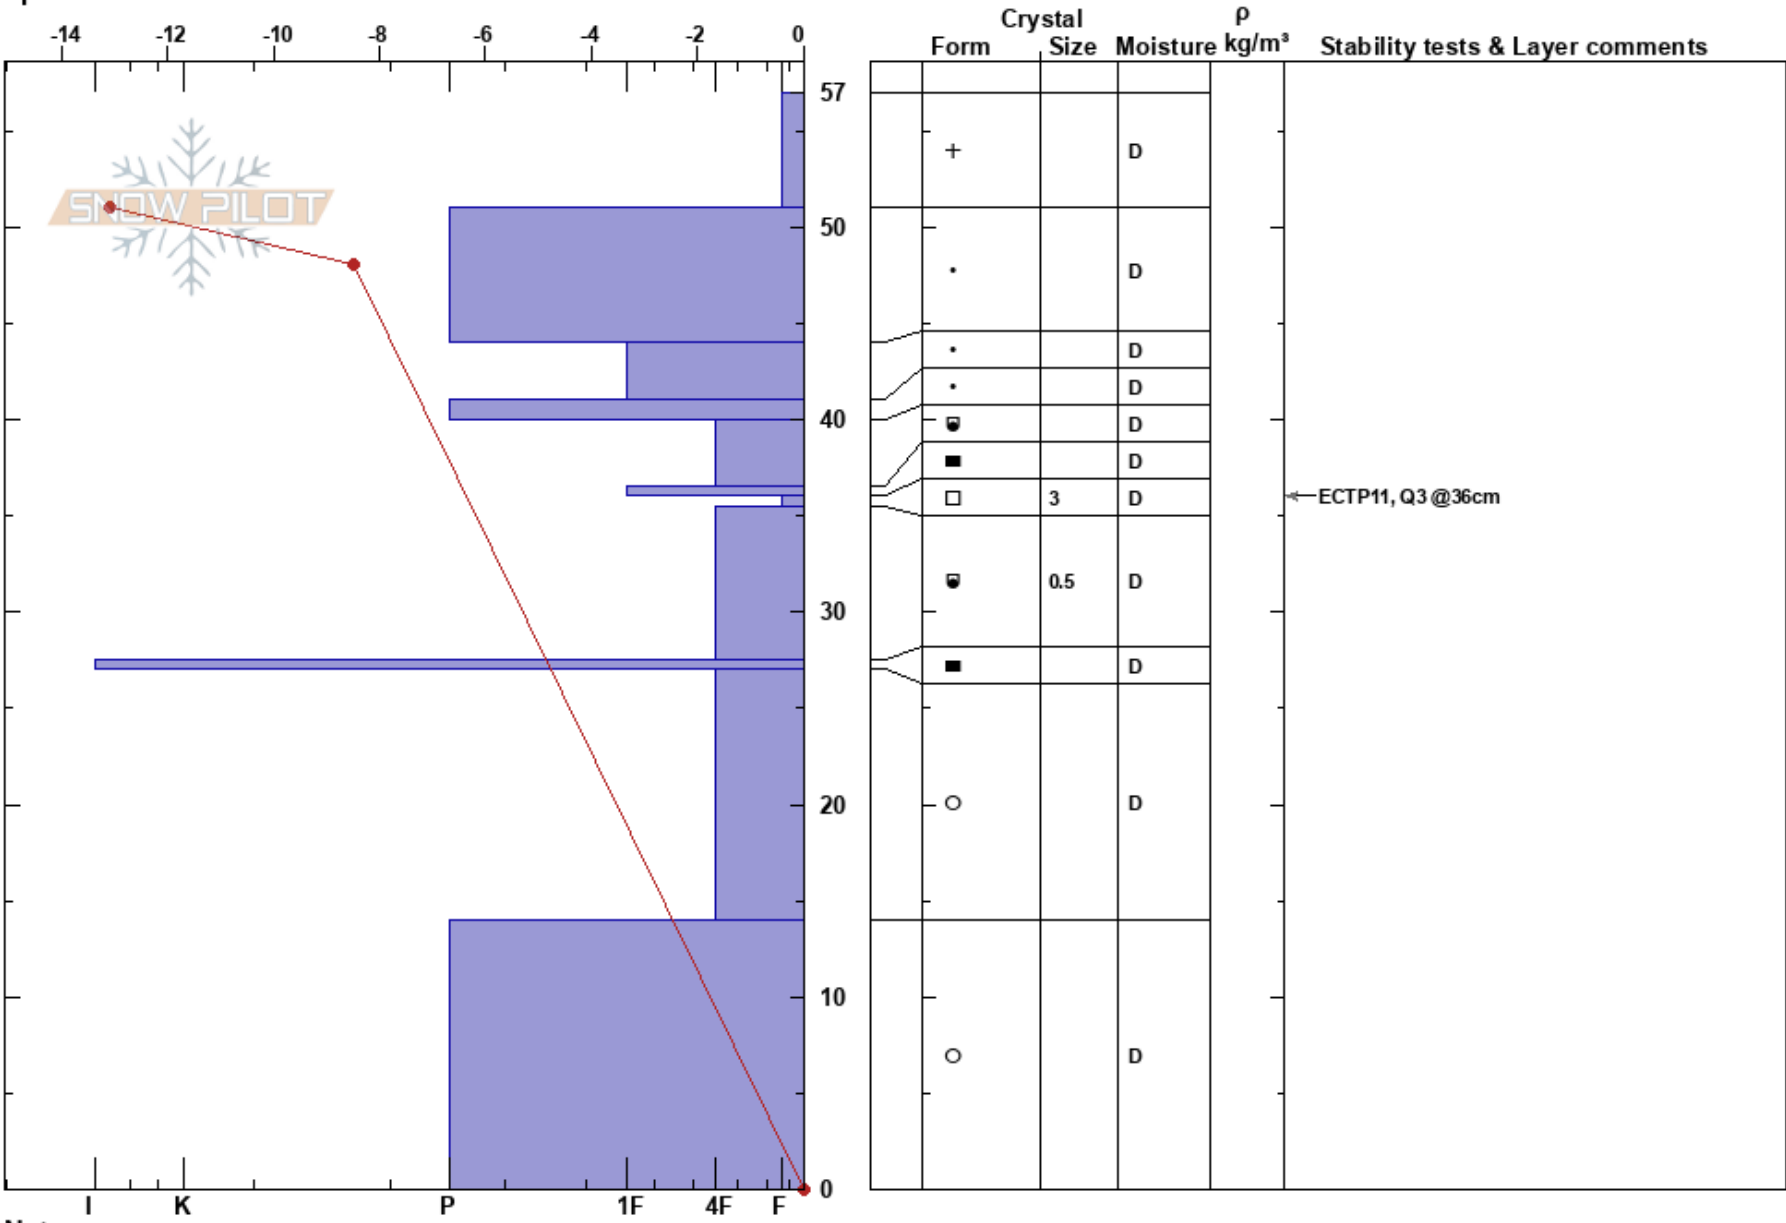

Svartberget
 Lyngen Alps
 Norway
 Elevation: 450 m
 Aspect: 90°
 Specifics:

Patrik Jonsson
 30/11/2017 - 13:15
 Co-ord: 69.58764N, 20.23386E
 Slope Angle: 5°
 Wind Loading:

Stability:
 Air Temperature:
 Sky Cover:
 Precipitation:
 Wind:

HS:57
 36-35.5cm: Problematic layer

Notes: