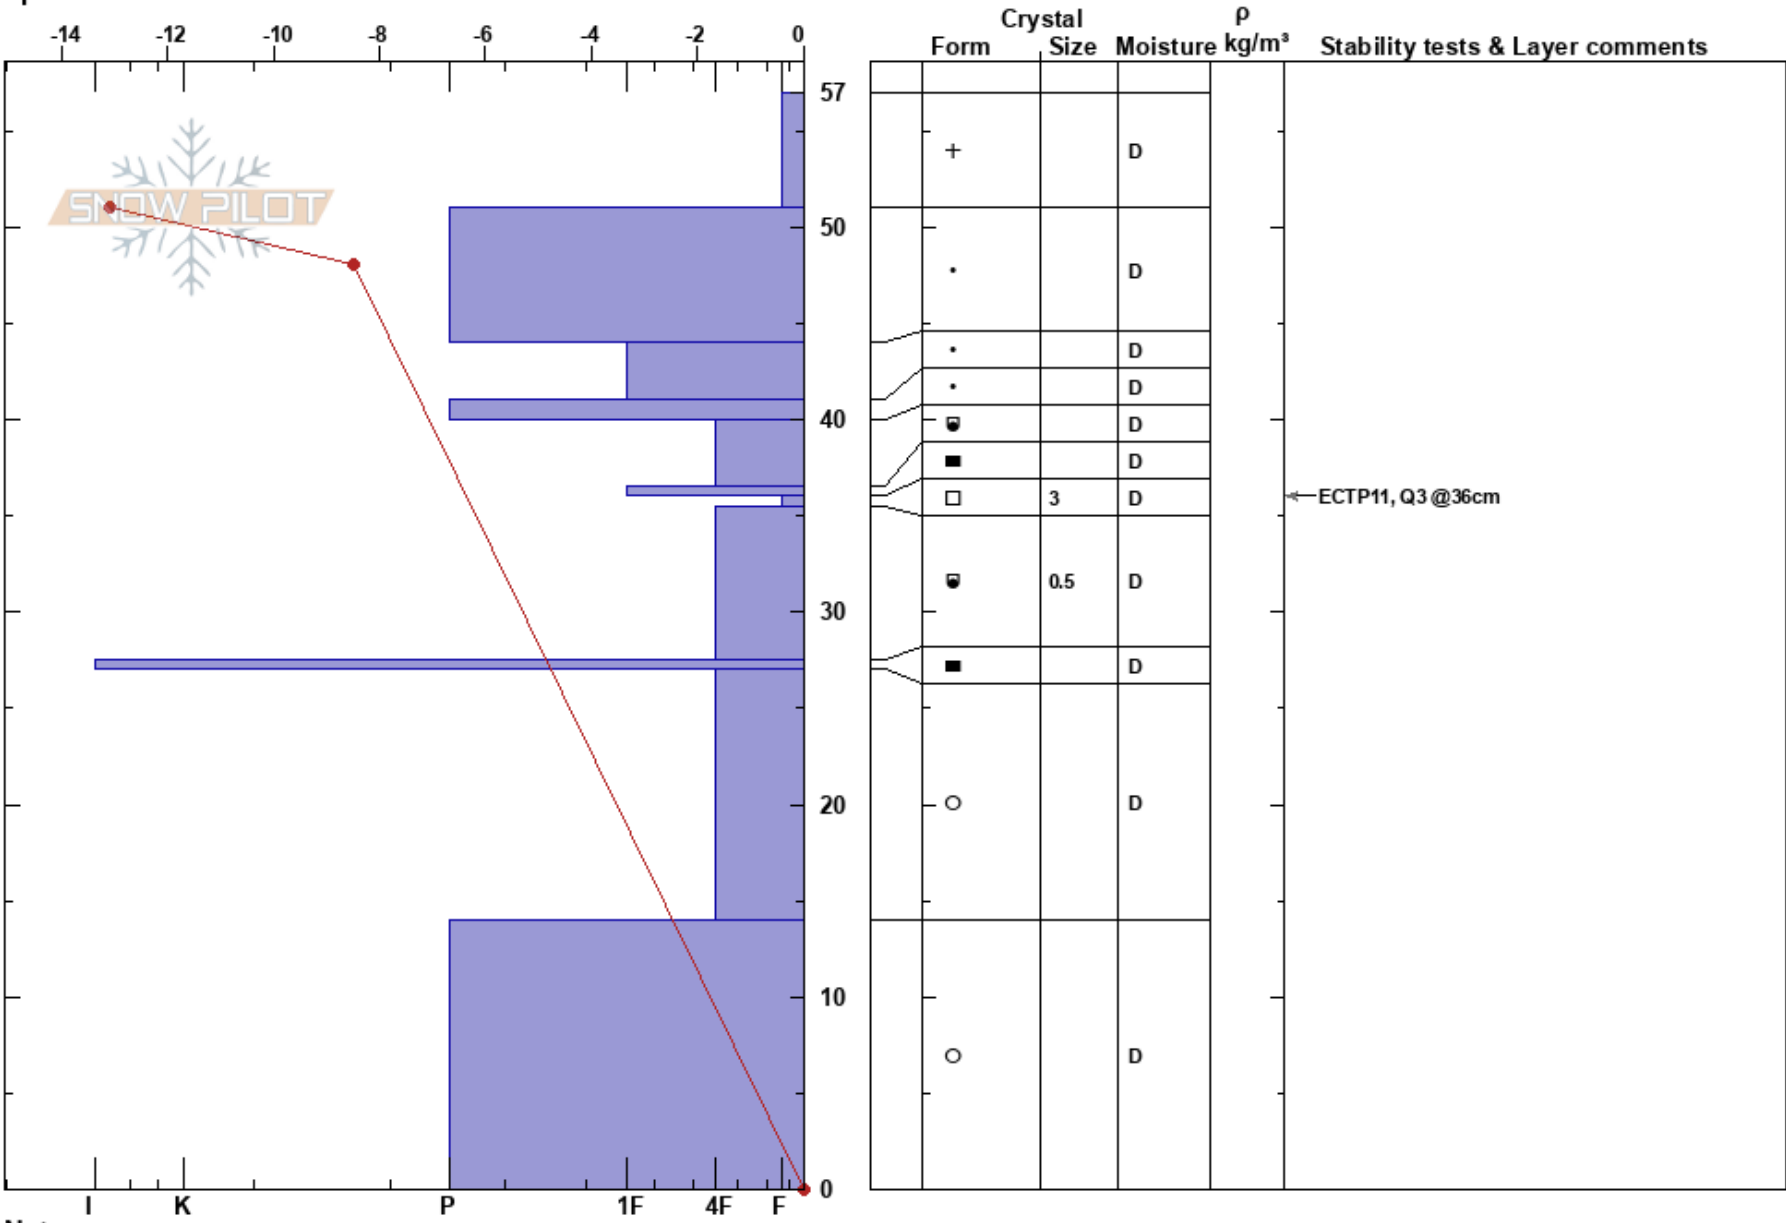

Svartberget  
 Lyngen Alps  
 Norway  
 Elevation: 450 m  
 Aspect: 90°  
 Specifics:

Patrik Jonsson  
 30/11/2017 - 13:15  
 Co-ord: 69.58764N, 20.23386E  
 Slope Angle: 5°  
 Wind Loading:

Stability:  
 Air Temperature:  
 Sky Cover:  
 Precipitation:  
 Wind:

HS:57  
 36-35.5cm: Problematic layer

Notes: