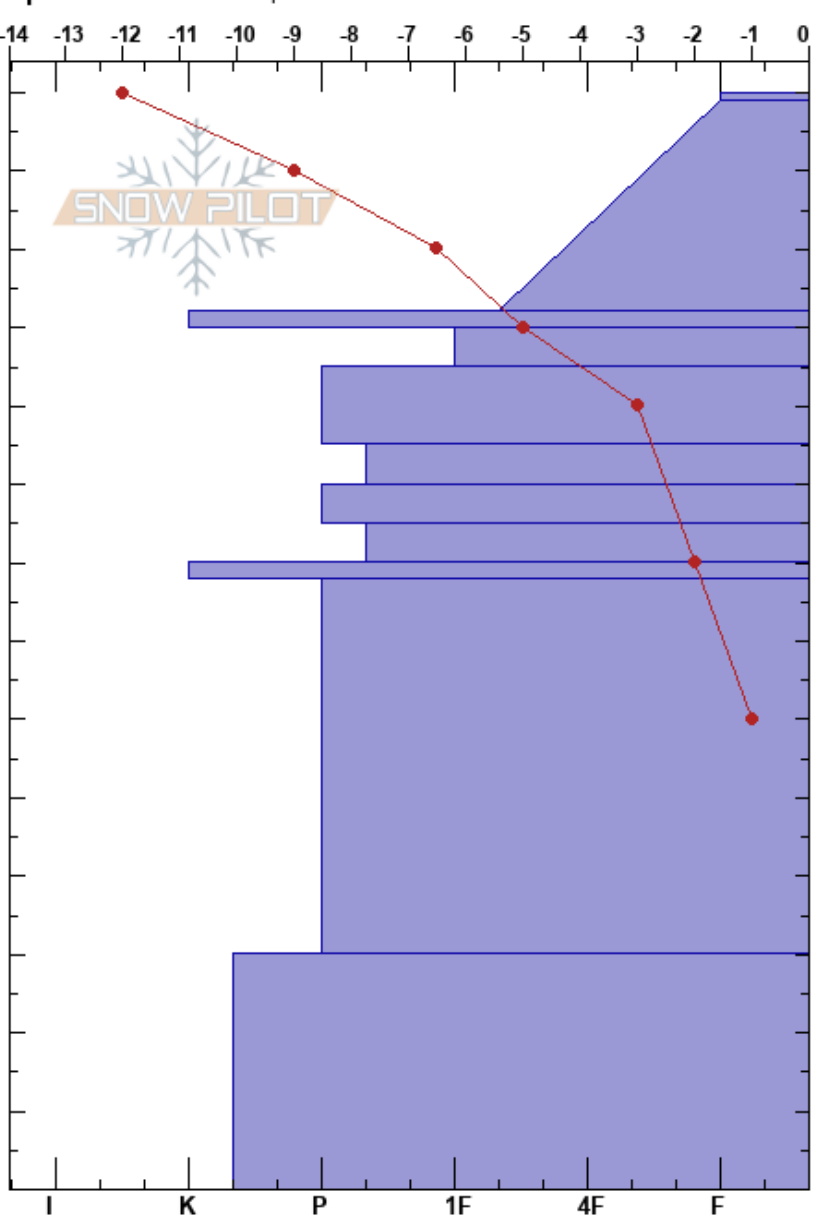

Svartholten  
 Indre Sogn  
 Norway  
 Elevation: 1150 m  
 Aspect:  
 Specifics: We skied slope

Jan Helge Aalbu  
 30/11/2017 - 10:00  
 Co-ord: 32V 388839E 6798582N  
 Slope Angle:  
 Wind Loading: no

Stability: Very Good HS:140 Layer Notes:  
 Air Temperature: -7°C PF:25 110-105cm:Problematic layer  
 Sky Cover: FEW  
 Precipitation: NO  
 Wind: E Calm

Height (cm)	Crystal		Moisture	$\rho$ kg/m <sup>3</sup>	Stability tests & Layer comments
	Form	Size			
140	V	3	D		
130	/	1-2	D		
110	⊙⊙				← ECTN22 @109cm
105	● (■)	0.5	D		
100	○	2	D		
95	●				
90	○				
85	●				
80	⊙⊙				
55	●		D		
15	○				