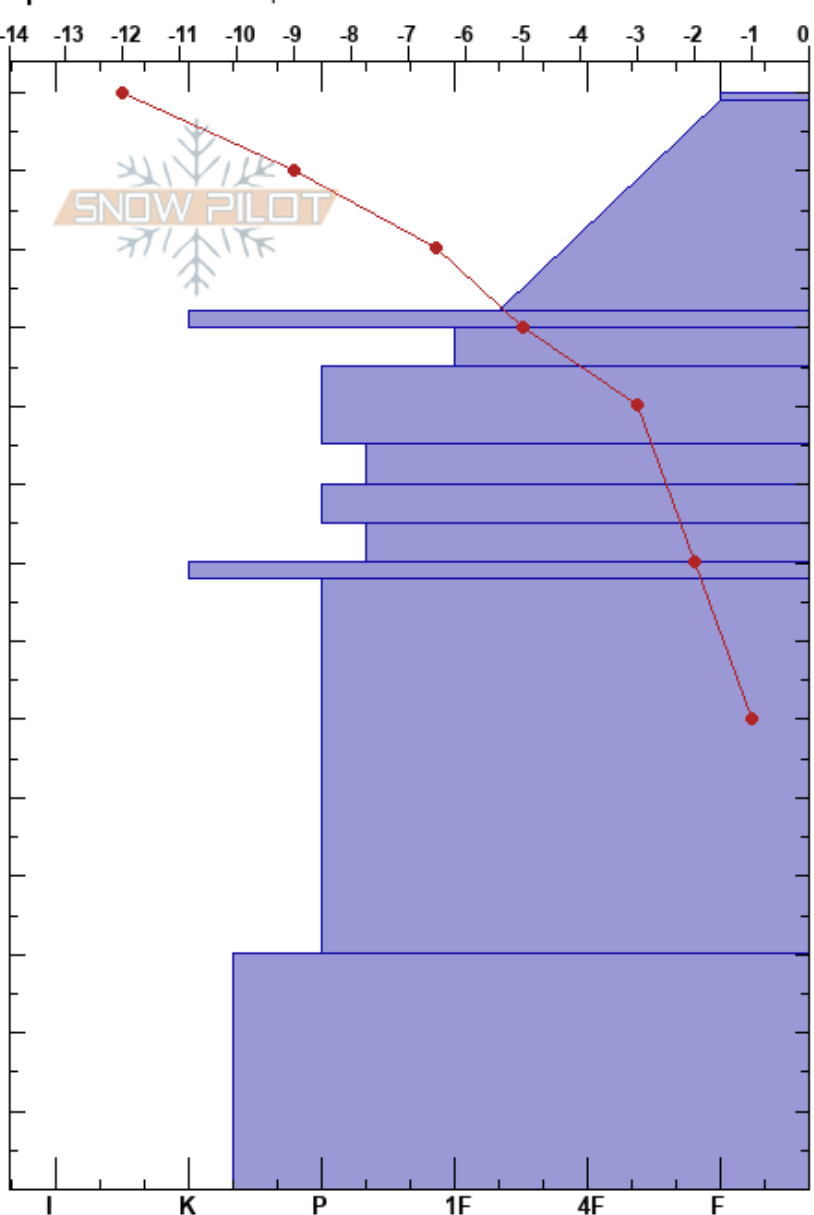

Svartholten
 Indre Sogn
 Norway
 Elevation: 1150 m
 Aspect:
 Specifics: We skied slope

Jan Helge Aalbu
 30/11/2017 - 10:00
 Co-ord: 32V 388839E 6798582N
 Slope Angle:
 Wind Loading: no

Stability: Very Good HS:140 Layer Notes:
 Air Temperature: -7°C PF:25 110-105cm:Problematic layer
 Sky Cover: FEW
 Precipitation: NO
 Wind: E Calm

Height (cm)	Crystal		Moisture	ρ kg/m ³	Stability tests & Layer comments
	Form	Size			
140	V	3	D		
130	/	1-2	D		
110	⊙⊙				← ECTN22 @109cm
105	● (■)	0.5	D		
100	○	2	D		
95	●				
90	○				
85	●				
80	⊙⊙				
55	●		D		
15	○				